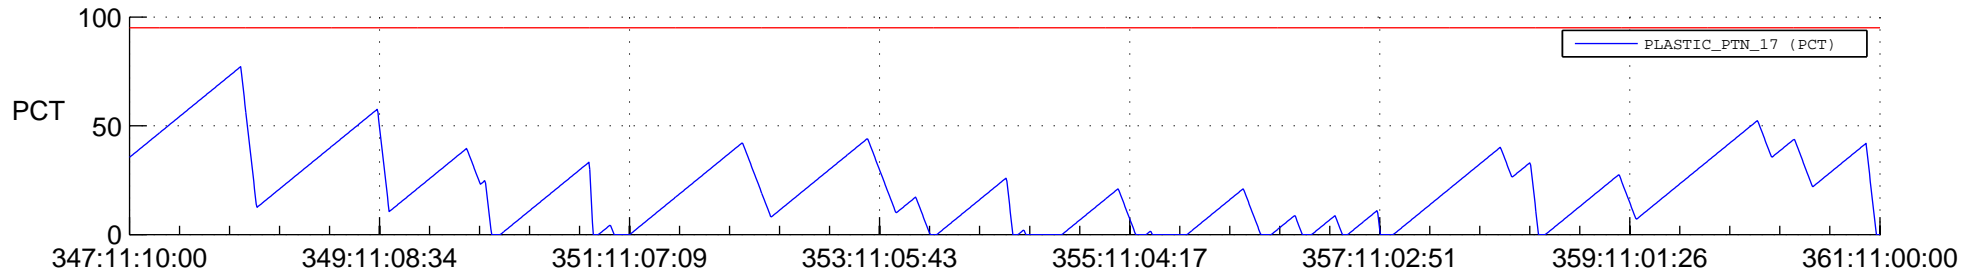

STEREO AHEAD SSR PCT Full Prediction

SWAVES_Percent_Full_Prediction

IMPACT_Percent_Full_Prediction

PLASTIC_Percent_Full_Prediction

Spacecraft_DownLink_Rate

Ground Time (2013:347:11:10:00.000 -2013:361:11:00:00.000)