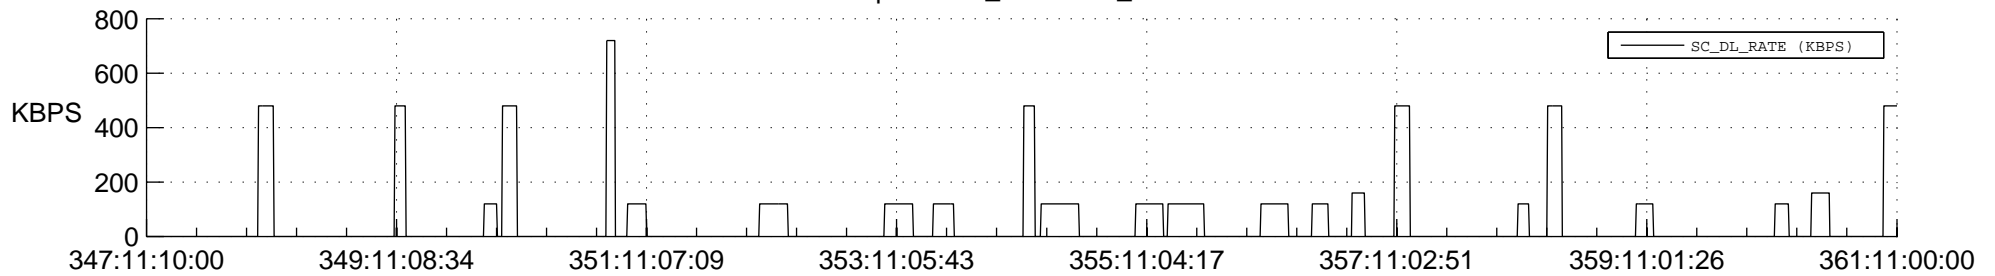

STEREO AHEAD SSR PCT Full Prediction

SWAVES_Percent_Full_Prediction

IMPACT_Percent_Full_Prediction

PLASTIC_Percent_Full_Prediction

Spacecraft_DownLink_Rate

Ground Time (2013:347:11:10:00.000 -2013:361:11:00:00.000)