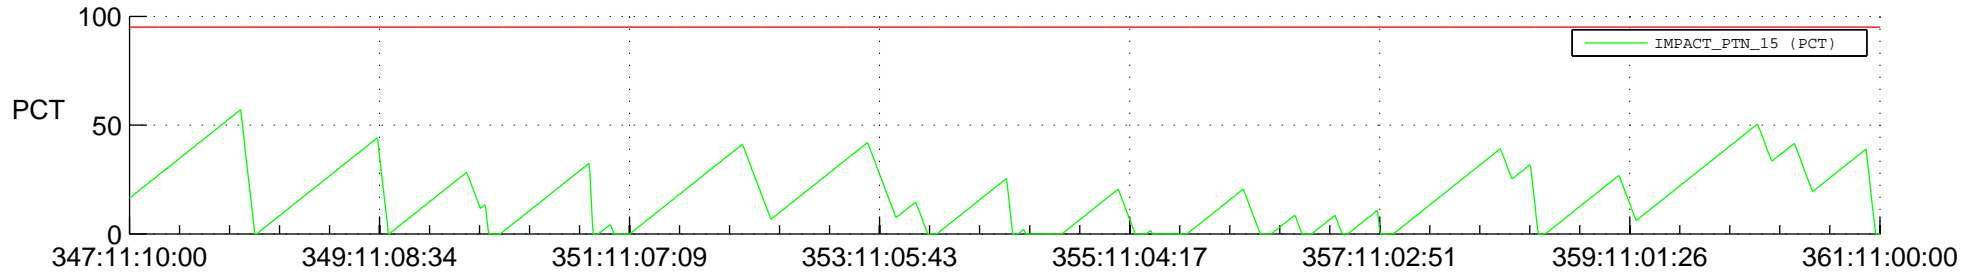

STEREO AHEAD SSR PCT Full Prediction

SWAVES_Percent_Full_Prediction

IMPACT_Percent_Full_Prediction

PLASTIC_Percent_Full_Prediction

Spacecraft_DownLink_Rate

Ground Time (2013:347:11:10:00.000 -2013:361:11:00:00.000)