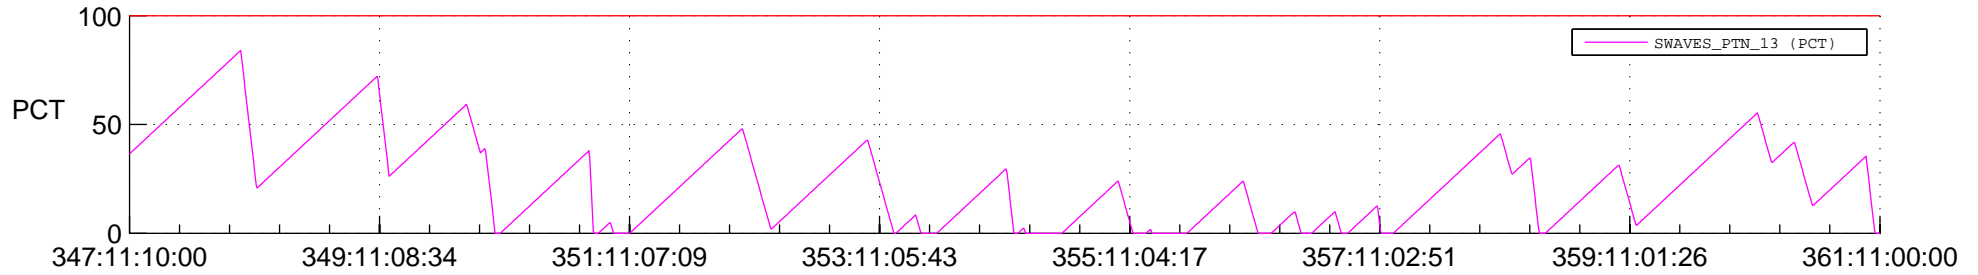

STEREO AHEAD SSR PCT Full Prediction

SWAVES_Percent_Full_Prediction

IMPACT_Percent_Full_Prediction

PLASTIC_Percent_Full_Prediction

Spacecraft_DownLink_Rate

Ground Time (2013:347:11:10:00.000 -2013:361:11:00:00.000)