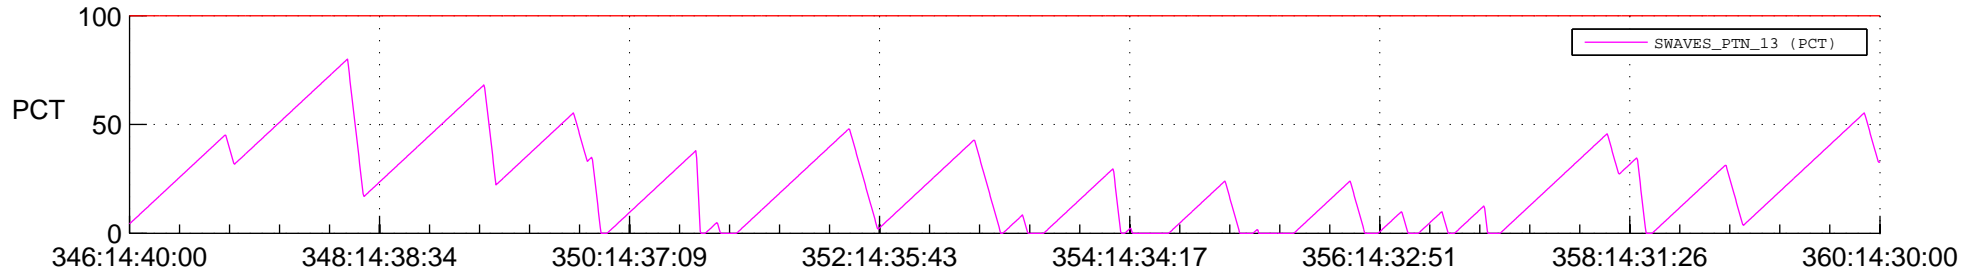

STEREO AHEAD SSR PCT Full Prediction

SWAVES_Percent_Full_Prediction

IMPACT_Percent_Full_Prediction

PLASTIC_Percent_Full_Prediction

Spacecraft_DownLink_Rate

Ground Time (2013:346:14:40:00.000 -2013:360:14:30:00.000)