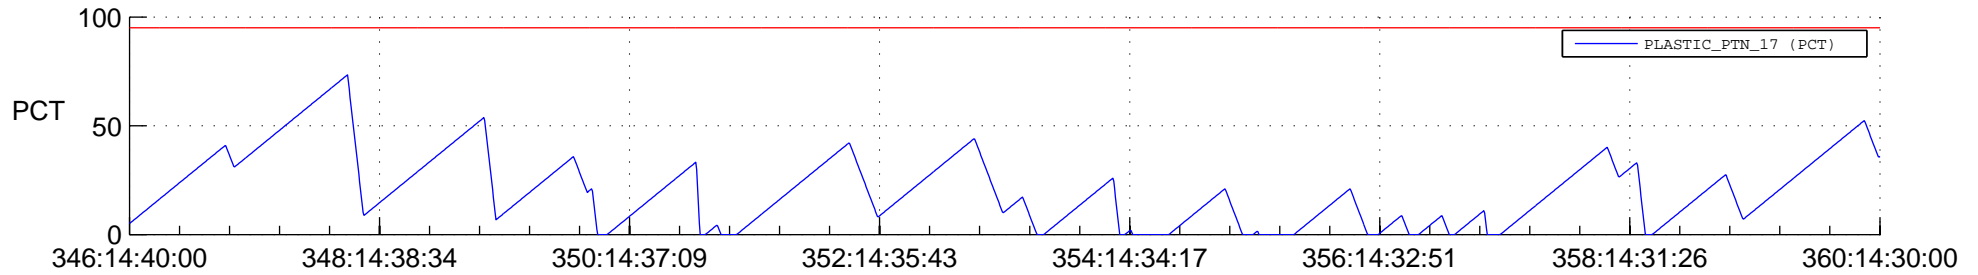

STEREO AHEAD SSR PCT Full Prediction

SWAVES_Percent_Full_Prediction

IMPACT_Percent_Full_Prediction

PLASTIC_Percent_Full_Prediction

Spacecraft_DownLink_Rate

Ground Time (2013:346:14:40:00.000 -2013:360:14:30:00.000)