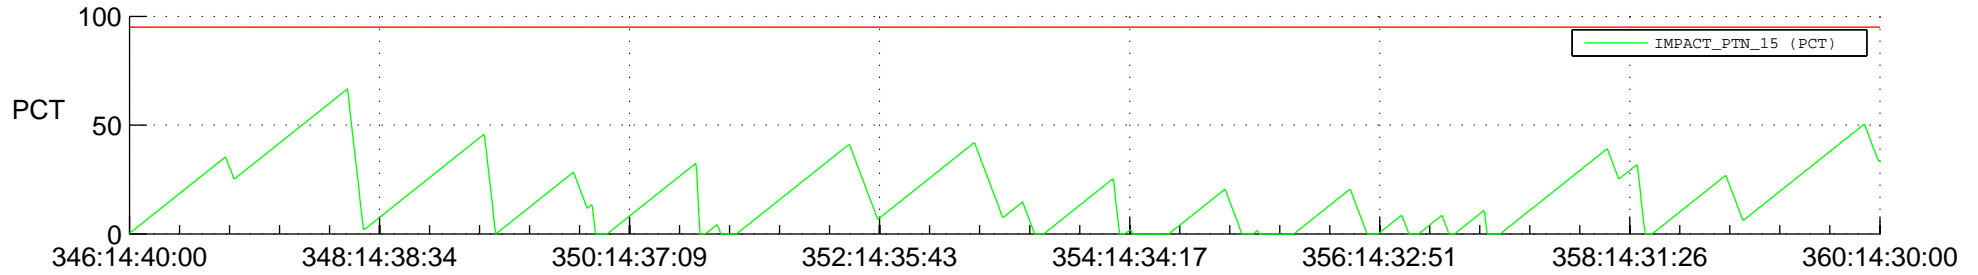

STEREO AHEAD SSR PCT Full Prediction

SWAVES_Percent_Full_Prediction

IMPACT_Percent_Full_Prediction

PLASTIC_Percent_Full_Prediction

Spacecraft_DownLink_Rate

Ground Time (2013:346:14:40:00.000 -2013:360:14:30:00.000)