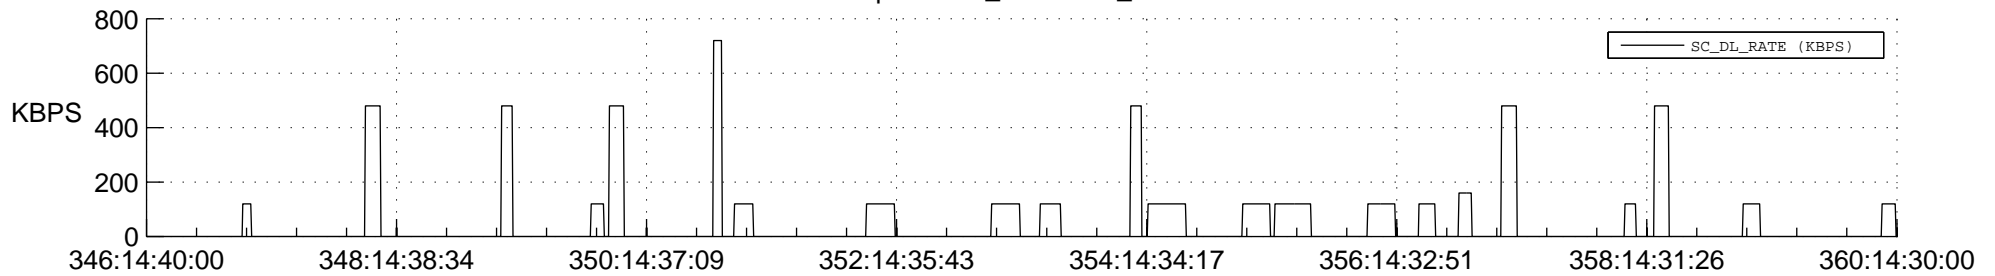

STEREO AHEAD SSR PCT Full Prediction

SWAVES_Percent_Full_Prediction

IMPACT_Percent_Full_Prediction

PLASTIC_Percent_Full_Prediction

Spacecraft_DownLink_Rate

Ground Time (2013:346:14:40:00.000 -2013:360:14:30:00.000)