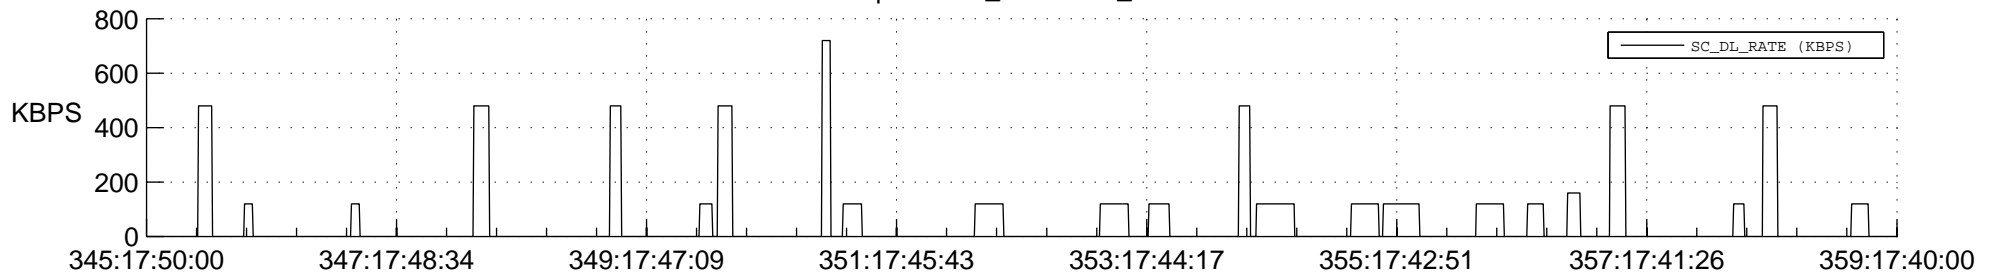

STEREO AHEAD SSR PCT Full Prediction

SWAVES_Percent_Full_Prediction

IMPACT_Percent_Full_Prediction

PLASTIC_Percent_Full_Prediction

Spacecraft_DownLink_Rate

Ground Time (2013:345:17:50:00.000 -2013:359:17:40:00.000)