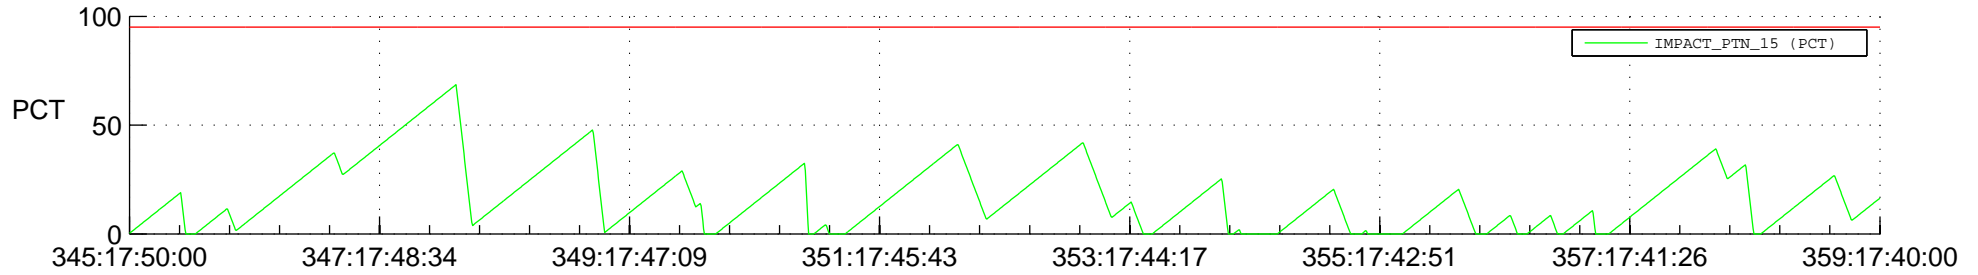

STEREO AHEAD SSR PCT Full Prediction

SWAVES_Percent_Full_Prediction

IMPACT_Percent_Full_Prediction

PLASTIC_Percent_Full_Prediction

Spacecraft_DownLink_Rate

Ground Time (2013:345:17:50:00.000 -2013:359:17:40:00.000)