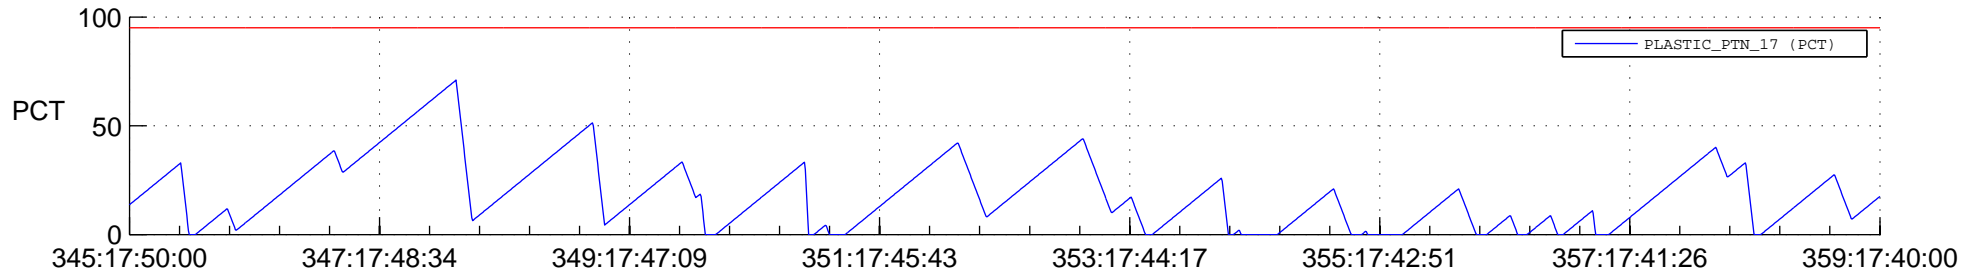

STEREO AHEAD SSR PCT Full Prediction

SWAVES_Percent_Full_Prediction

IMPACT_Percent_Full_Prediction

PLASTIC_Percent_Full_Prediction

Spacecraft_DownLink_Rate

Ground Time (2013:345:17:50:00.000 -2013:359:17:40:00.000)