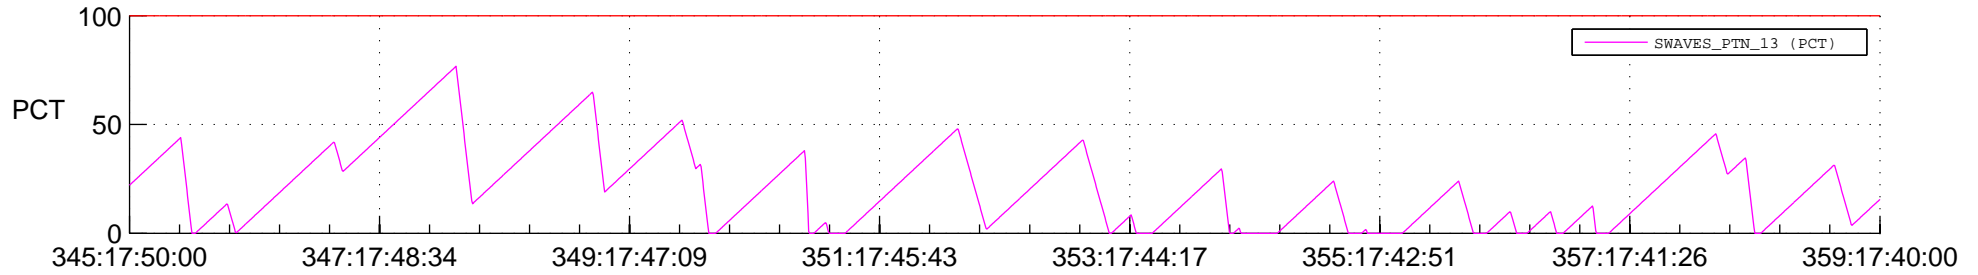

STEREO AHEAD SSR PCT Full Prediction

SWAVES_Percent_Full_Prediction

IMPACT_Percent_Full_Prediction

PLASTIC_Percent_Full_Prediction

Spacecraft_DownLink_Rate

Ground Time (2013:345:17:50:00.000 -2013:359:17:40:00.000)