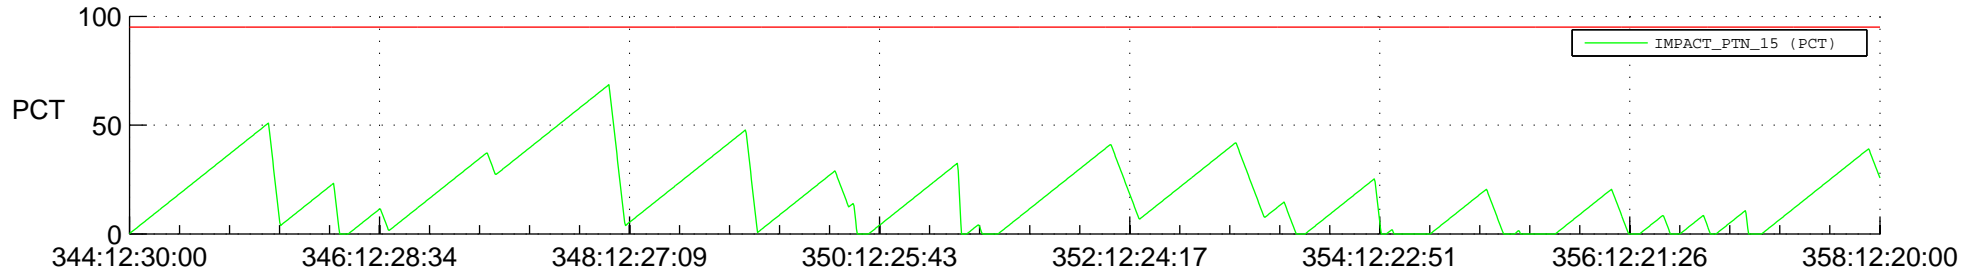

STEREO AHEAD SSR PCT Full Prediction

SWAVES_Percent_Full_Prediction

IMPACT_Percent_Full_Prediction

PLASTIC_Percent_Full_Prediction

Spacecraft_DownLink_Rate

Ground Time (2013:344:12:30:00.000 -2013:358:12:20:00.000)