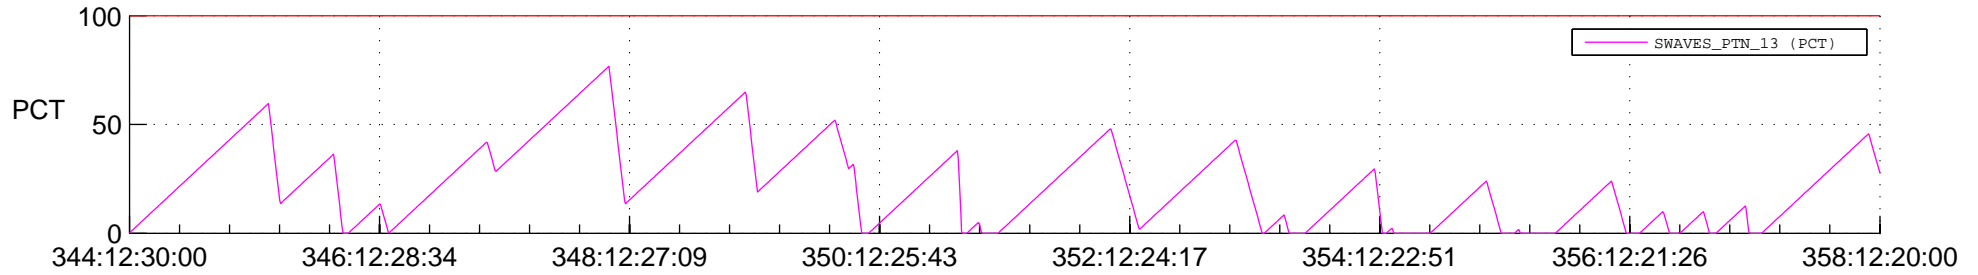

STEREO AHEAD SSR PCT Full Prediction

SWAVES_Percent_Full_Prediction

IMPACT_Percent_Full_Prediction

PLASTIC_Percent_Full_Prediction

Spacecraft_DownLink_Rate

Ground Time (2013:344:12:30:00.000 -2013:358:12:20:00.000)