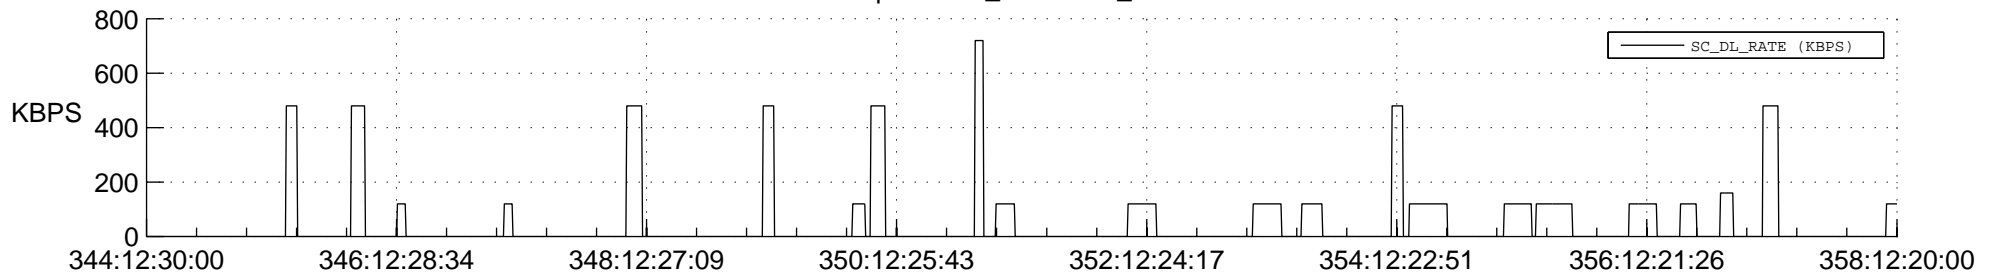

STEREO AHEAD SSR PCT Full Prediction

SWAVES_Percent_Full_Prediction

IMPACT_Percent_Full_Prediction

PLASTIC_Percent_Full_Prediction

Spacecraft_DownLink_Rate

Ground Time (2013:344:12:30:00.000 -2013:358:12:20:00.000)