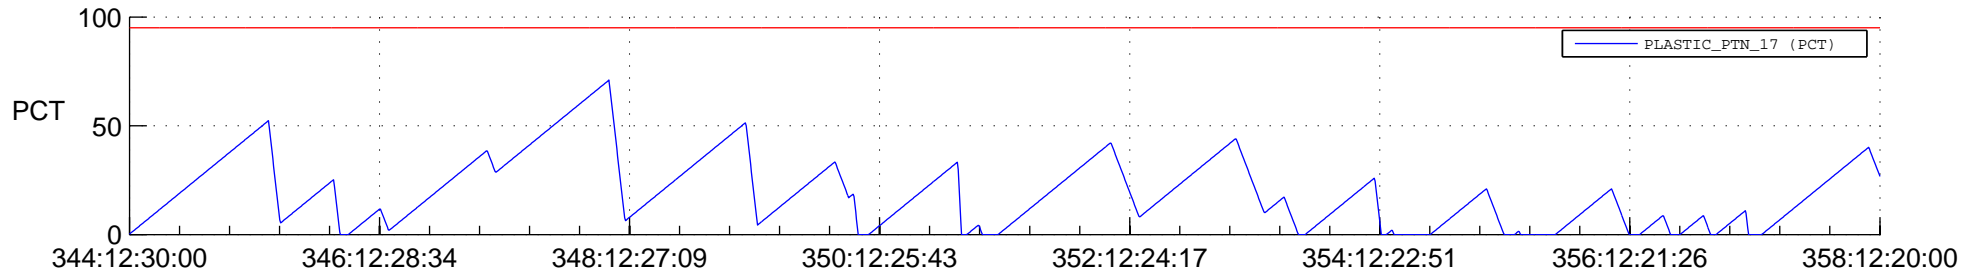

STEREO AHEAD SSR PCT Full Prediction

SWAVES_Percent_Full_Prediction

IMPACT_Percent_Full_Prediction

PLASTIC_Percent_Full_Prediction

Spacecraft_DownLink_Rate

Ground Time (2013:344:12:30:00.000 -2013:358:12:20:00.000)