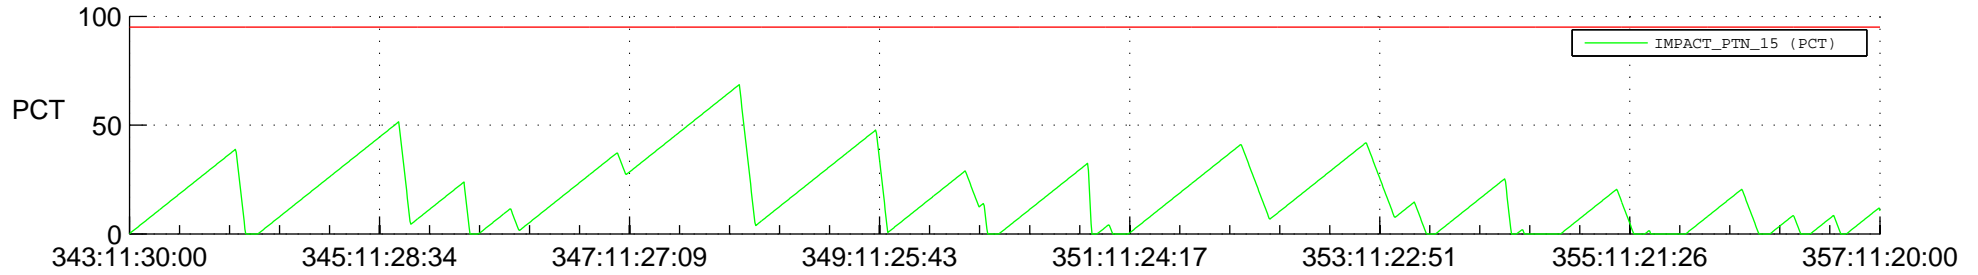

IMPACT_Percent_Full_Prediction