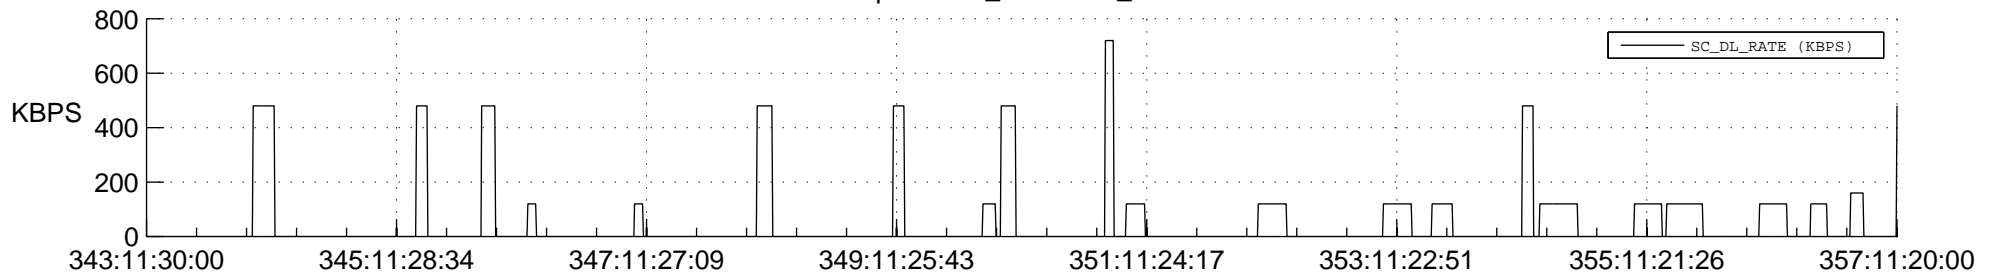

## Spacecraft\_DownLink\_Rate

Ground Time (2013:343:11:30:00.000 -2013:357:11:20:00.000)