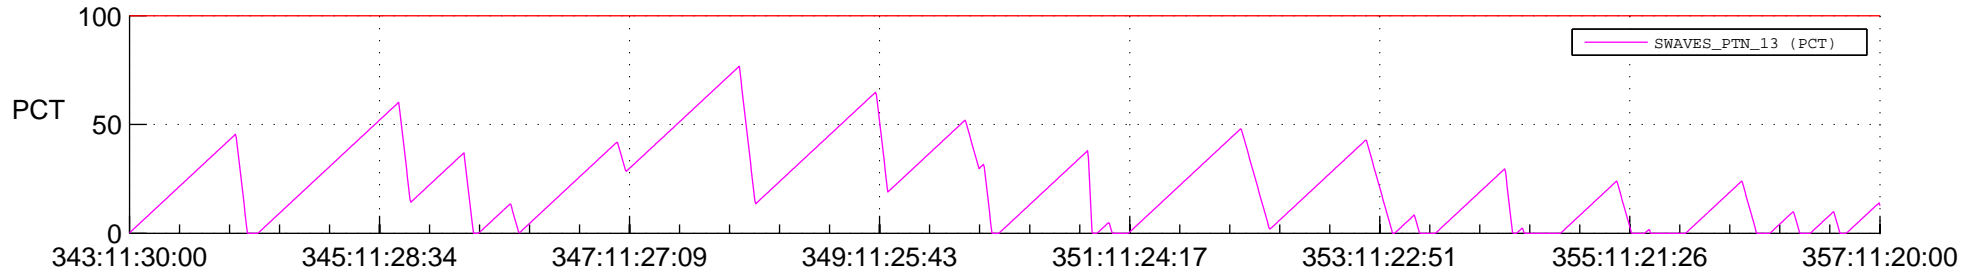

STEREO AHEAD SSR PCT Full Prediction

SWAVES_Percent_Full_Prediction