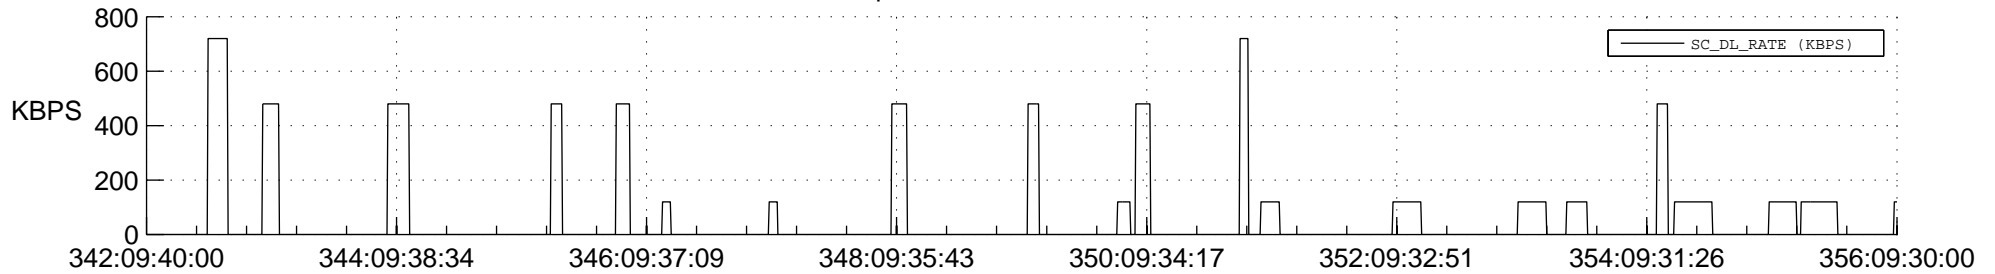

STEREO AHEAD SSR PCT Full Prediction

SWAVES_Percent_Full_Prediction

IMPACT_Percent_Full_Prediction

PLASTIC_Percent_Full_Prediction

Spacecraft_DownLink_Rate

Ground Time (2013:342:09:40:00.000 -2013:356:09:30:00.000)