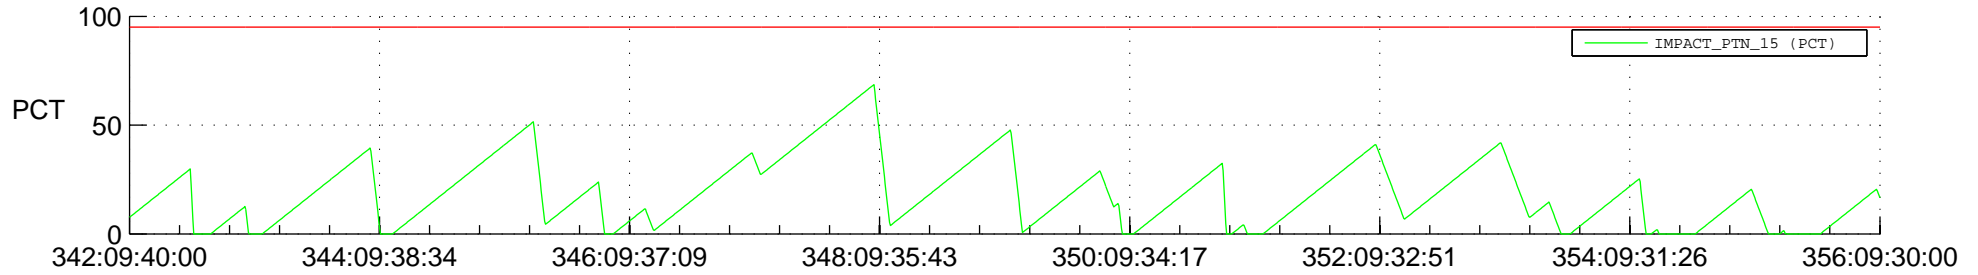

STEREO AHEAD SSR PCT Full Prediction

SWAVES_Percent_Full_Prediction

IMPACT_Percent_Full_Prediction

PLASTIC_Percent_Full_Prediction

Spacecraft_DownLink_Rate

Ground Time (2013:342:09:40:00.000 -2013:356:09:30:00.000)