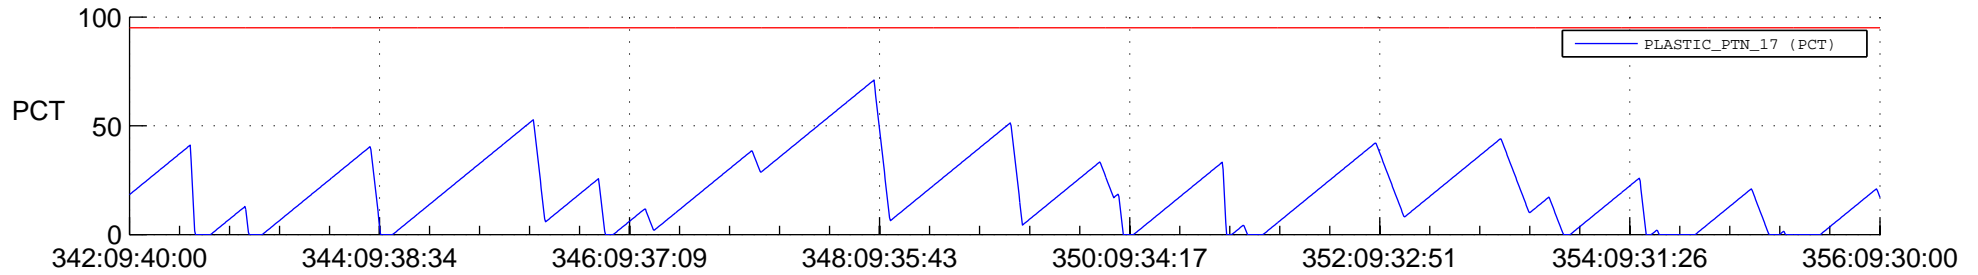

STEREO AHEAD SSR PCT Full Prediction

SWAVES_Percent_Full_Prediction

IMPACT_Percent_Full_Prediction

PLASTIC_Percent_Full_Prediction

Spacecraft_DownLink_Rate

Ground Time (2013:342:09:40:00.000 -2013:356:09:30:00.000)