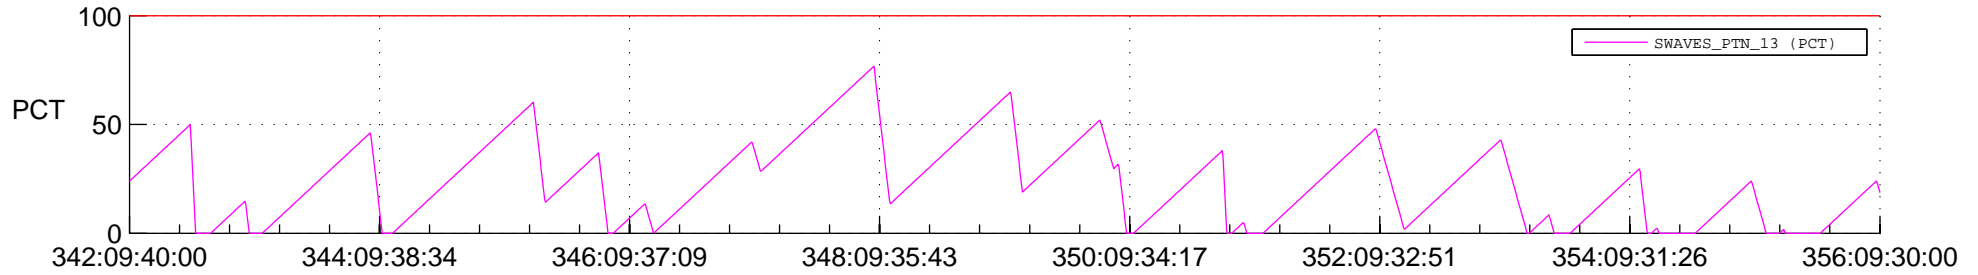

STEREO AHEAD SSR PCT Full Prediction

SWAVES_Percent_Full_Prediction

IMPACT_Percent_Full_Prediction

PLASTIC_Percent_Full_Prediction

Spacecraft_DownLink_Rate

Ground Time (2013:342:09:40:00.000 -2013:356:09:30:00.000)