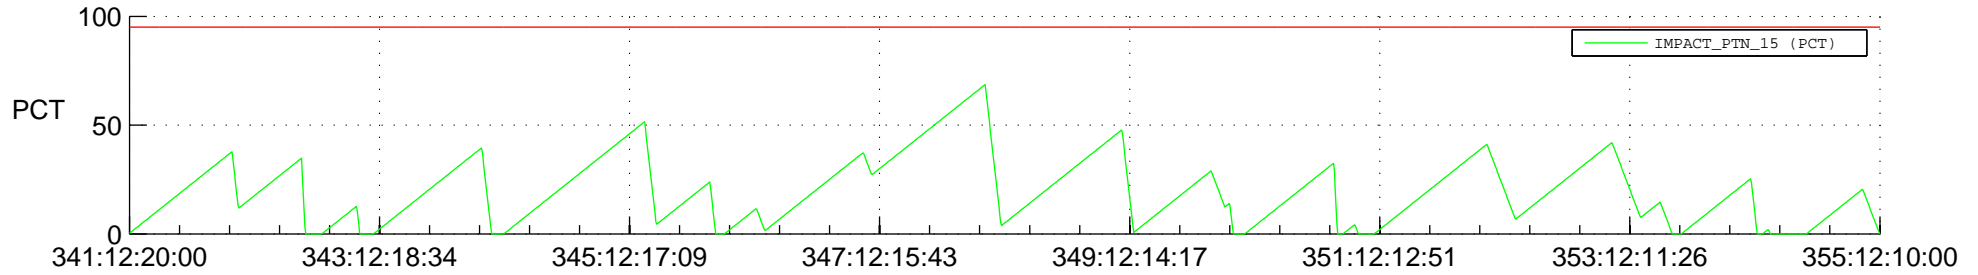

STEREO AHEAD SSR PCT Full Prediction

SWAVES_Percent_Full_Prediction

IMPACT_Percent_Full_Prediction

PLASTIC_Percent_Full_Prediction

Spacecraft_DownLink_Rate

Ground Time (2013:341:12:20:00.000 -2013:355:12:10:00.000)