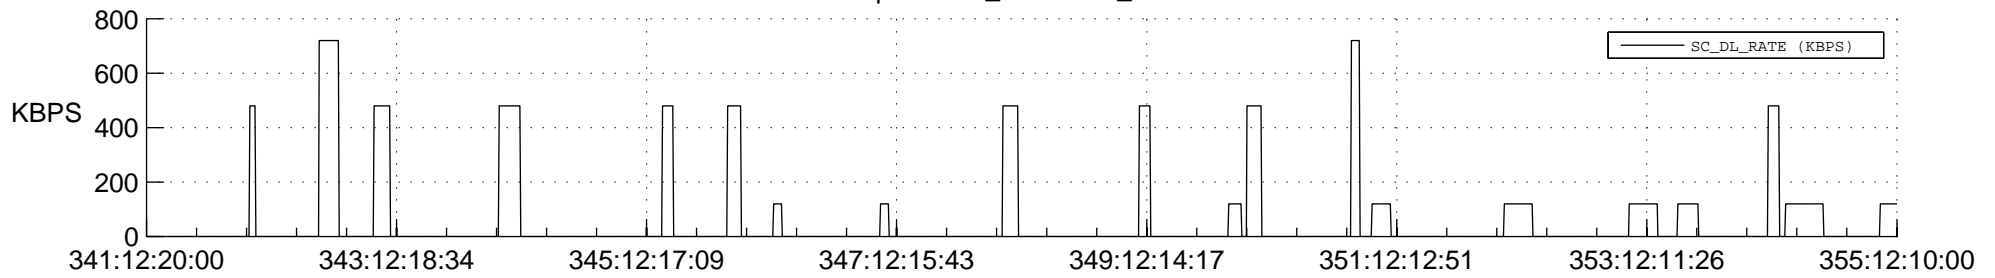

STEREO AHEAD SSR PCT Full Prediction

SWAVES_Percent_Full_Prediction

IMPACT_Percent_Full_Prediction

PLASTIC_Percent_Full_Prediction

Spacecraft_DownLink_Rate

Ground Time (2013:341:12:20:00.000 -2013:355:12:10:00.000)