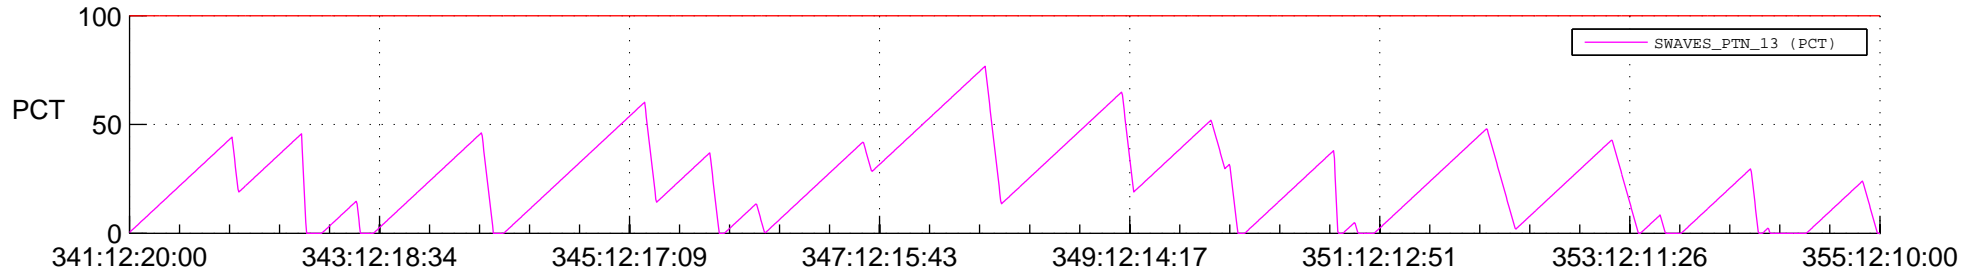

STEREO AHEAD SSR PCT Full Prediction

SWAVES_Percent_Full_Prediction

IMPACT_Percent_Full_Prediction

PLASTIC_Percent_Full_Prediction

Spacecraft_DownLink_Rate

Ground Time (2013:341:12:20:00.000 -2013:355:12:10:00.000)