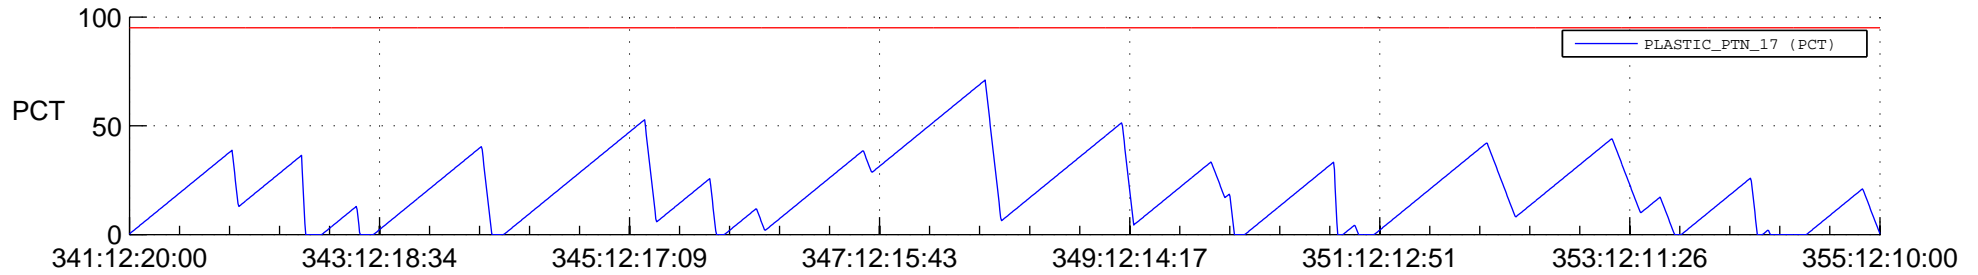

STEREO AHEAD SSR PCT Full Prediction

SWAVES_Percent_Full_Prediction

IMPACT_Percent_Full_Prediction

PLASTIC_Percent_Full_Prediction

Spacecraft_DownLink_Rate

Ground Time (2013:341:12:20:00.000 -2013:355:12:10:00.000)