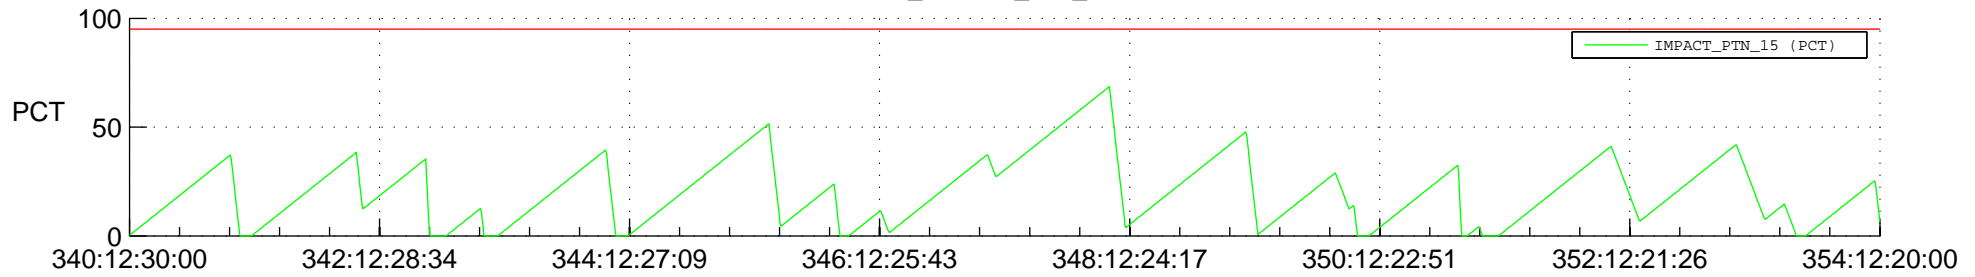

STEREO AHEAD SSR PCT Full Prediction

SWAVES_Percent_Full_Prediction

IMPACT_Percent_Full_Prediction

PLASTIC_Percent_Full_Prediction

Spacecraft_DownLink_Rate

Ground Time (2013:340:12:30:00.000 -2013:354:12:20:00.000)