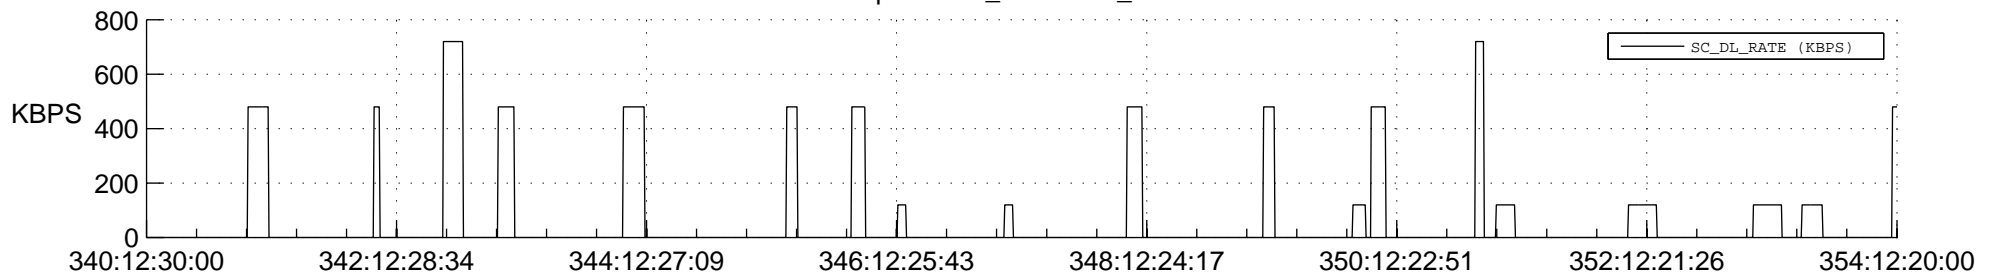

STEREO AHEAD SSR PCT Full Prediction

SWAVES_Percent_Full_Prediction

IMPACT_Percent_Full_Prediction

PLASTIC_Percent_Full_Prediction

Spacecraft_DownLink_Rate

Ground Time (2013:340:12:30:00.000 -2013:354:12:20:00.000)