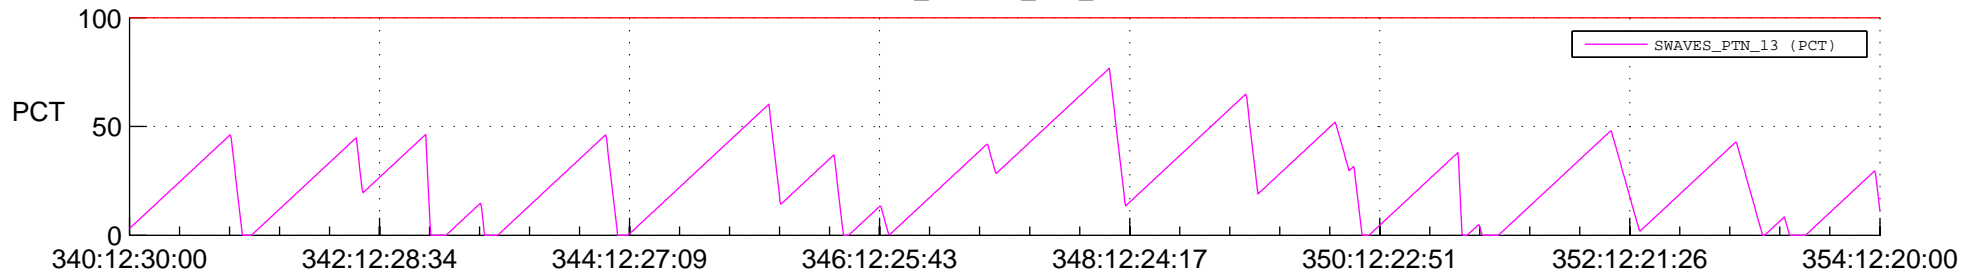

STEREO AHEAD SSR PCT Full Prediction

SWAVES_Percent_Full_Prediction

IMPACT_Percent_Full_Prediction

PLASTIC_Percent_Full_Prediction

Spacecraft_DownLink_Rate

Ground Time (2013:340:12:30:00.000 -2013:354:12:20:00.000)