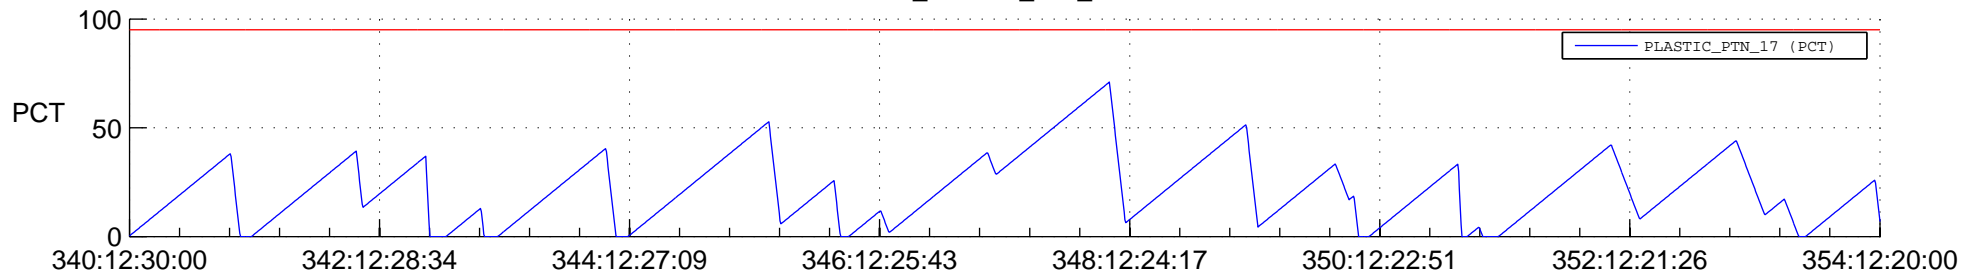

STEREO AHEAD SSR PCT Full Prediction

SWAVES_Percent_Full_Prediction

IMPACT_Percent_Full_Prediction

PLASTIC_Percent_Full_Prediction

Spacecraft_DownLink_Rate

Ground Time (2013:340:12:30:00.000 -2013:354:12:20:00.000)