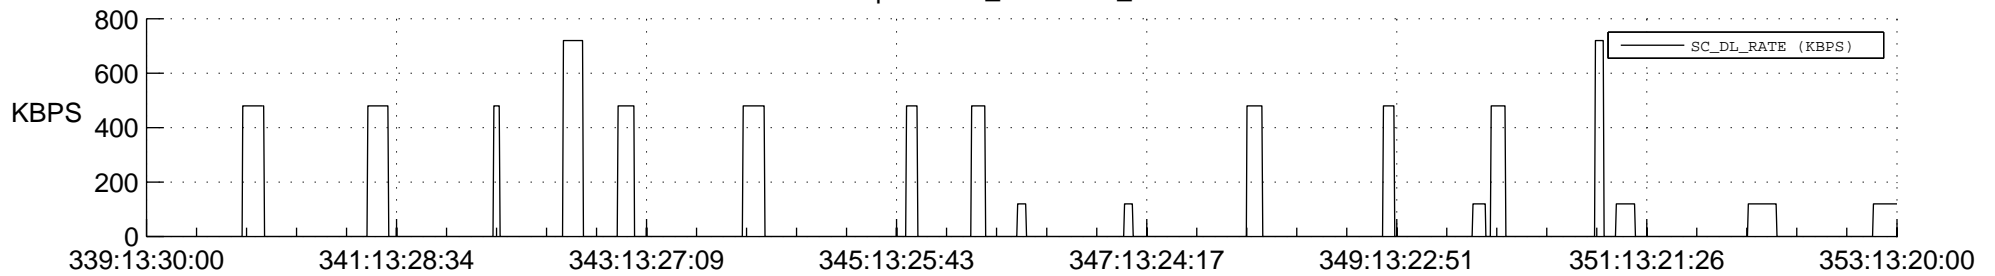

STEREO AHEAD SSR PCT Full Prediction

SWAVES_Percent_Full_Prediction

IMPACT_Percent_Full_Prediction

PLASTIC_Percent_Full_Prediction

Spacecraft_DownLink_Rate

Ground Time (2013:339:13:30:00.000 -2013:353:13:20:00.000)