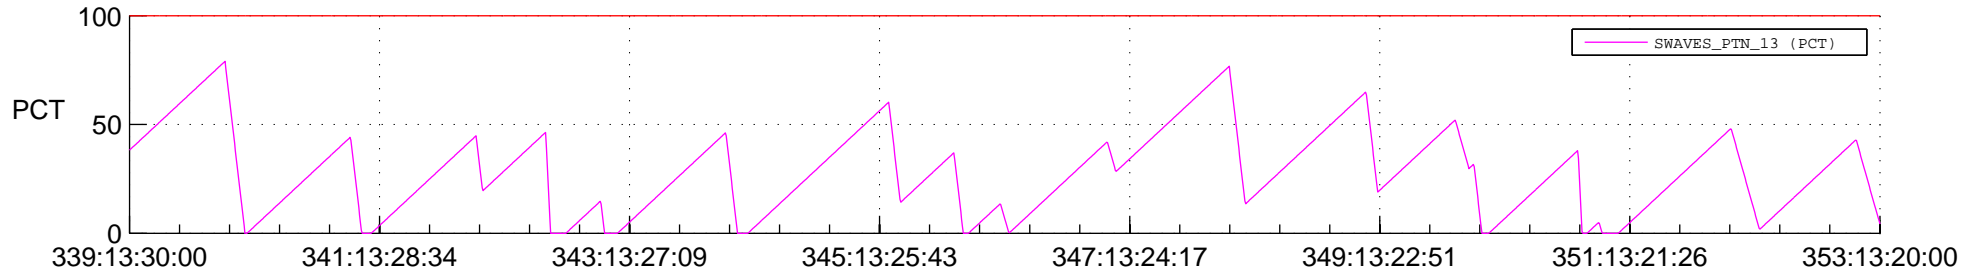

STEREO AHEAD SSR PCT Full Prediction

SWAVES_Percent_Full_Prediction

IMPACT_Percent_Full_Prediction

PLASTIC_Percent_Full_Prediction

Spacecraft_DownLink_Rate

Ground Time (2013:339:13:30:00.000 -2013:353:13:20:00.000)