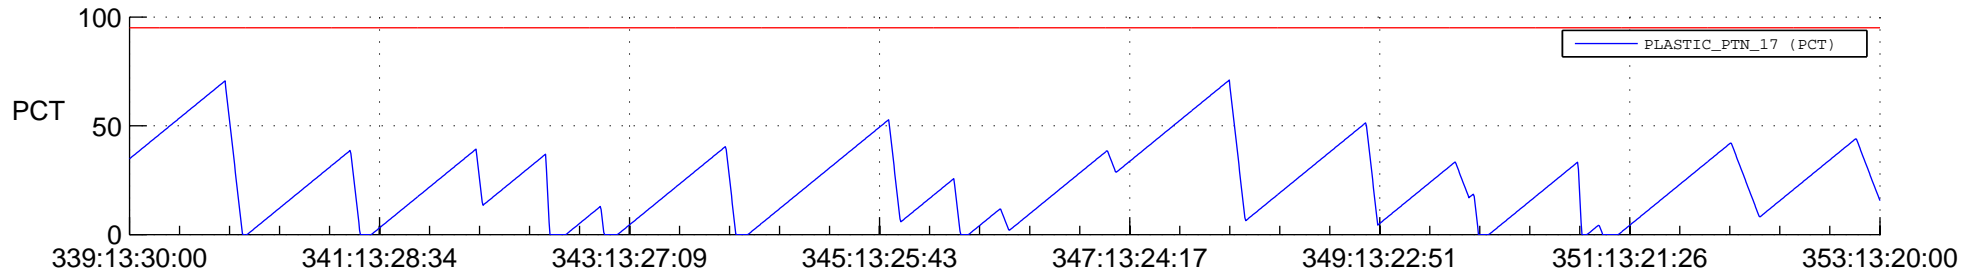

STEREO AHEAD SSR PCT Full Prediction

SWAVES_Percent_Full_Prediction

IMPACT_Percent_Full_Prediction

PLASTIC_Percent_Full_Prediction

Spacecraft_DownLink_Rate

Ground Time (2013:339:13:30:00.000 -2013:353:13:20:00.000)