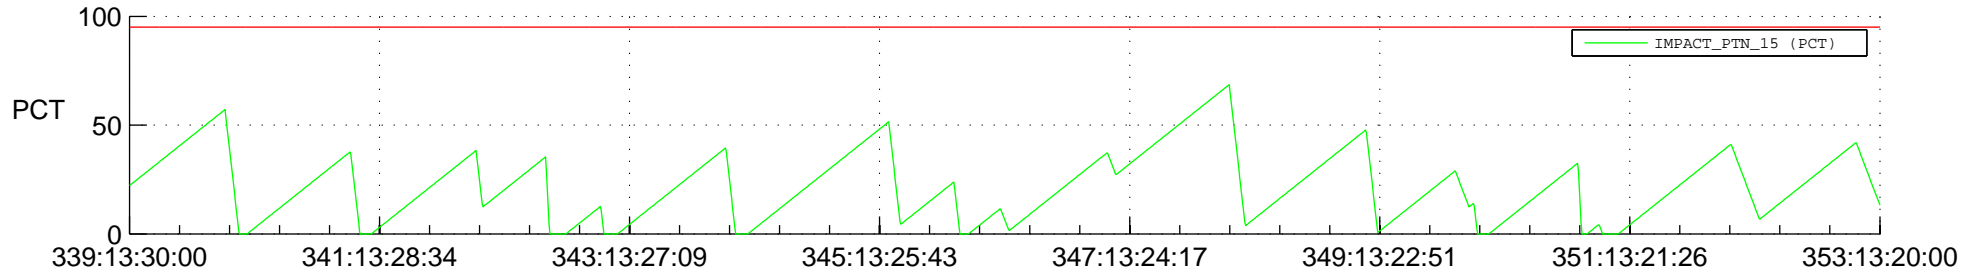

STEREO AHEAD SSR PCT Full Prediction

SWAVES_Percent_Full_Prediction

IMPACT_Percent_Full_Prediction

PLASTIC_Percent_Full_Prediction

Spacecraft_DownLink_Rate

Ground Time (2013:339:13:30:00.000 -2013:353:13:20:00.000)