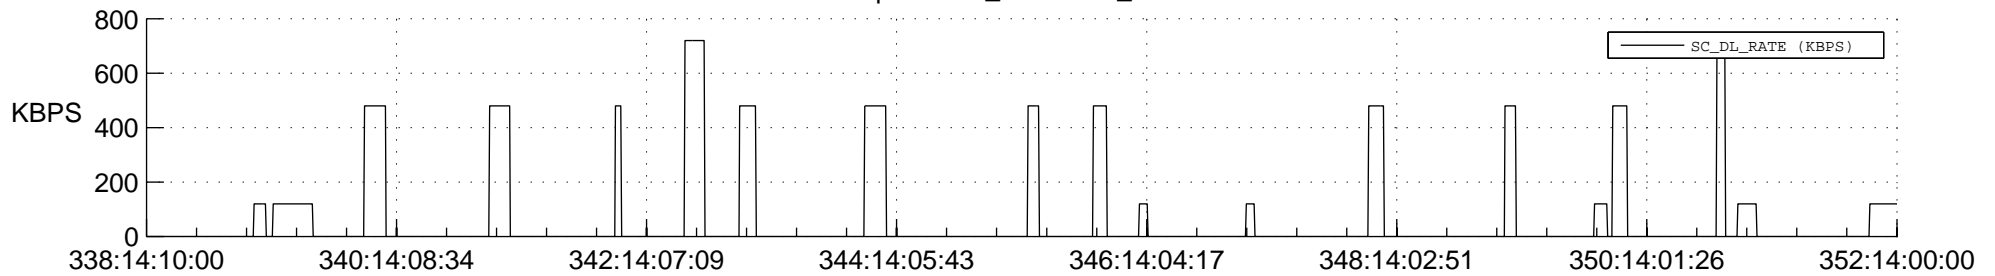

## Spacecraft\_DownLink\_Rate

Ground Time (2013:338:14:10:00.000 -2013:352:14:00:00.000)