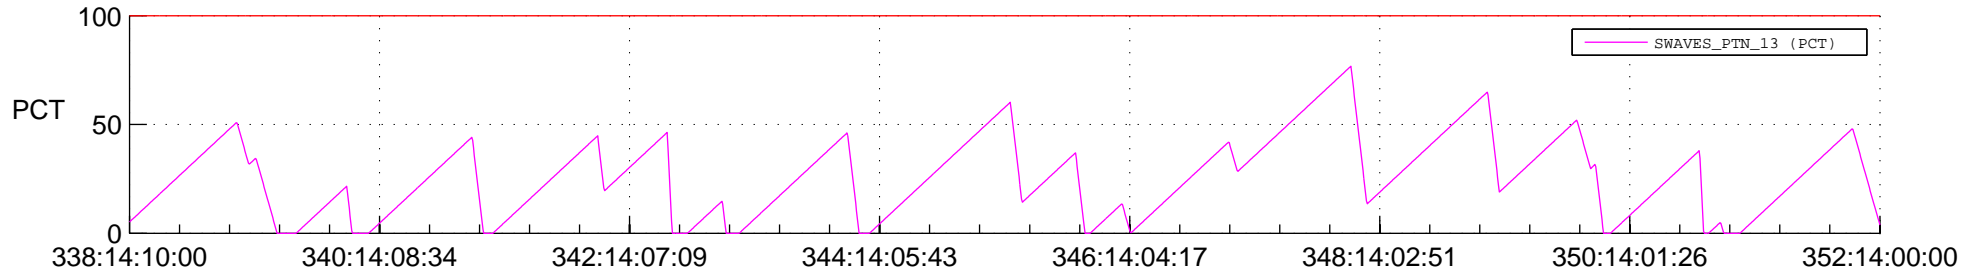

## SWAVES\_Percent\_Full\_Prediction

## Spacecraft\_DownLink\_Rate

Ground Time (2013:338:14:10:00.000 -2013:352:14:00:00.000)