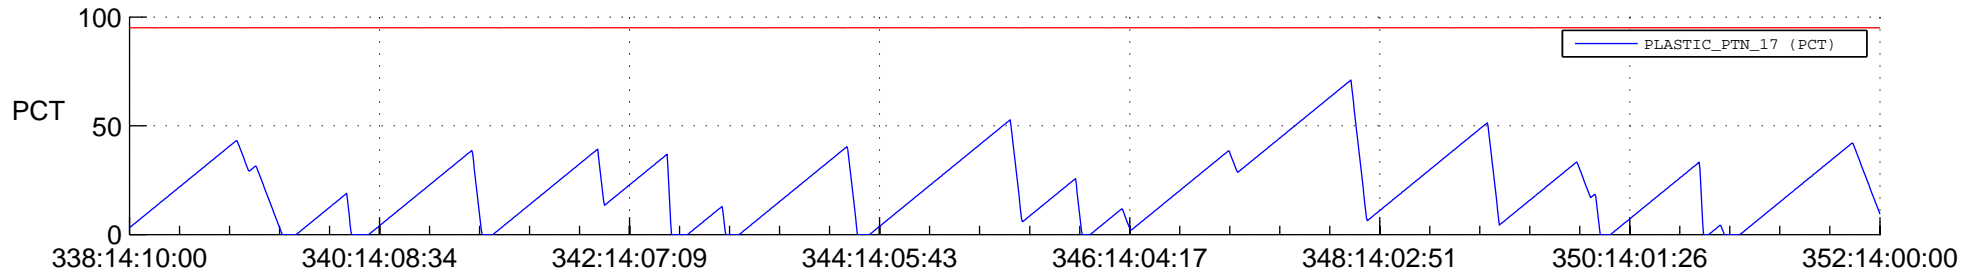

## SWAVES\_Percent\_Full\_Prediction

## Spacecraft\_DownLink\_Rate

Ground Time (2013:338:14:10:00.000 -2013:352:14:00:00.000)