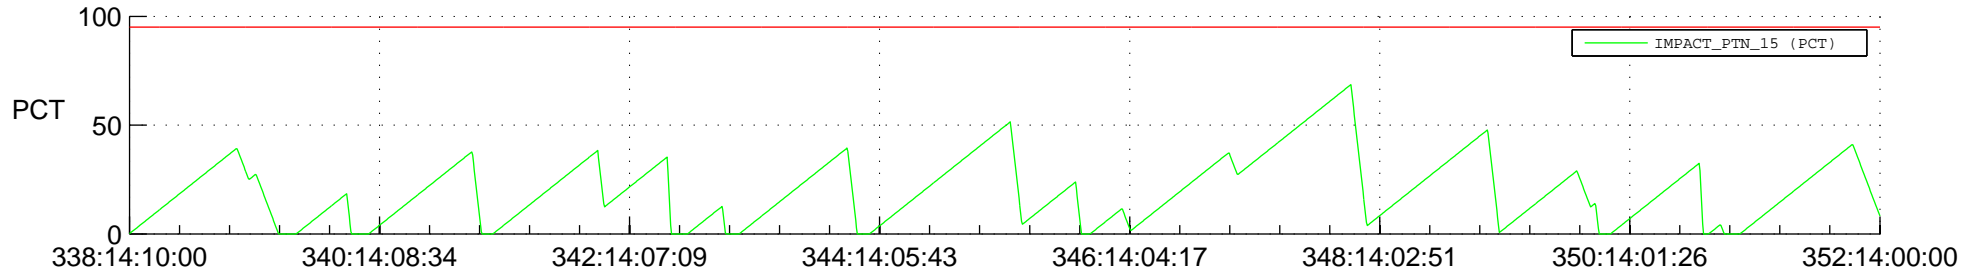

IMPACT_Percent_Full_Prediction