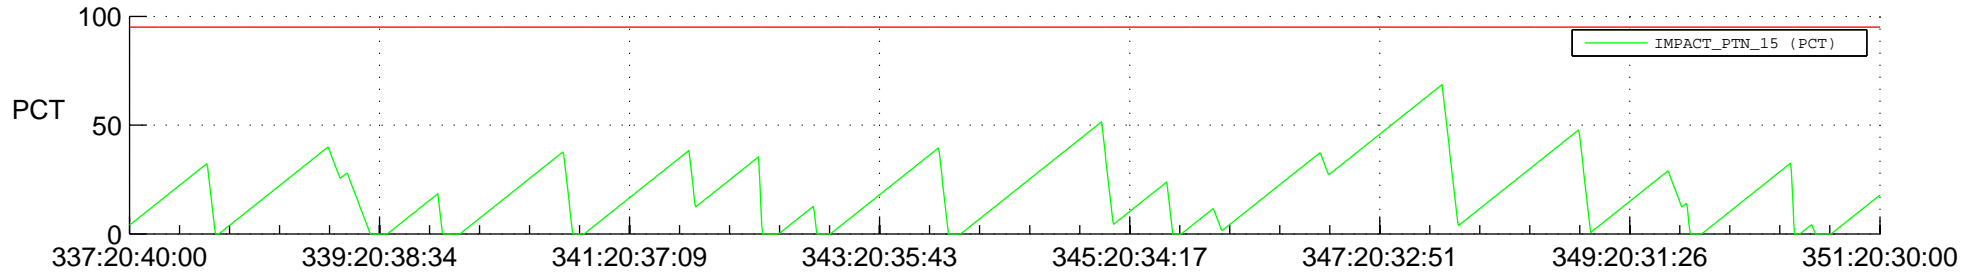

STEREO AHEAD SSR PCT Full Prediction

SWAVES_Percent_Full_Prediction

IMPACT_Percent_Full_Prediction

PLASTIC_Percent_Full_Prediction

Spacecraft_DownLink_Rate

Ground Time (2013:337:20:40:00.000 -2013:351:20:30:00.000)