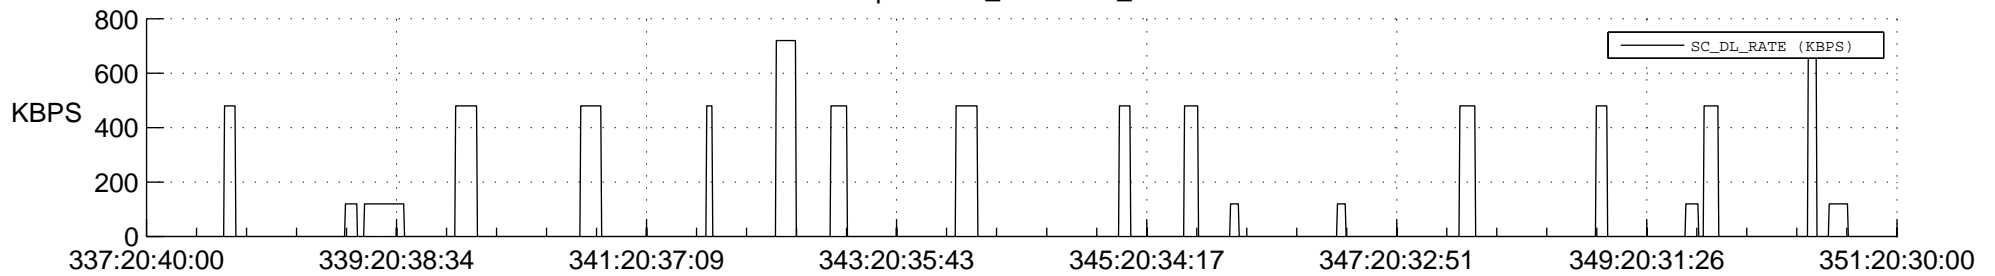

STEREO AHEAD SSR PCT Full Prediction

SWAVES_Percent_Full_Prediction

IMPACT_Percent_Full_Prediction

PLASTIC_Percent_Full_Prediction

Spacecraft_DownLink_Rate

Ground Time (2013:337:20:40:00.000 -2013:351:20:30:00.000)