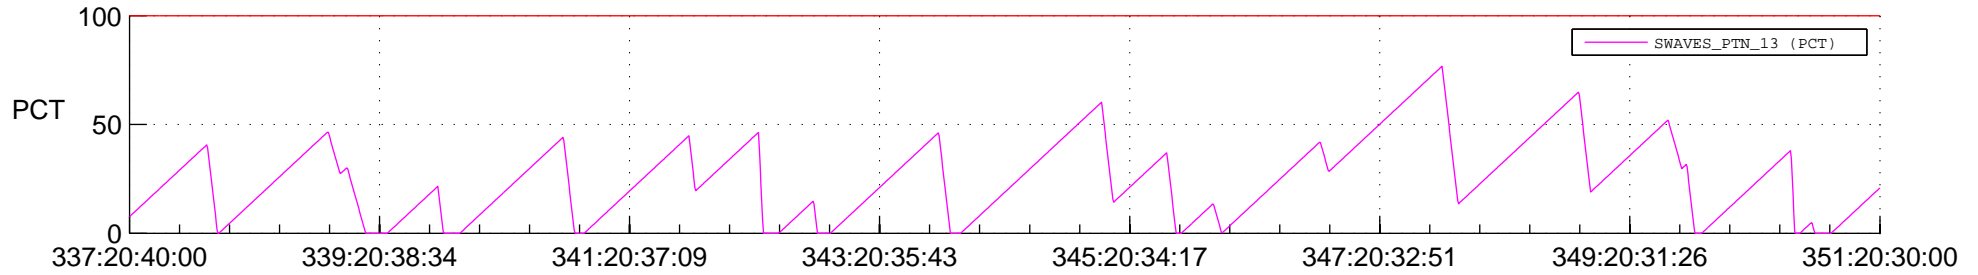

STEREO AHEAD SSR PCT Full Prediction

SWAVES_Percent_Full_Prediction

IMPACT_Percent_Full_Prediction

PLASTIC_Percent_Full_Prediction

Spacecraft_DownLink_Rate

Ground Time (2013:337:20:40:00.000 -2013:351:20:30:00.000)