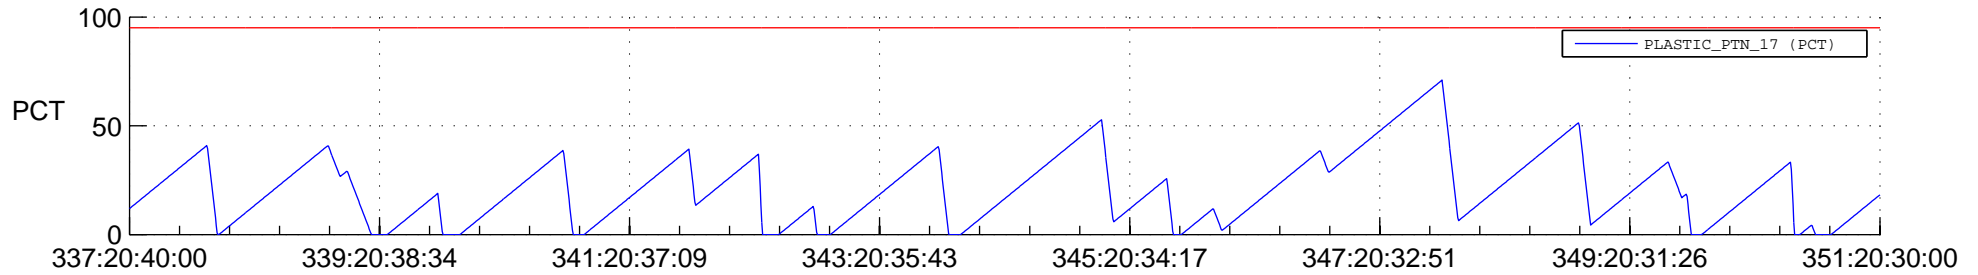

STEREO AHEAD SSR PCT Full Prediction

SWAVES_Percent_Full_Prediction

IMPACT_Percent_Full_Prediction

PLASTIC_Percent_Full_Prediction

Spacecraft_DownLink_Rate

Ground Time (2013:337:20:40:00.000 -2013:351:20:30:00.000)