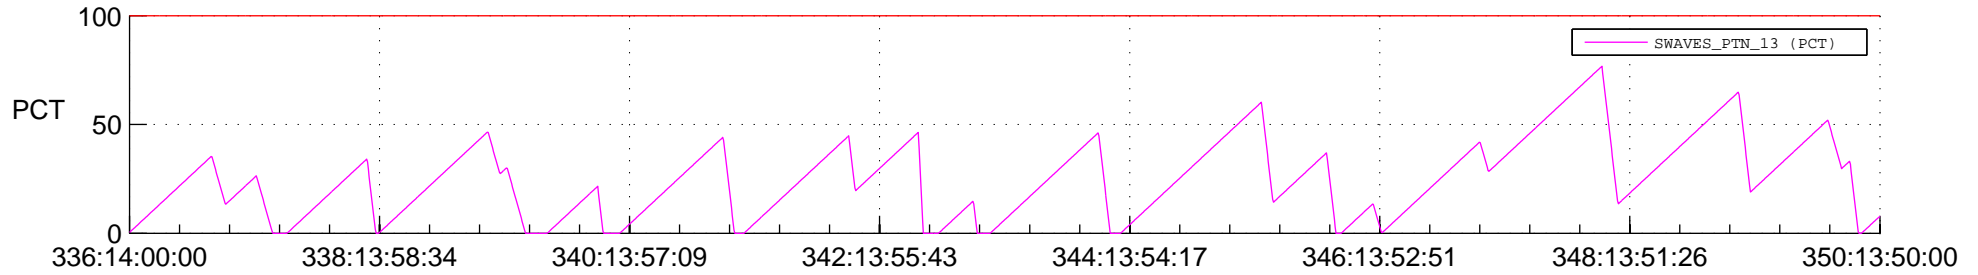

STEREO AHEAD SSR PCT Full Prediction

SWAVES_Percent_Full_Prediction

IMPACT_Percent_Full_Prediction

PLASTIC_Percent_Full_Prediction

Spacecraft_DownLink_Rate

Ground Time (2013:336:14:00:00.000 -2013:350:13:50:00.000)