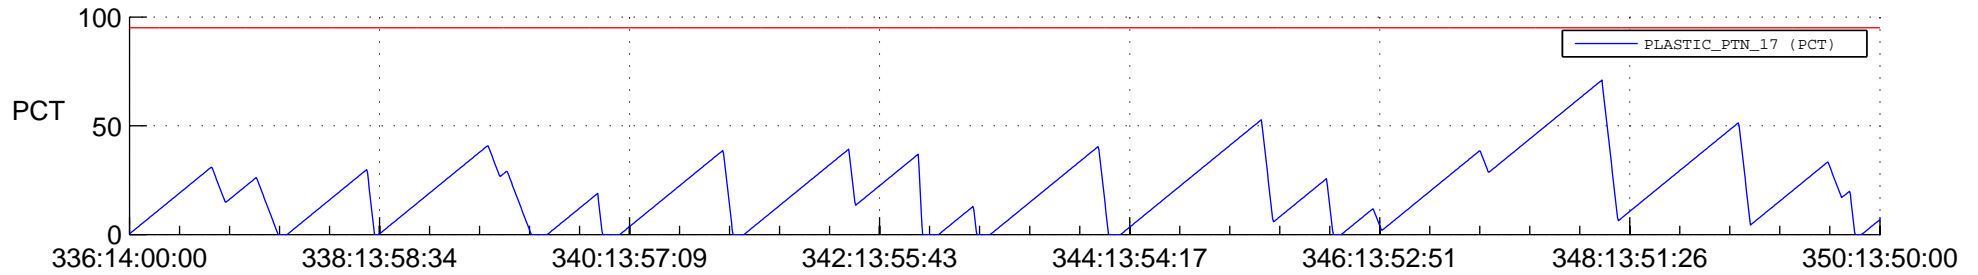

STEREO AHEAD SSR PCT Full Prediction

SWAVES_Percent_Full_Prediction

IMPACT_Percent_Full_Prediction

PLASTIC_Percent_Full_Prediction

Spacecraft_DownLink_Rate

Ground Time (2013:336:14:00:00.000 -2013:350:13:50:00.000)