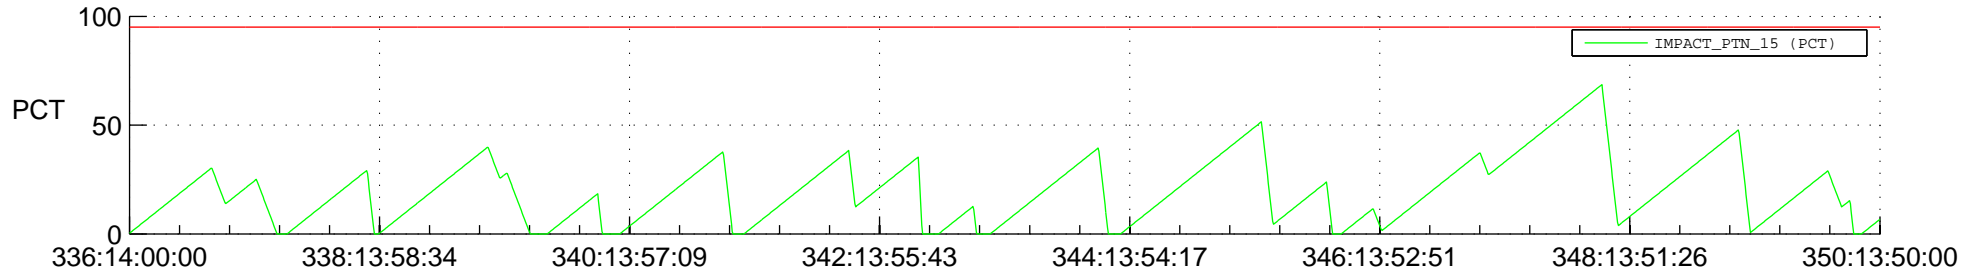

STEREO AHEAD SSR PCT Full Prediction

SWAVES_Percent_Full_Prediction

IMPACT_Percent_Full_Prediction

PLASTIC_Percent_Full_Prediction

Spacecraft_DownLink_Rate

Ground Time (2013:336:14:00:00.000 -2013:350:13:50:00.000)