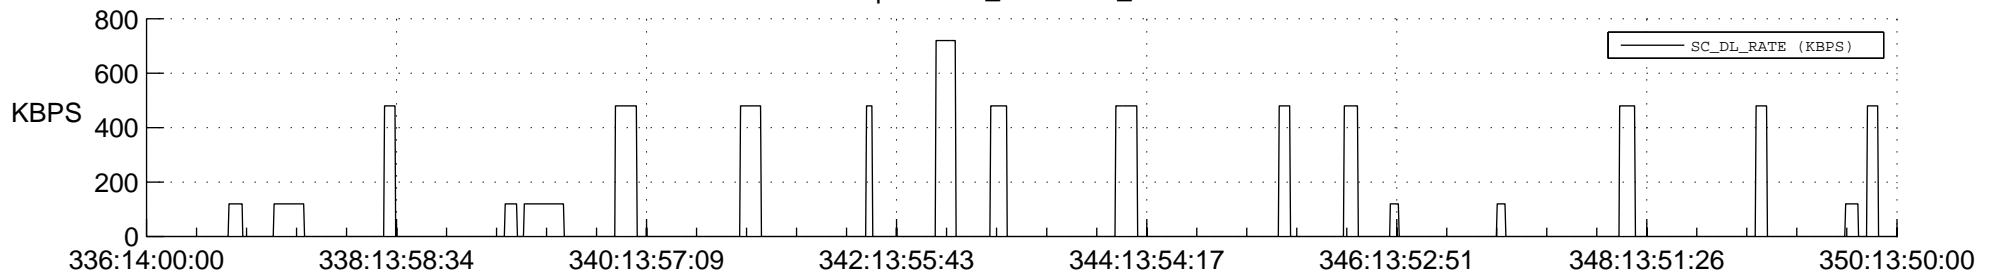

STEREO AHEAD SSR PCT Full Prediction

SWAVES_Percent_Full_Prediction

IMPACT_Percent_Full_Prediction

PLASTIC_Percent_Full_Prediction

Spacecraft_DownLink_Rate

Ground Time (2013:336:14:00:00.000 -2013:350:13:50:00.000)