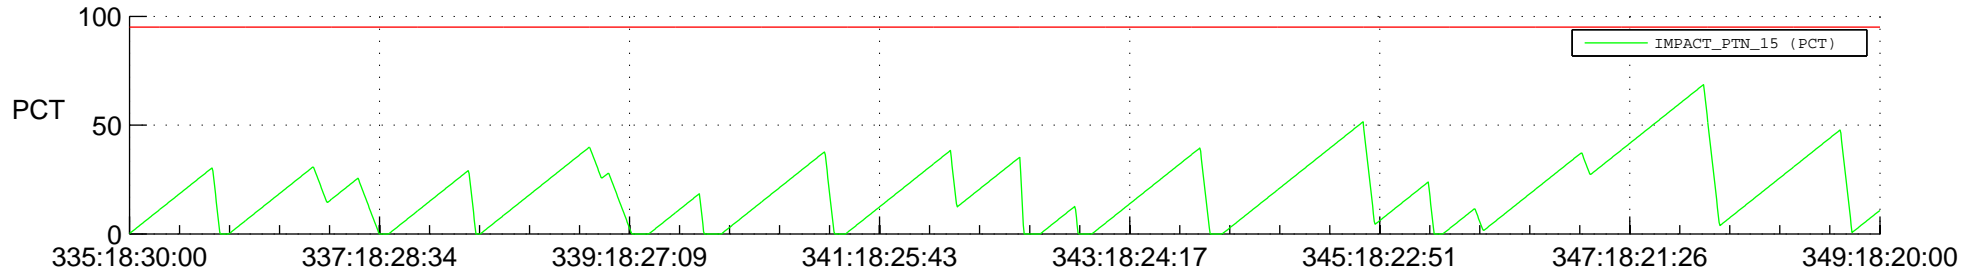

STEREO AHEAD SSR PCT Full Prediction

SWAVES_Percent_Full_Prediction

IMPACT_Percent_Full_Prediction

PLASTIC_Percent_Full_Prediction

Spacecraft_DownLink_Rate

Ground Time (2013:335:18:30:00.000 -2013:349:18:20:00.000)