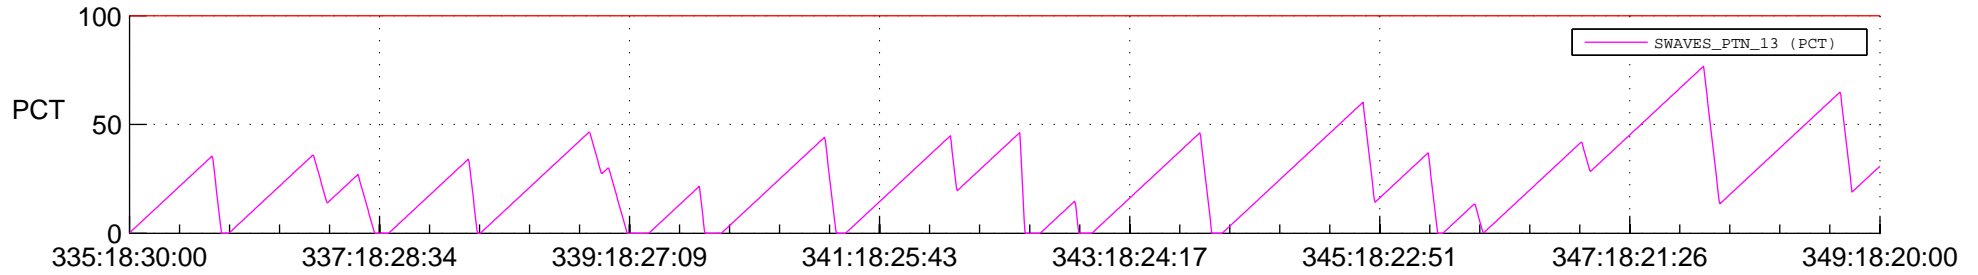

STEREO AHEAD SSR PCT Full Prediction

SWAVES_Percent_Full_Prediction

IMPACT_Percent_Full_Prediction

PLASTIC_Percent_Full_Prediction

Spacecraft_DownLink_Rate

Ground Time (2013:335:18:30:00.000 -2013:349:18:20:00.000)