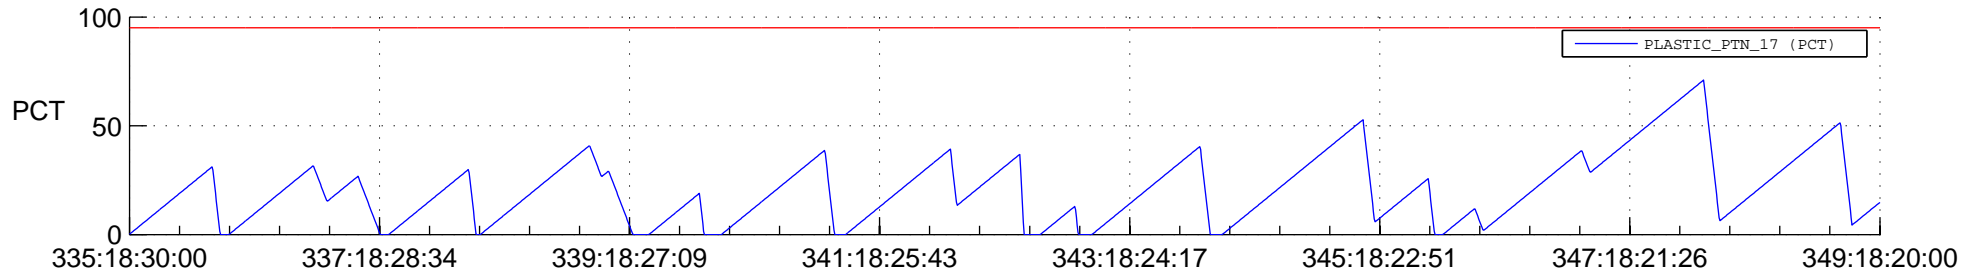

STEREO AHEAD SSR PCT Full Prediction

SWAVES_Percent_Full_Prediction

IMPACT_Percent_Full_Prediction

PLASTIC_Percent_Full_Prediction

Spacecraft_DownLink_Rate

Ground Time (2013:335:18:30:00.000 -2013:349:18:20:00.000)