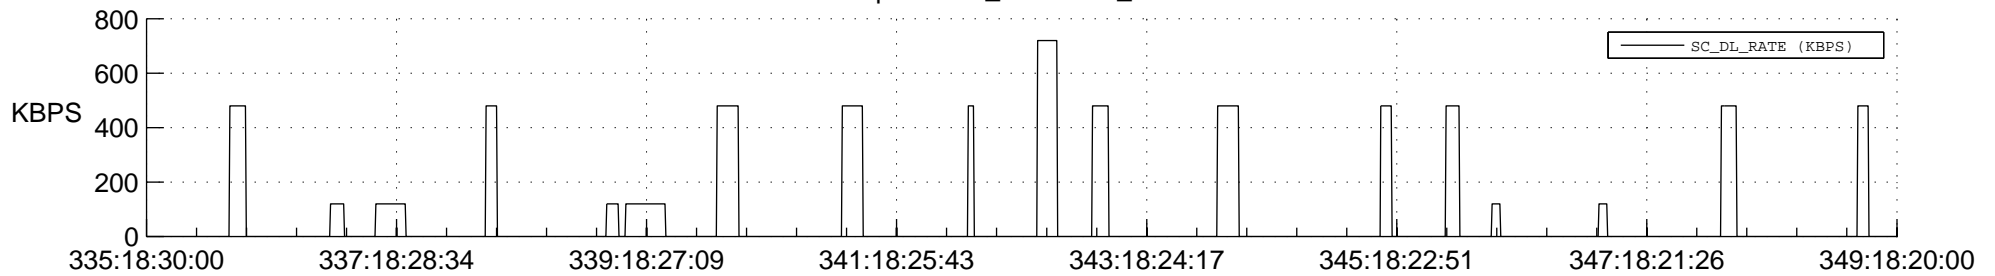

STEREO AHEAD SSR PCT Full Prediction

SWAVES_Percent_Full_Prediction

IMPACT_Percent_Full_Prediction

PLASTIC_Percent_Full_Prediction

Spacecraft_DownLink_Rate

Ground Time (2013:335:18:30:00.000 -2013:349:18:20:00.000)