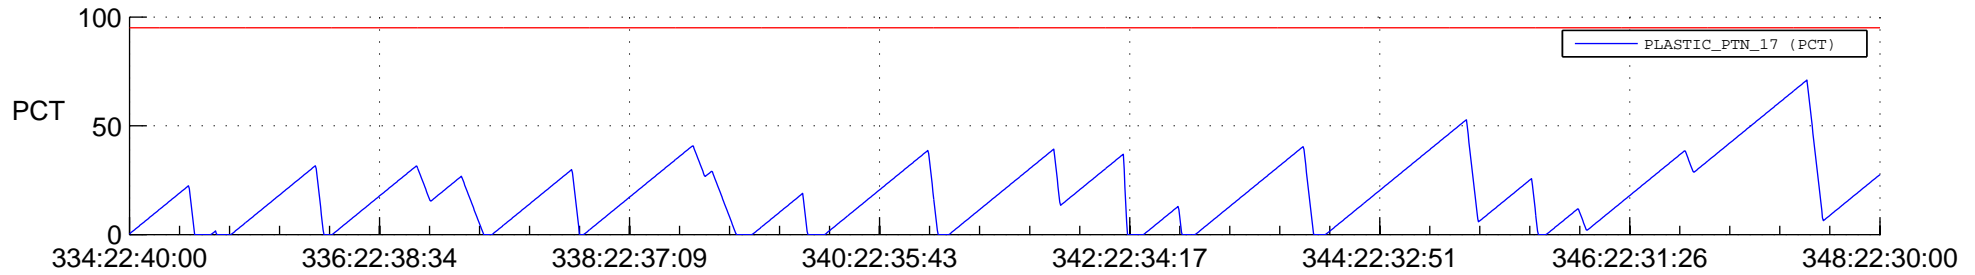

STEREO AHEAD SSR PCT Full Prediction

SWAVES_Percent_Full_Prediction

IMPACT_Percent_Full_Prediction

PLASTIC_Percent_Full_Prediction

Spacecraft_DownLink_Rate

Ground Time (2013:334:22:40:00.000 -2013:348:22:30:00.000)