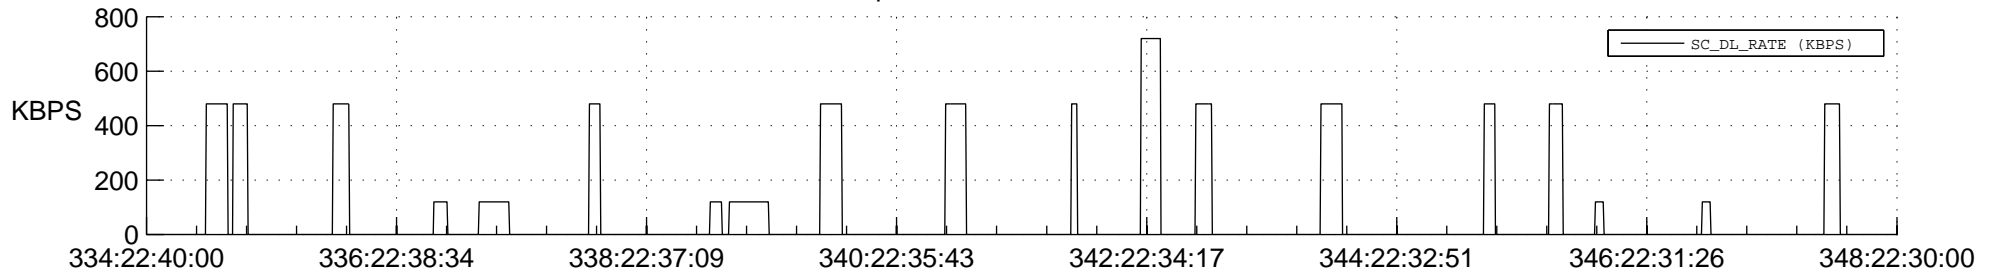

STEREO AHEAD SSR PCT Full Prediction

SWAVES_Percent_Full_Prediction

IMPACT_Percent_Full_Prediction

PLASTIC_Percent_Full_Prediction

Spacecraft_DownLink_Rate

Ground Time (2013:334:22:40:00.000 -2013:348:22:30:00.000)