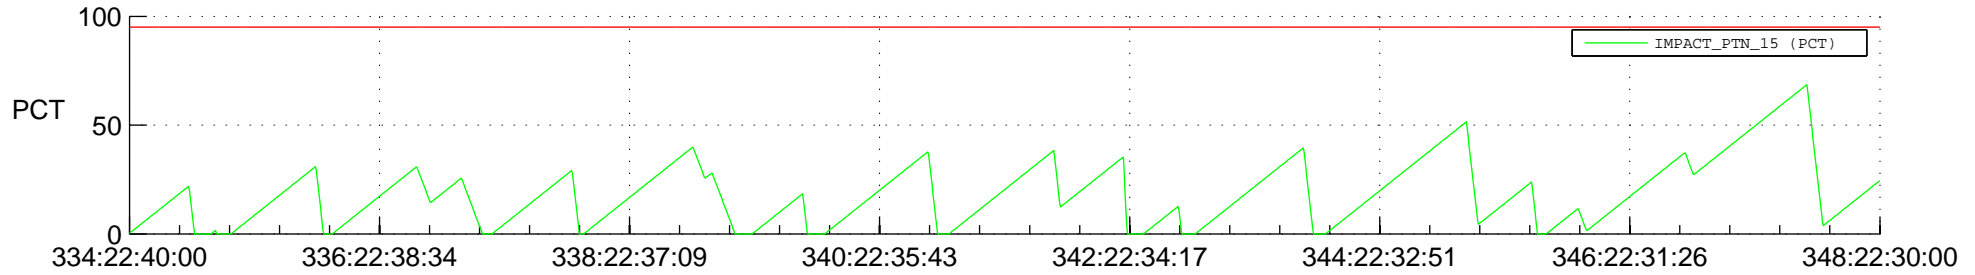

STEREO AHEAD SSR PCT Full Prediction

SWAVES_Percent_Full_Prediction

IMPACT_Percent_Full_Prediction

PLASTIC_Percent_Full_Prediction

Spacecraft_DownLink_Rate

Ground Time (2013:334:22:40:00.000 -2013:348:22:30:00.000)