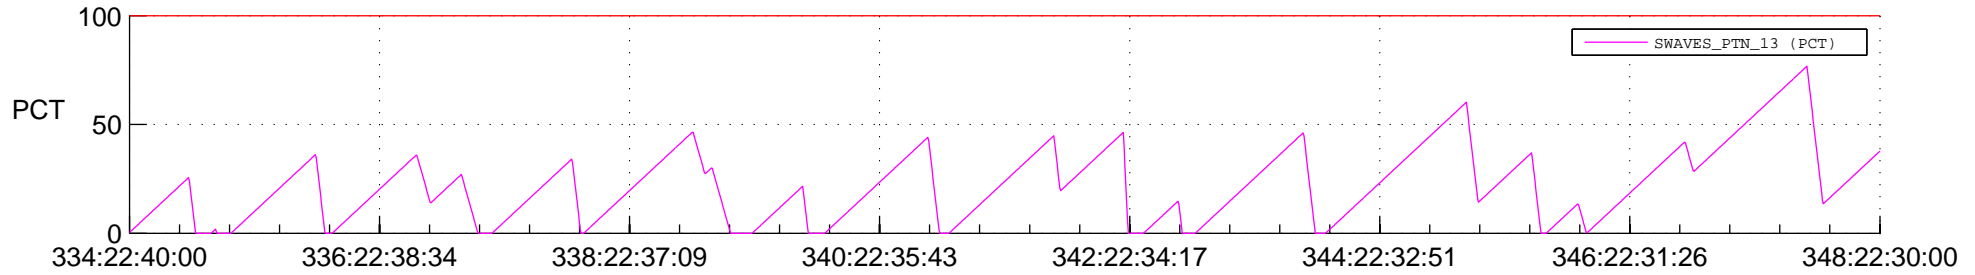

STEREO AHEAD SSR PCT Full Prediction

SWAVES_Percent_Full_Prediction

IMPACT_Percent_Full_Prediction

PLASTIC_Percent_Full_Prediction

Spacecraft_DownLink_Rate

Ground Time (2013:334:22:40:00.000 -2013:348:22:30:00.000)