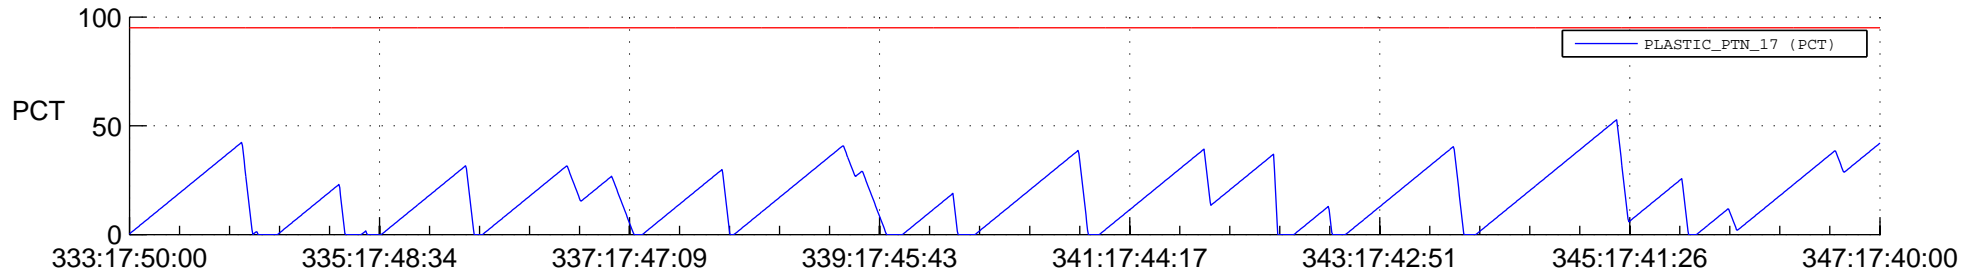

STEREO AHEAD SSR PCT Full Prediction

SWAVES_Percent_Full_Prediction

IMPACT_Percent_Full_Prediction

PLASTIC_Percent_Full_Prediction

Spacecraft_DownLink_Rate

Ground Time (2013:333:17:50:00.000 -2013:347:17:40:00.000)