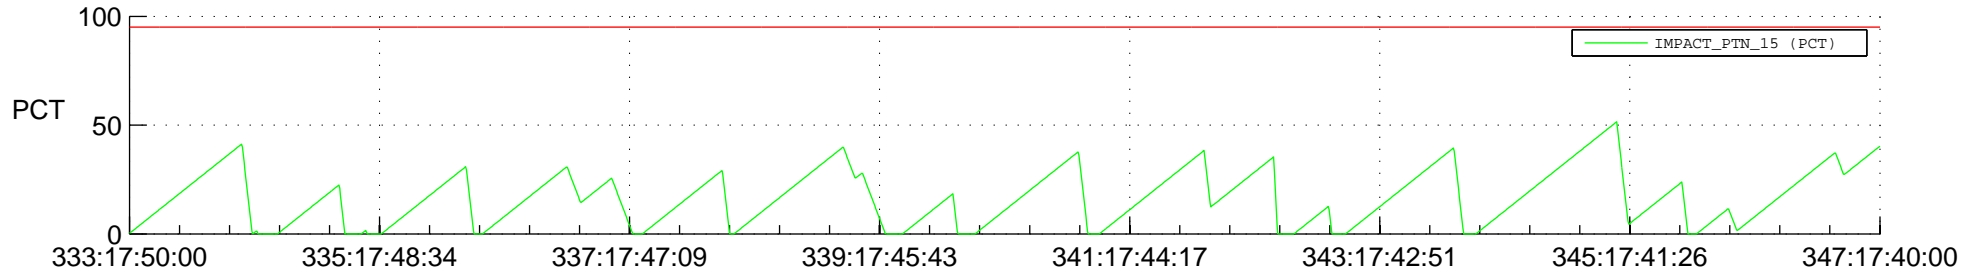

STEREO AHEAD SSR PCT Full Prediction

SWAVES_Percent_Full_Prediction

IMPACT_Percent_Full_Prediction

PLASTIC_Percent_Full_Prediction

Spacecraft_DownLink_Rate

Ground Time (2013:333:17:50:00.000 -2013:347:17:40:00.000)