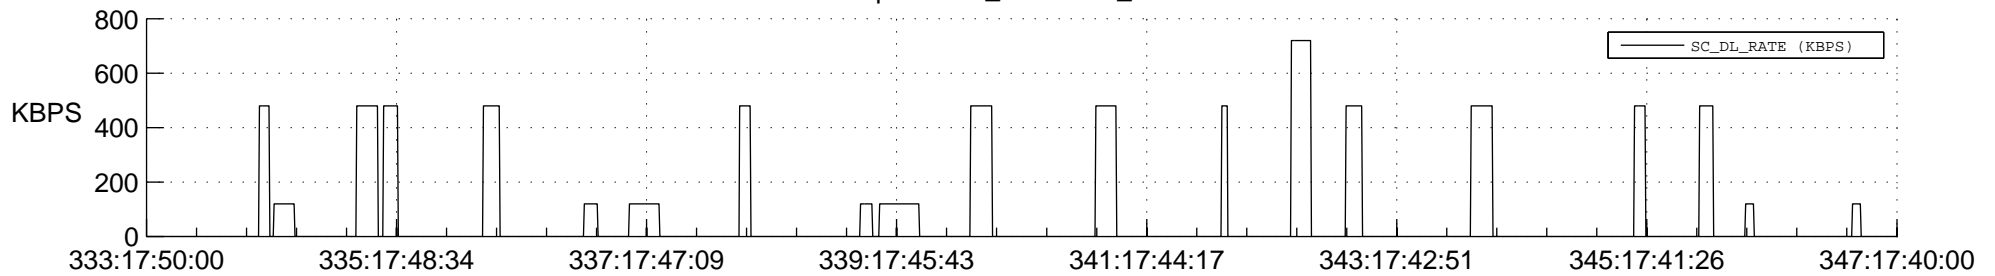

STEREO AHEAD SSR PCT Full Prediction

SWAVES_Percent_Full_Prediction

IMPACT_Percent_Full_Prediction

PLASTIC_Percent_Full_Prediction

Spacecraft_DownLink_Rate

Ground Time (2013:333:17:50:00.000 -2013:347:17:40:00.000)