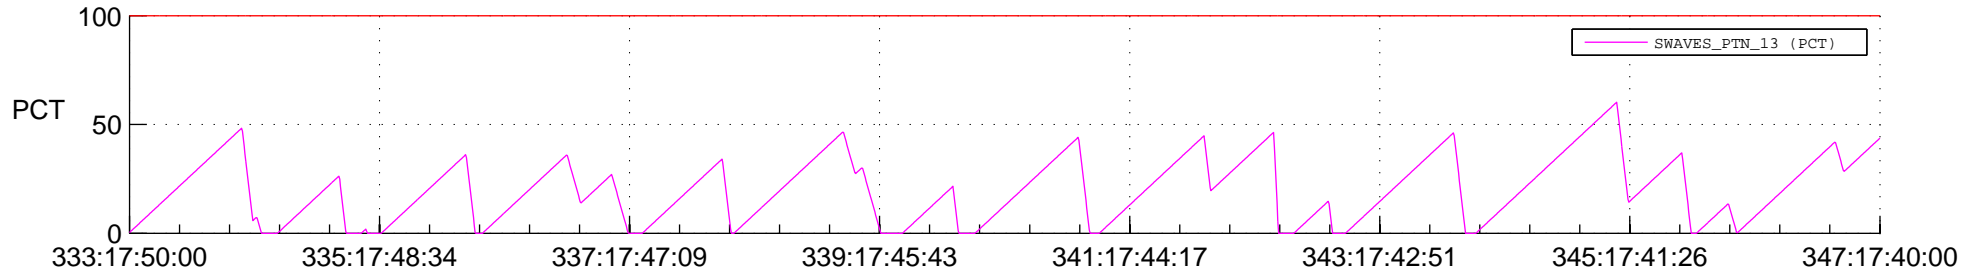

STEREO AHEAD SSR PCT Full Prediction

SWAVES_Percent_Full_Prediction

IMPACT_Percent_Full_Prediction

PLASTIC_Percent_Full_Prediction

Spacecraft_DownLink_Rate

Ground Time (2013:333:17:50:00.000 -2013:347:17:40:00.000)