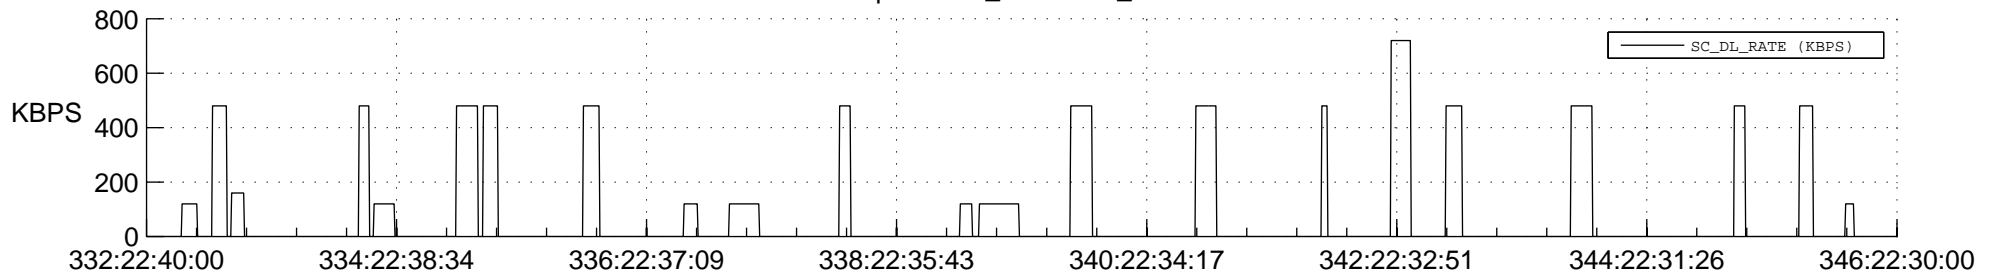

STEREO AHEAD SSR PCT Full Prediction

SWAVES_Percent_Full_Prediction

IMPACT_Percent_Full_Prediction

PLASTIC_Percent_Full_Prediction

Spacecraft_DownLink_Rate

Ground Time (2013:332:22:40:00.000 -2013:346:22:30:00.000)