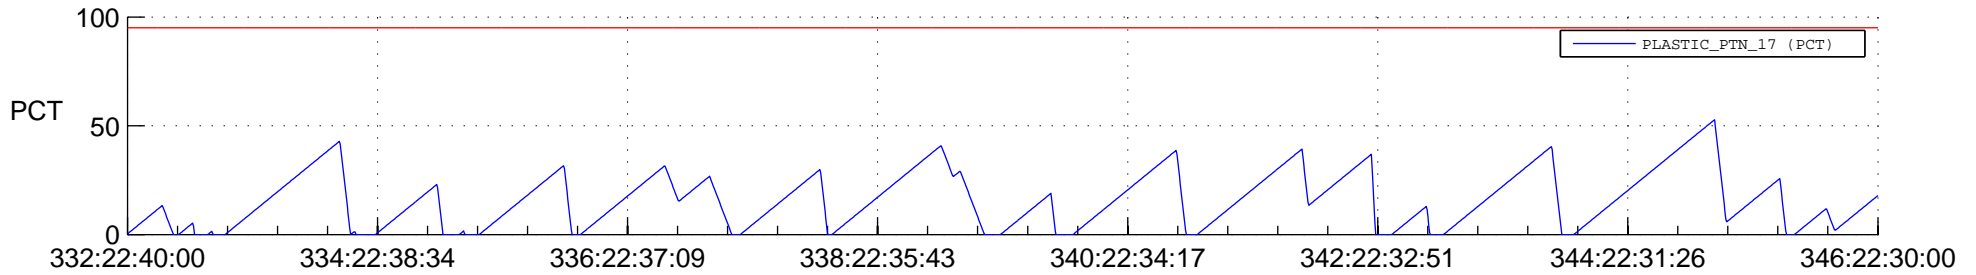

STEREO AHEAD SSR PCT Full Prediction

SWAVES_Percent_Full_Prediction

IMPACT_Percent_Full_Prediction

PLASTIC_Percent_Full_Prediction

Spacecraft_DownLink_Rate

Ground Time (2013:332:22:40:00.000 -2013:346:22:30:00.000)