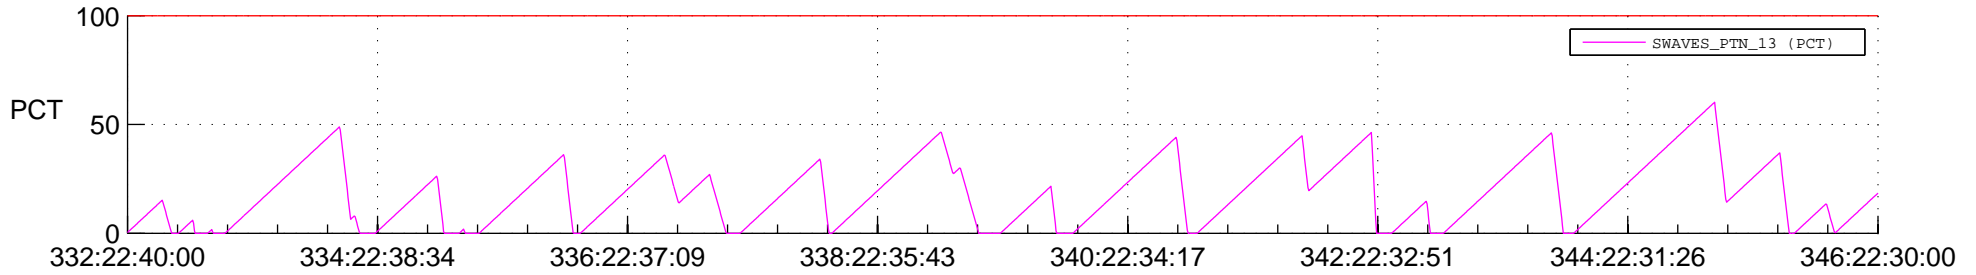

STEREO AHEAD SSR PCT Full Prediction

SWAVES_Percent_Full_Prediction

IMPACT_Percent_Full_Prediction

PLASTIC_Percent_Full_Prediction

Spacecraft_DownLink_Rate

Ground Time (2013:332:22:40:00.000 -2013:346:22:30:00.000)