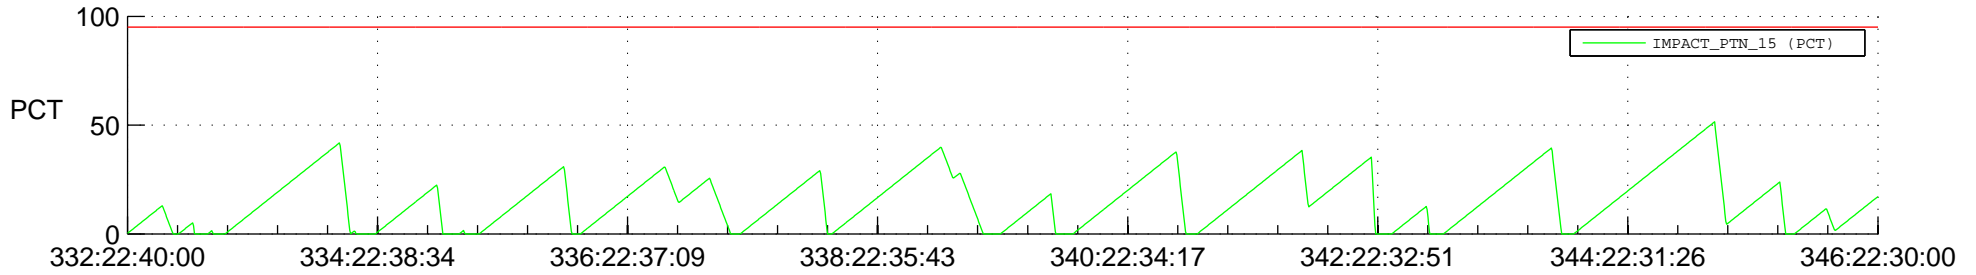

STEREO AHEAD SSR PCT Full Prediction

SWAVES_Percent_Full_Prediction

IMPACT_Percent_Full_Prediction

PLASTIC_Percent_Full_Prediction

Spacecraft_DownLink_Rate

Ground Time (2013:332:22:40:00.000 -2013:346:22:30:00.000)