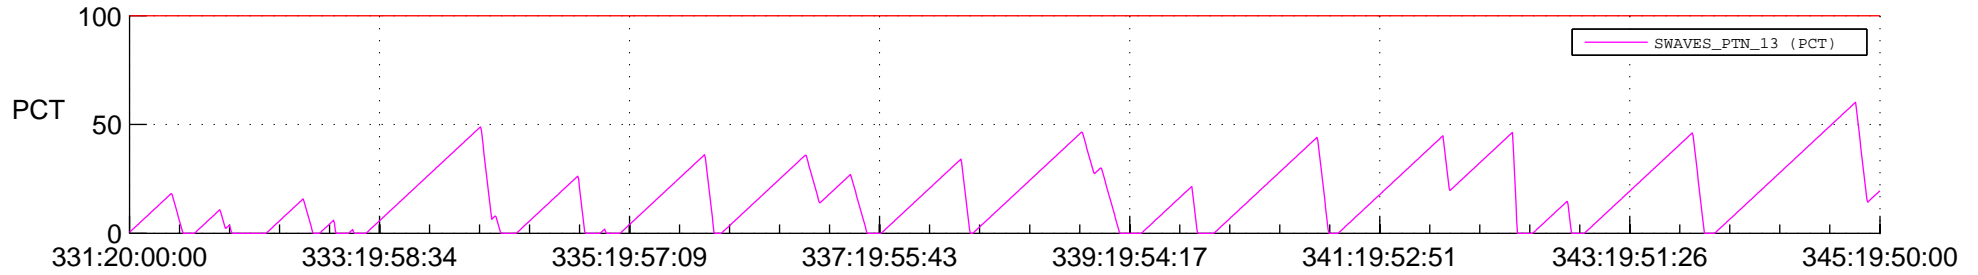

STEREO AHEAD SSR PCT Full Prediction

SWAVES_Percent_Full_Prediction

IMPACT_Percent_Full_Prediction

PLASTIC_Percent_Full_Prediction

Spacecraft_DownLink_Rate