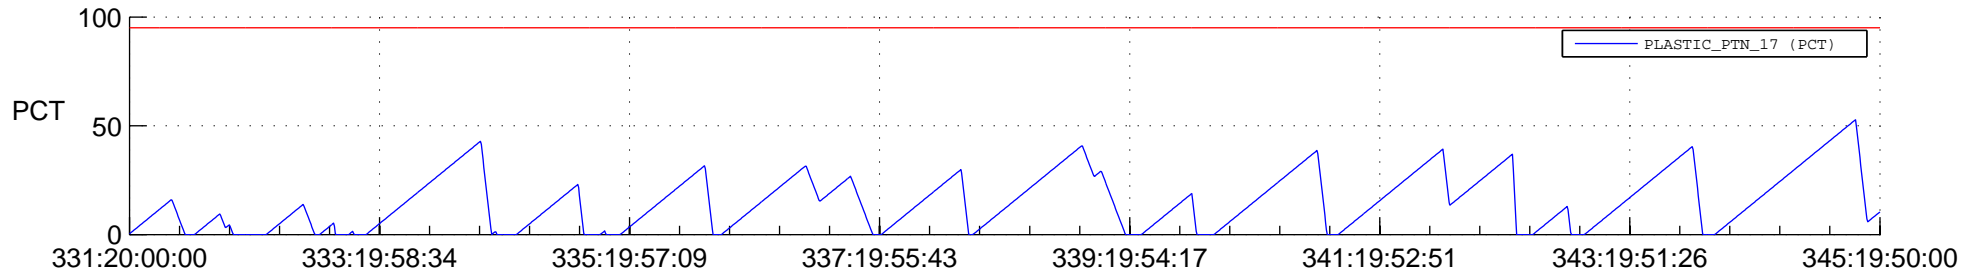

STEREO AHEAD SSR PCT Full Prediction

SWAVES_Percent_Full_Prediction

IMPACT_Percent_Full_Prediction

PLASTIC_Percent_Full_Prediction

Spacecraft_DownLink_Rate