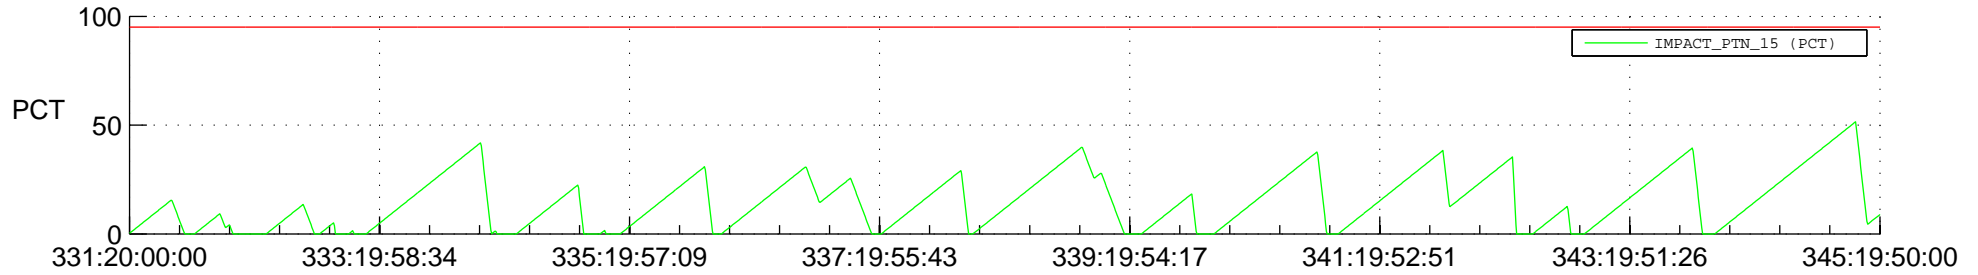

STEREO AHEAD SSR PCT Full Prediction

SWAVES_Percent_Full_Prediction

IMPACT_Percent_Full_Prediction

PLASTIC_Percent_Full_Prediction

Spacecraft_DownLink_Rate