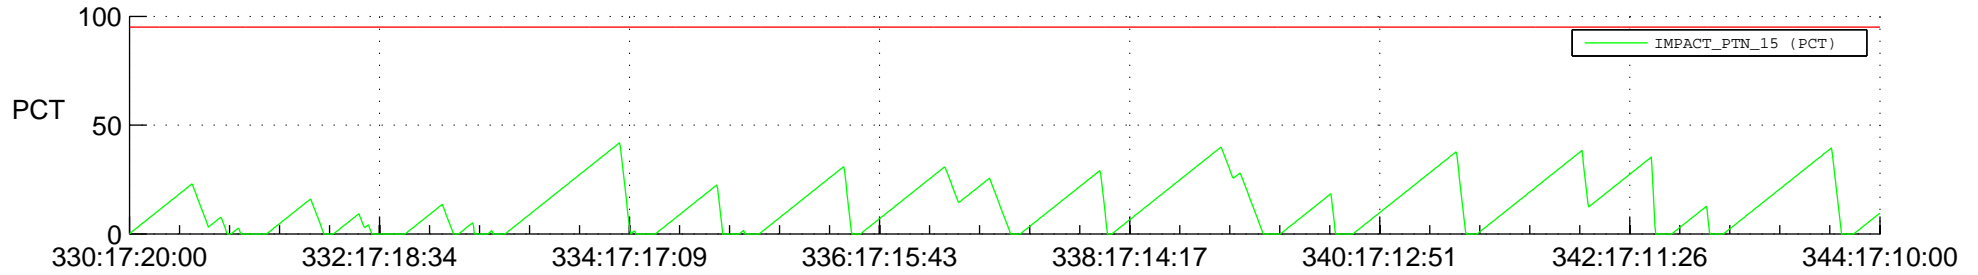

STEREO AHEAD SSR PCT Full Prediction

SWAVES_Percent_Full_Prediction

IMPACT_Percent_Full_Prediction

PLASTIC_Percent_Full_Prediction

Spacecraft_DownLink_Rate

Ground Time (2013:330:17:20:00.000 -2013:344:17:10:00.000)