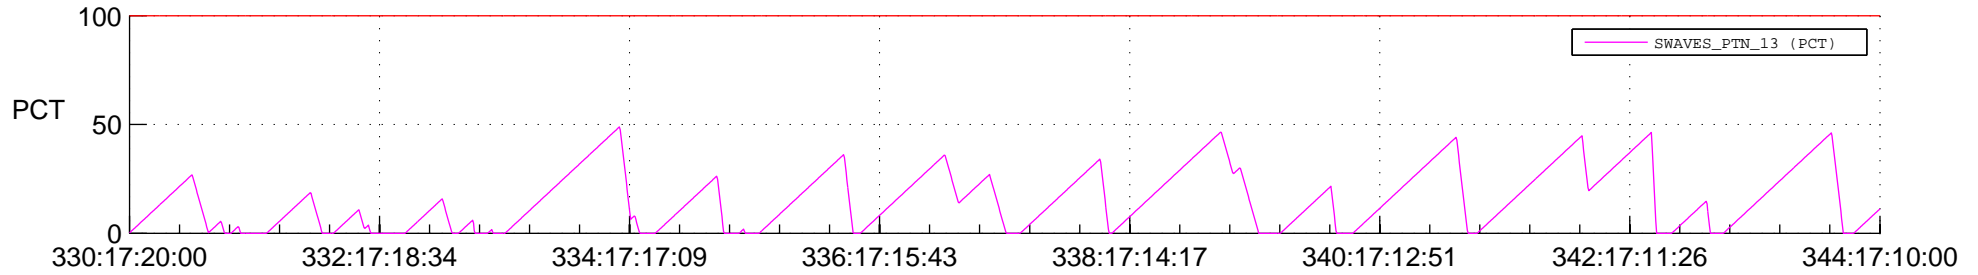

STEREO AHEAD SSR PCT Full Prediction

SWAVES_Percent_Full_Prediction

IMPACT_Percent_Full_Prediction

PLASTIC_Percent_Full_Prediction

Spacecraft_DownLink_Rate

Ground Time (2013:330:17:20:00.000 -2013:344:17:10:00.000)