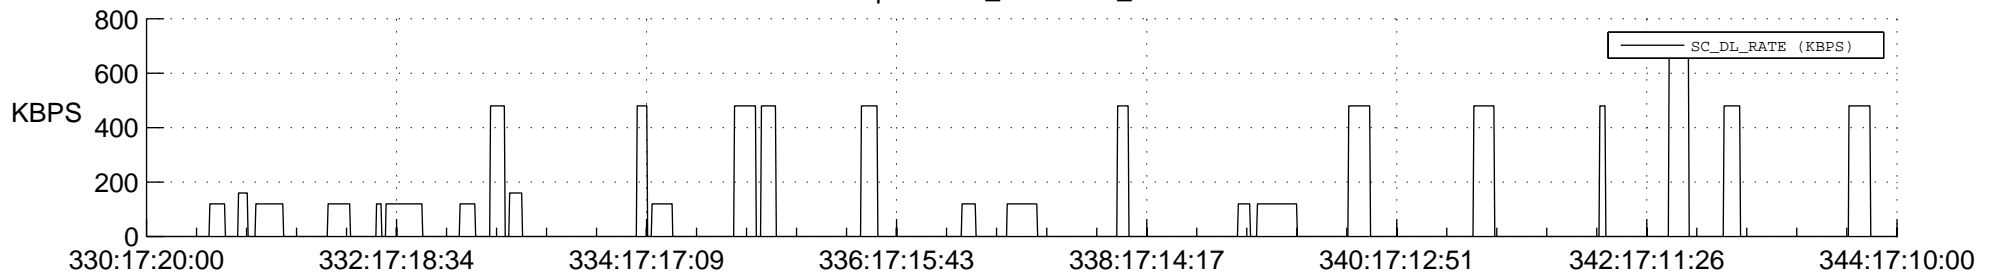

STEREO AHEAD SSR PCT Full Prediction

SWAVES_Percent_Full_Prediction

IMPACT_Percent_Full_Prediction

PLASTIC_Percent_Full_Prediction

Spacecraft_DownLink_Rate

Ground Time (2013:330:17:20:00.000 -2013:344:17:10:00.000)