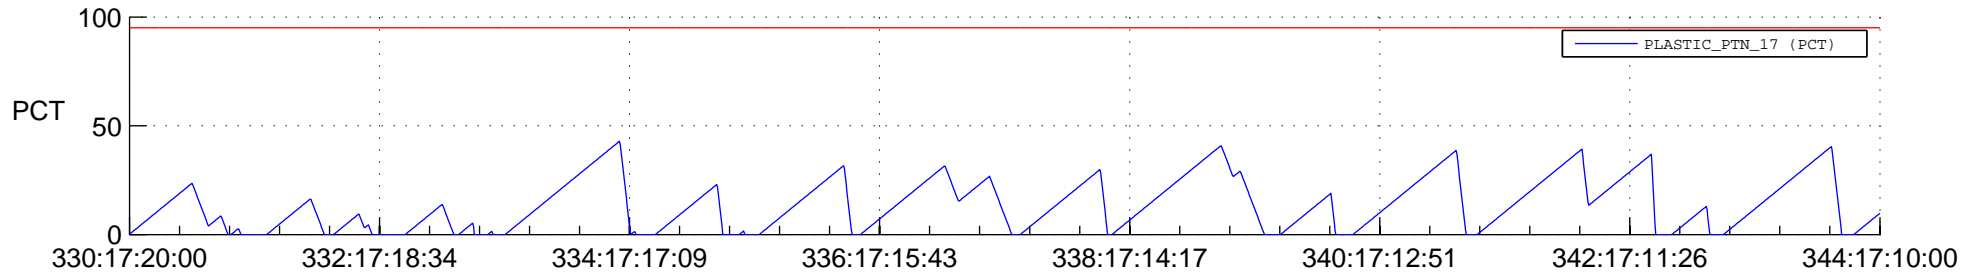

STEREO AHEAD SSR PCT Full Prediction

SWAVES_Percent_Full_Prediction

IMPACT_Percent_Full_Prediction

PLASTIC_Percent_Full_Prediction

Spacecraft_DownLink_Rate

Ground Time (2013:330:17:20:00.000 -2013:344:17:10:00.000)