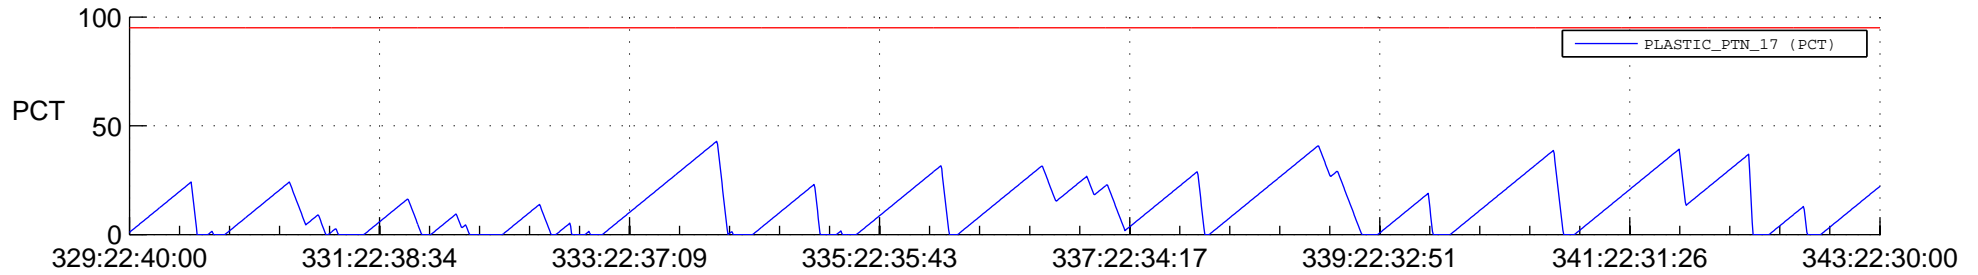

STEREO AHEAD SSR PCT Full Prediction

SWAVES_Percent_Full_Prediction

IMPACT_Percent_Full_Prediction

PLASTIC_Percent_Full_Prediction

Spacecraft_DownLink_Rate

Ground Time (2013:329:22:40:00.000 -2013:343:22:30:00.000)