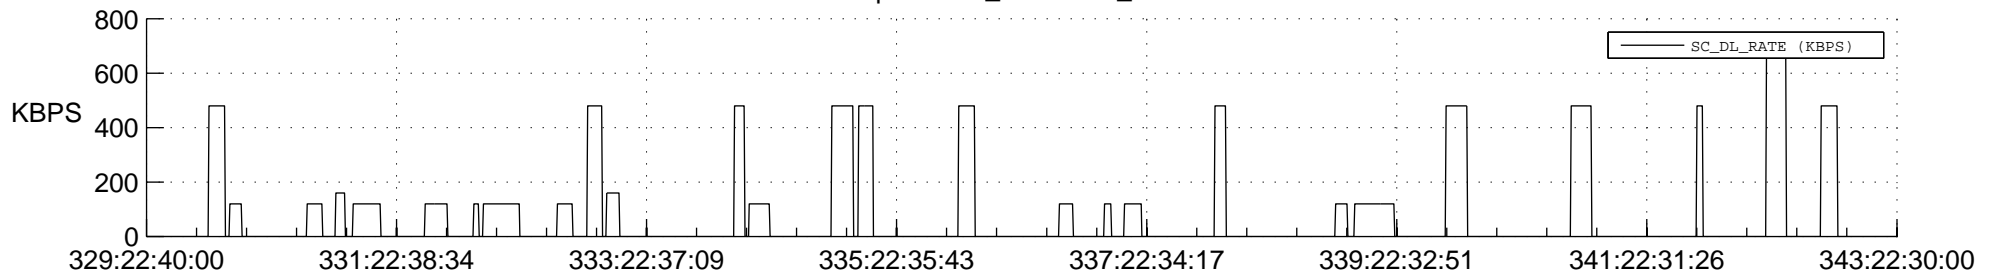

STEREO AHEAD SSR PCT Full Prediction

SWAVES_Percent_Full_Prediction

IMPACT_Percent_Full_Prediction

PLASTIC_Percent_Full_Prediction

Spacecraft_DownLink_Rate

Ground Time (2013:329:22:40:00.000 -2013:343:22:30:00.000)