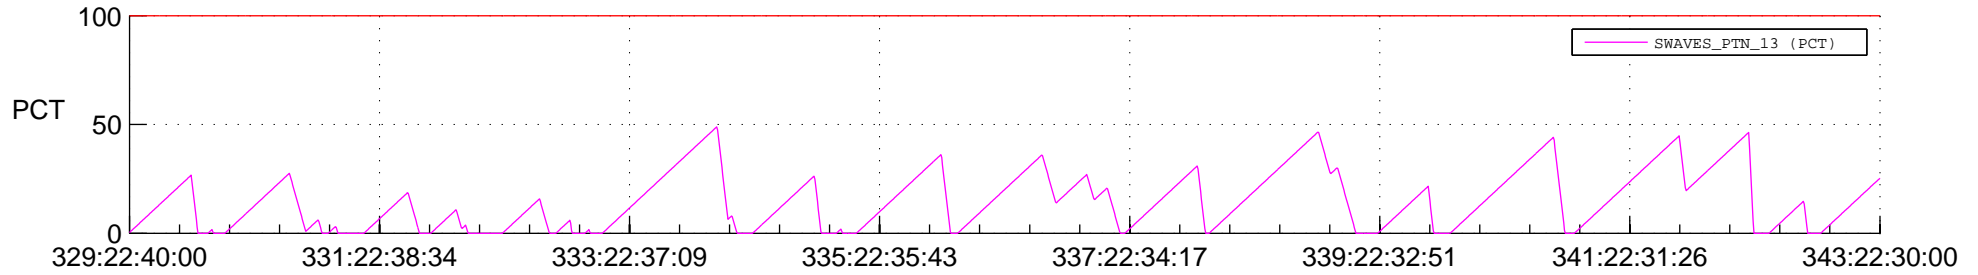

STEREO AHEAD SSR PCT Full Prediction

SWAVES_Percent_Full_Prediction

IMPACT_Percent_Full_Prediction

PLASTIC_Percent_Full_Prediction

Spacecraft_DownLink_Rate

Ground Time (2013:329:22:40:00.000 -2013:343:22:30:00.000)