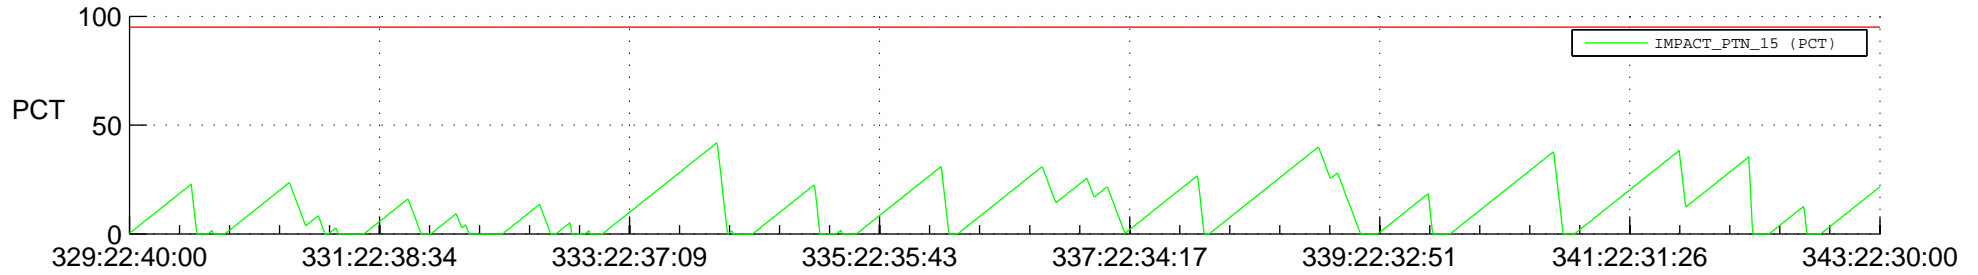

STEREO AHEAD SSR PCT Full Prediction

SWAVES_Percent_Full_Prediction

IMPACT_Percent_Full_Prediction

PLASTIC_Percent_Full_Prediction

Spacecraft_DownLink_Rate

Ground Time (2013:329:22:40:00.000 -2013:343:22:30:00.000)