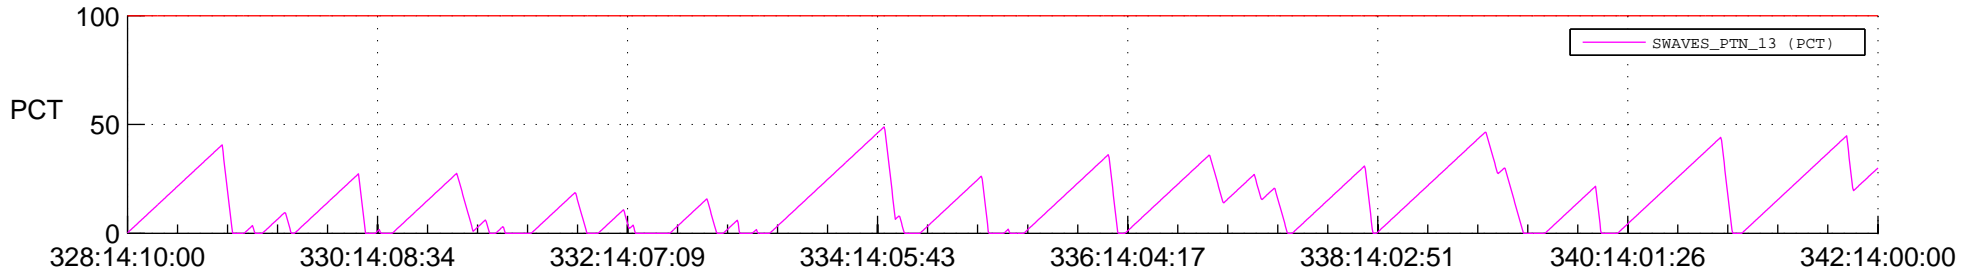

STEREO AHEAD SSR PCT Full Prediction

SWAVES_Percent_Full_Prediction

IMPACT_Percent_Full_Prediction

PLASTIC_Percent_Full_Prediction

Spacecraft_DownLink_Rate

Ground Time (2013:328:14:10:00.000 -2013:342:14:00:00.000)