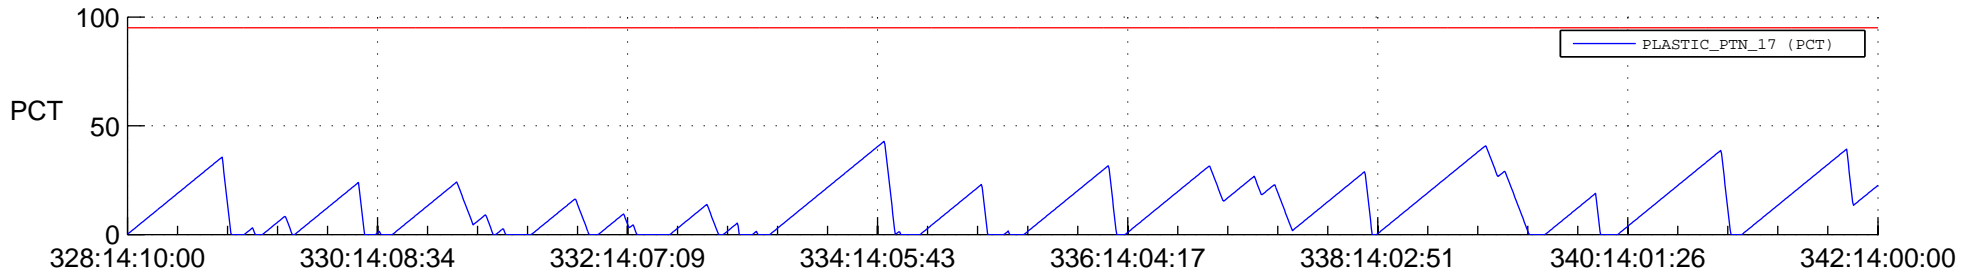

STEREO AHEAD SSR PCT Full Prediction

SWAVES_Percent_Full_Prediction

IMPACT_Percent_Full_Prediction

PLASTIC_Percent_Full_Prediction

Spacecraft_DownLink_Rate

Ground Time (2013:328:14:10:00.000 -2013:342:14:00:00.000)