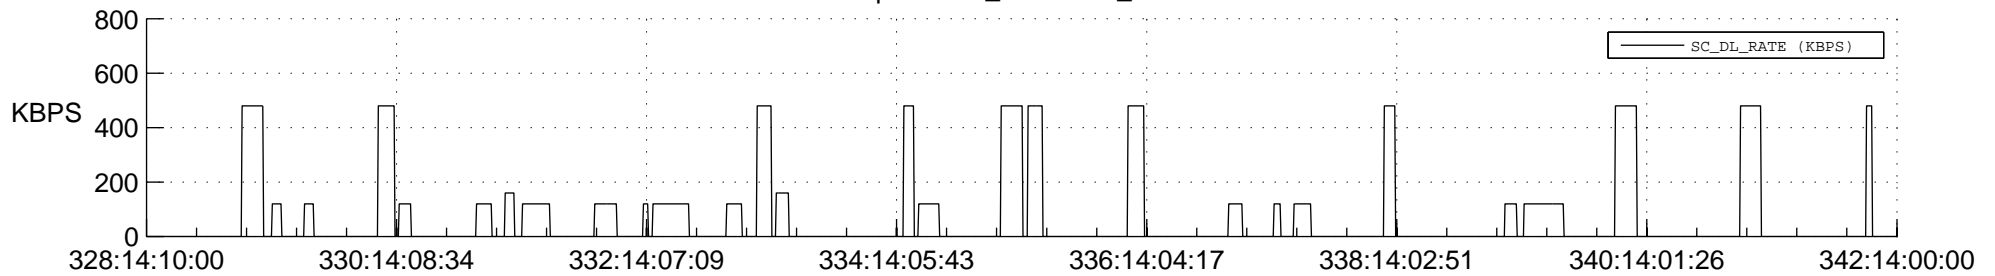

STEREO AHEAD SSR PCT Full Prediction

SWAVES_Percent_Full_Prediction

IMPACT_Percent_Full_Prediction

PLASTIC_Percent_Full_Prediction

Spacecraft_DownLink_Rate

Ground Time (2013:328:14:10:00.000 -2013:342:14:00:00.000)