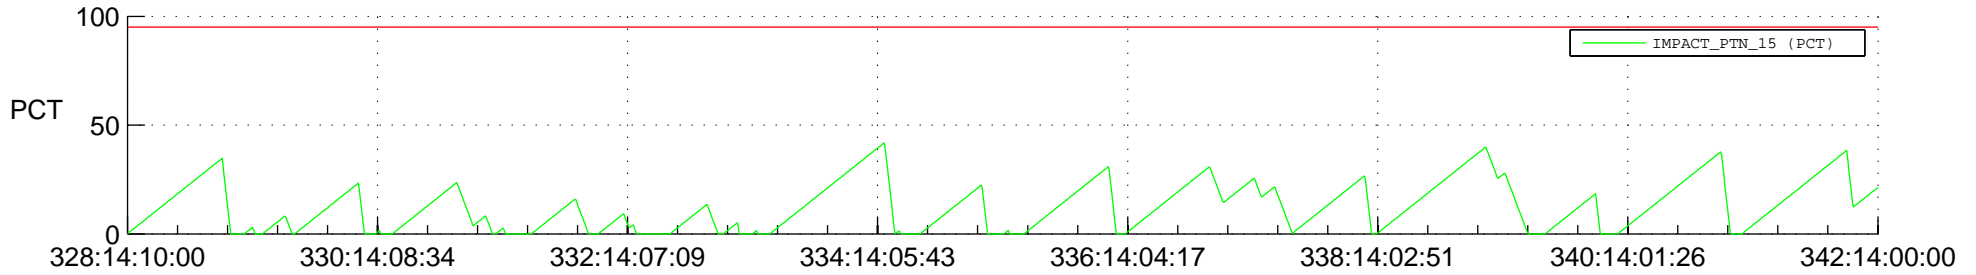

STEREO AHEAD SSR PCT Full Prediction

SWAVES_Percent_Full_Prediction

IMPACT_Percent_Full_Prediction

PLASTIC_Percent_Full_Prediction

Spacecraft_DownLink_Rate

Ground Time (2013:328:14:10:00.000 -2013:342:14:00:00.000)