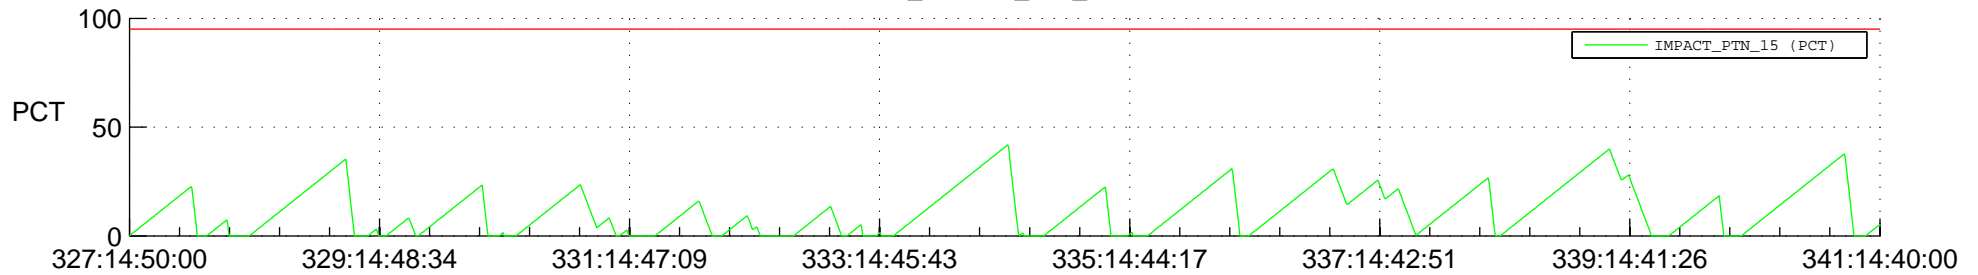

STEREO AHEAD SSR PCT Full Prediction

SWAVES_Percent_Full_Prediction

IMPACT_Percent_Full_Prediction

PLASTIC_Percent_Full_Prediction

Spacecraft_DownLink_Rate

Ground Time (2013:327:14:50:00.000 -2013:341:14:40:00.000)