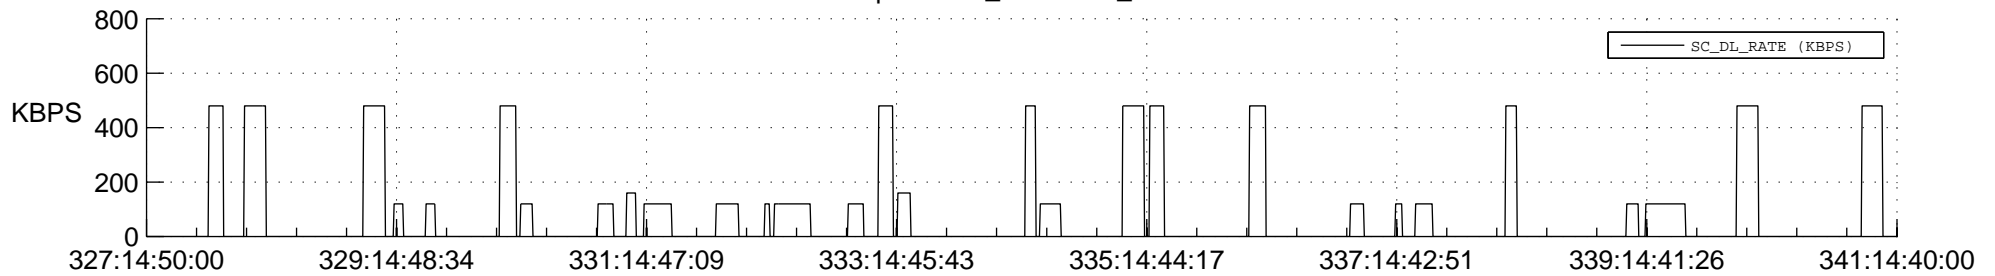

STEREO AHEAD SSR PCT Full Prediction

SWAVES_Percent_Full_Prediction

IMPACT_Percent_Full_Prediction

PLASTIC_Percent_Full_Prediction

Spacecraft_DownLink_Rate

Ground Time (2013:327:14:50:00.000 -2013:341:14:40:00.000)