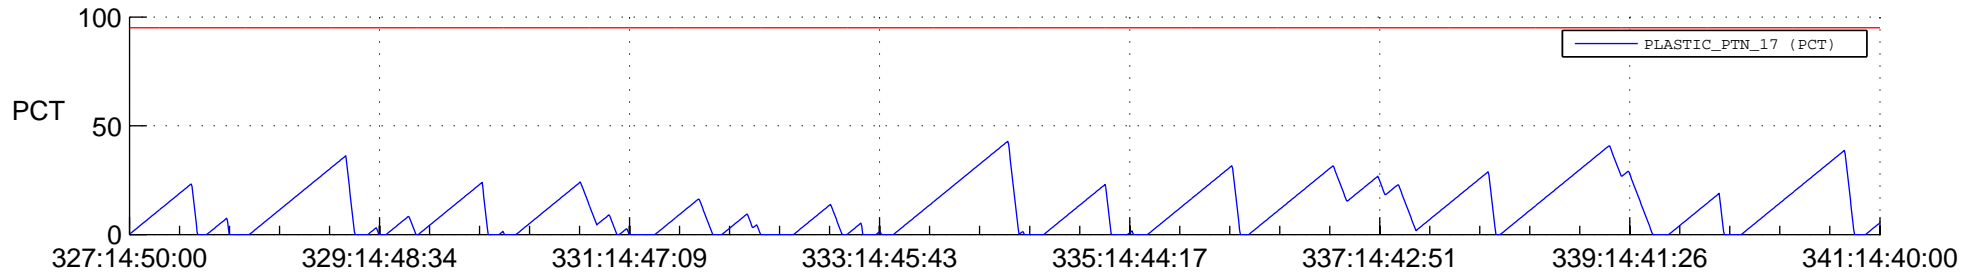

STEREO AHEAD SSR PCT Full Prediction

SWAVES_Percent_Full_Prediction

IMPACT_Percent_Full_Prediction

PLASTIC_Percent_Full_Prediction

Spacecraft_DownLink_Rate

Ground Time (2013:327:14:50:00.000 -2013:341:14:40:00.000)