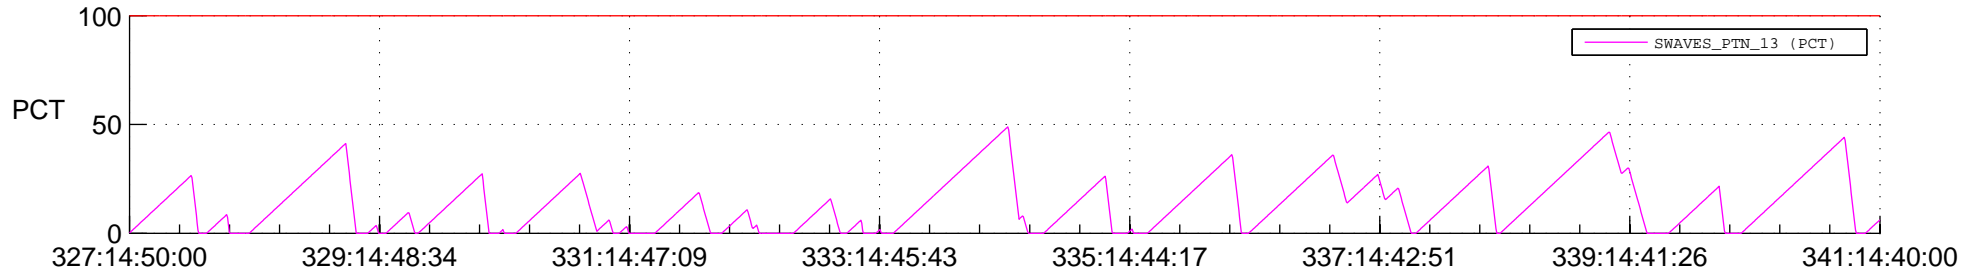

STEREO AHEAD SSR PCT Full Prediction

SWAVES_Percent_Full_Prediction

IMPACT_Percent_Full_Prediction

PLASTIC_Percent_Full_Prediction

Spacecraft_DownLink_Rate

Ground Time (2013:327:14:50:00.000 -2013:341:14:40:00.000)