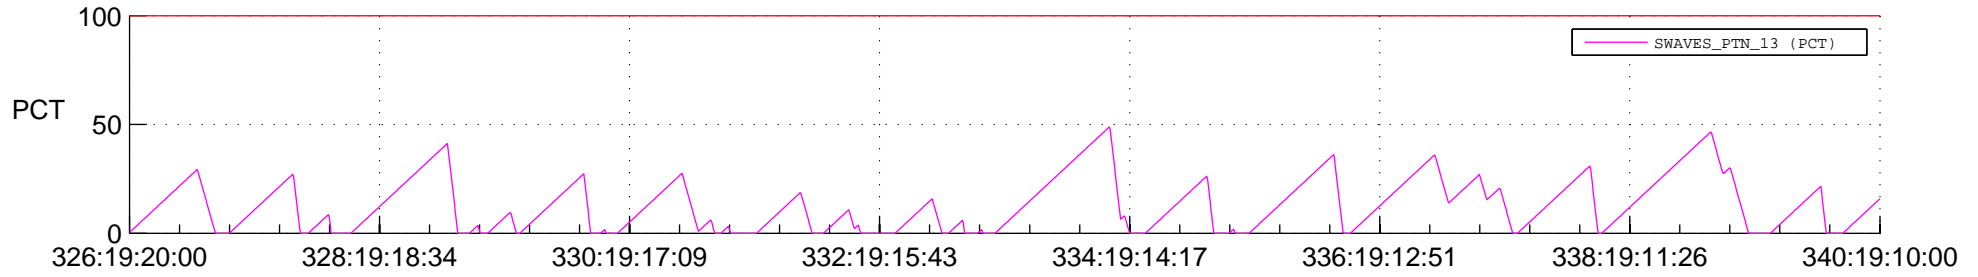

STEREO AHEAD SSR PCT Full Prediction

SWAVES_Percent_Full_Prediction

IMPACT_Percent_Full_Prediction

PLASTIC_Percent_Full_Prediction

Spacecraft_DownLink_Rate

Ground Time (2013:326:19:20:00.000 -2013:340:19:10:00.000)