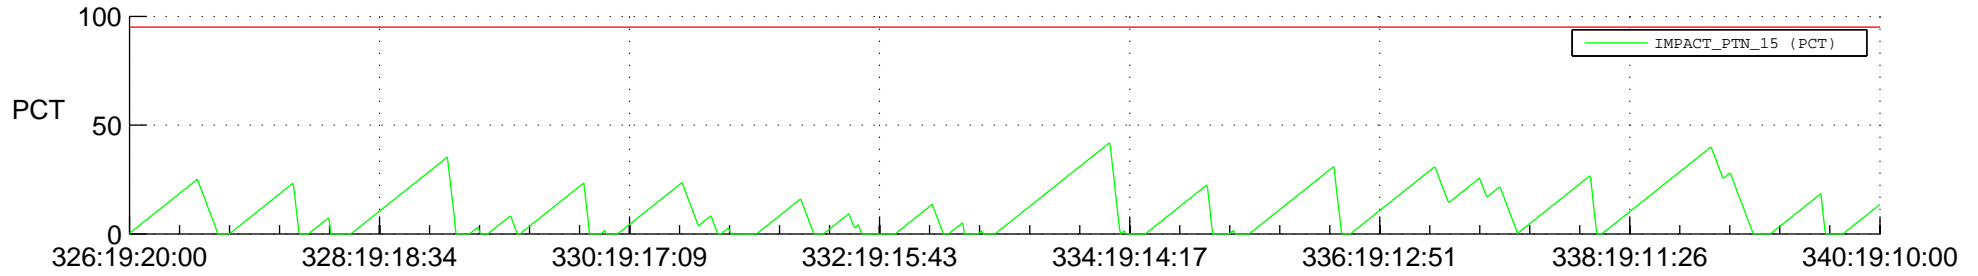

STEREO AHEAD SSR PCT Full Prediction

SWAVES_Percent_Full_Prediction

IMPACT_Percent_Full_Prediction

PLASTIC_Percent_Full_Prediction

Spacecraft_DownLink_Rate

Ground Time (2013:326:19:20:00.000 -2013:340:19:10:00.000)