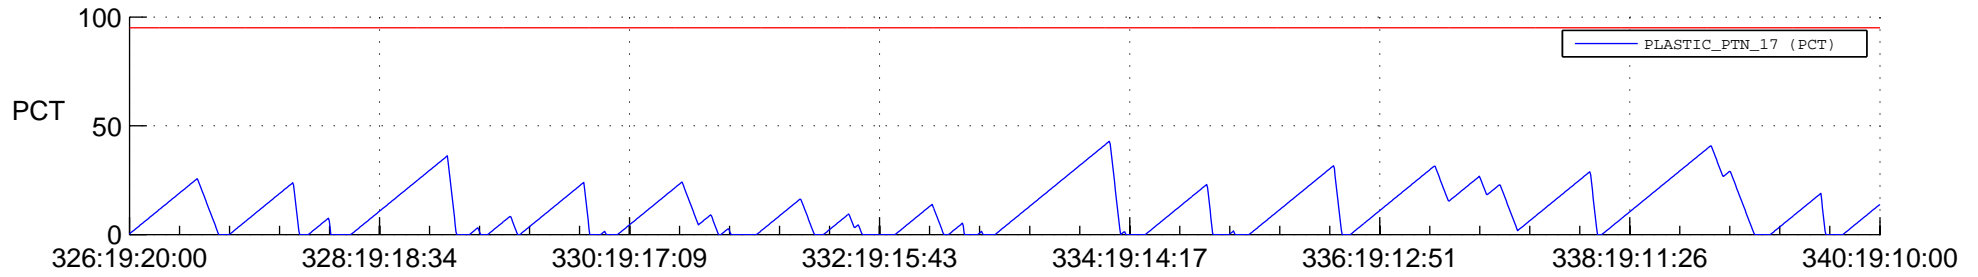

STEREO AHEAD SSR PCT Full Prediction

SWAVES_Percent_Full_Prediction

IMPACT_Percent_Full_Prediction

PLASTIC_Percent_Full_Prediction

Spacecraft_DownLink_Rate

Ground Time (2013:326:19:20:00.000 -2013:340:19:10:00.000)