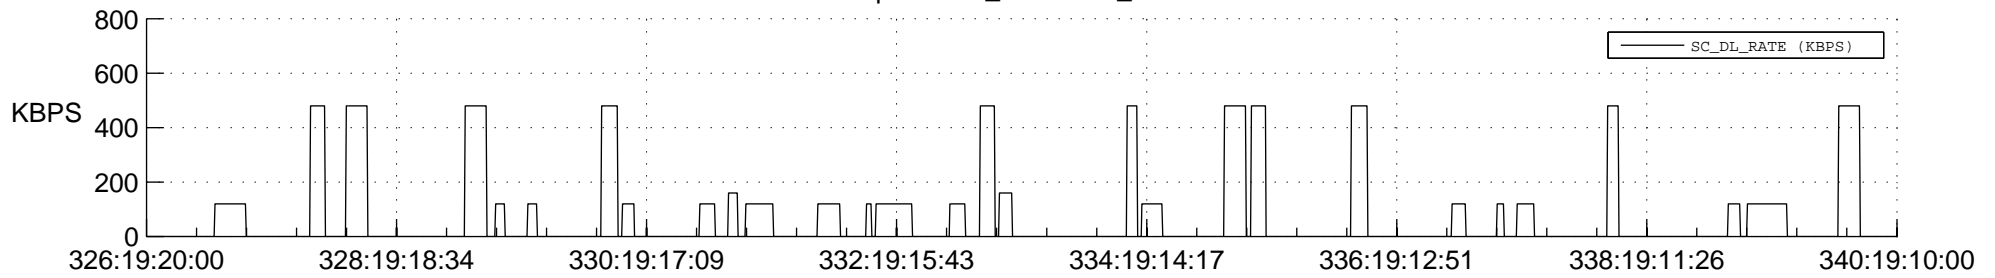

STEREO AHEAD SSR PCT Full Prediction

SWAVES_Percent_Full_Prediction

IMPACT_Percent_Full_Prediction

PLASTIC_Percent_Full_Prediction

Spacecraft_DownLink_Rate

Ground Time (2013:326:19:20:00.000 -2013:340:19:10:00.000)