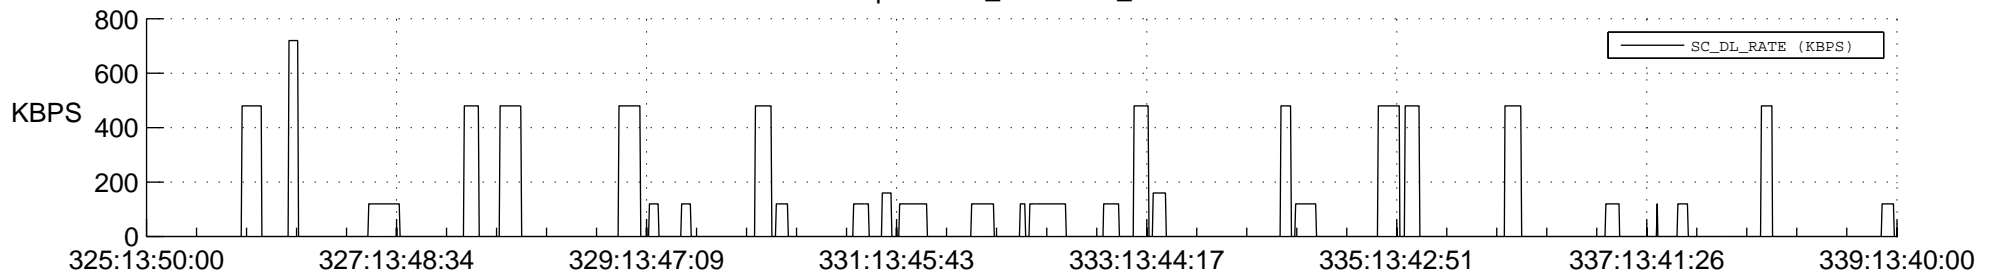

## Spacecraft\_DownLink\_Rate

Ground Time (2013:325:13:50:00.000 -2013:339:13:40:00.000)