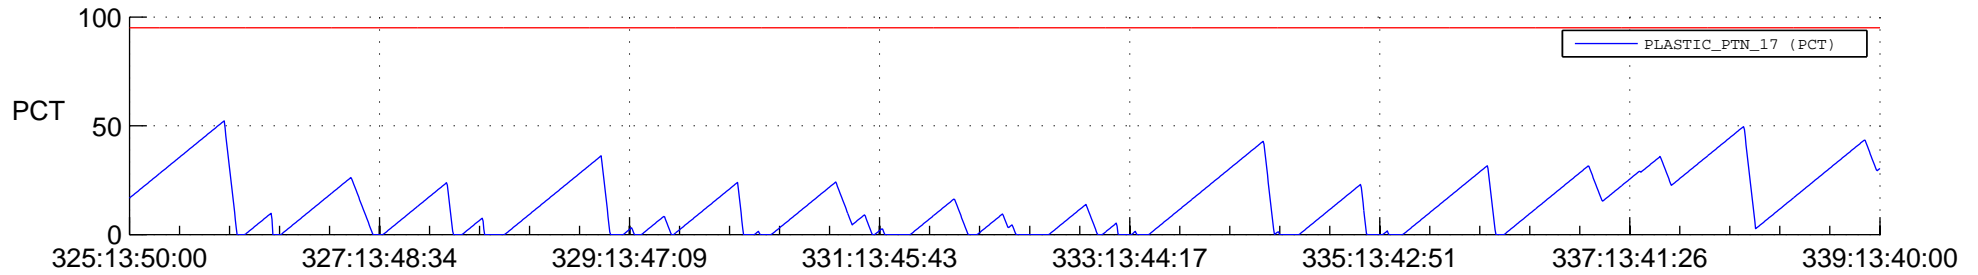

## SWAVES\_Percent\_Full\_Prediction

## Spacecraft\_DownLink\_Rate

Ground Time (2013:325:13:50:00.000 -2013:339:13:40:00.000)