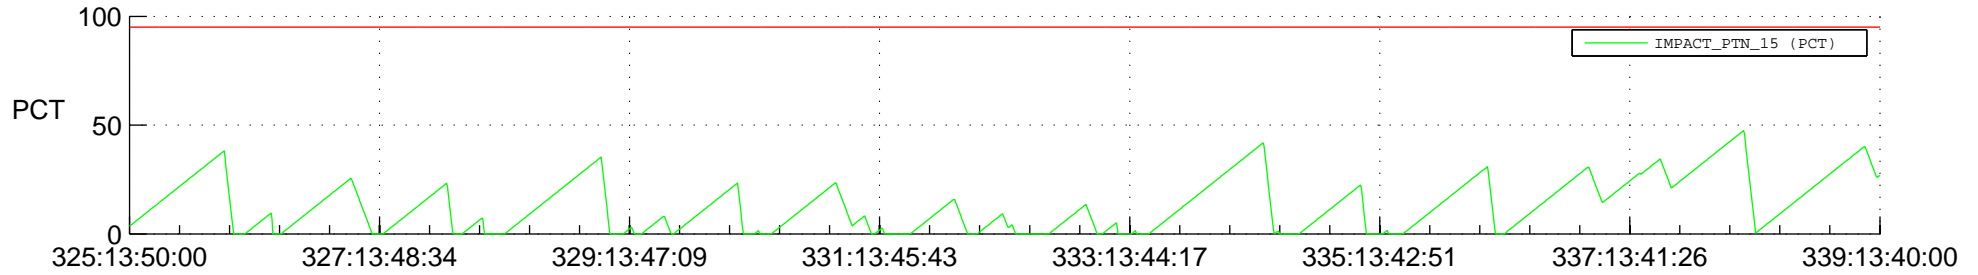

IMPACT_Percent_Full_Prediction