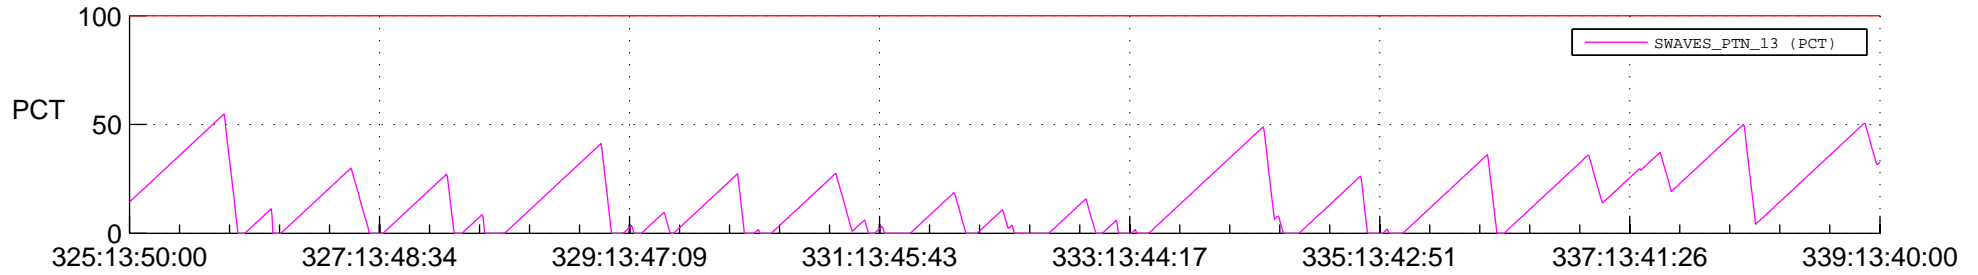

## SWAVES\_Percent\_Full\_Prediction

## Spacecraft\_DownLink\_Rate

Ground Time (2013:325:13:50:00.000 -2013:339:13:40:00.000)