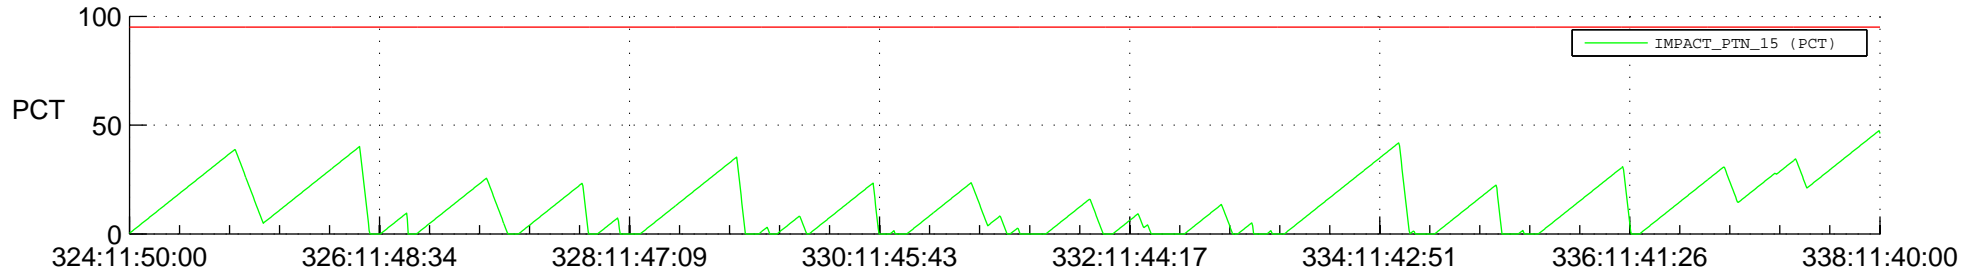

IMPACT_Percent_Full_Prediction