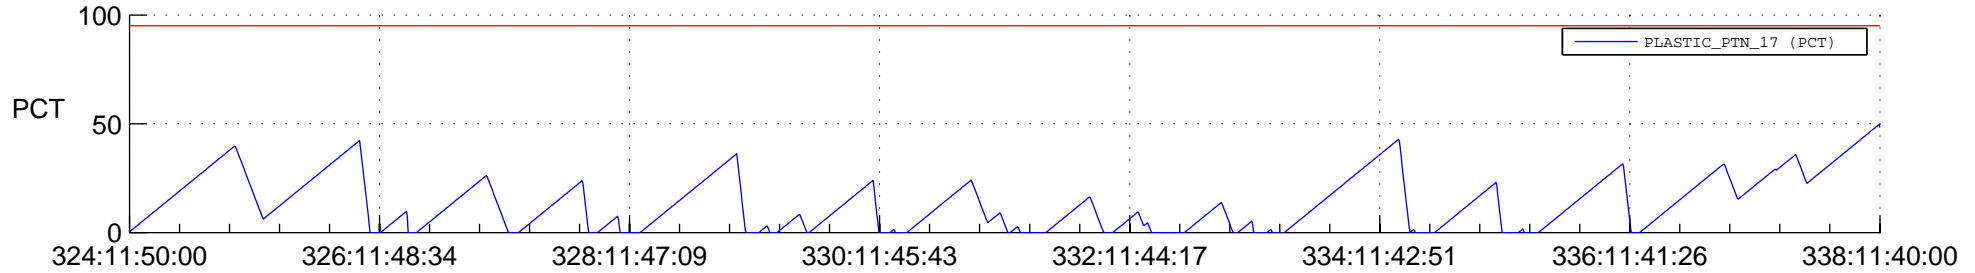

# STEREO AHEAD SSR PCT Full Prediction

## SWAVES\_Percent\_Full\_Prediction

## Spacecraft\_DownLink\_Rate

Ground Time (2013:324:11:50:00.000 -2013:338:11:40:00.000)