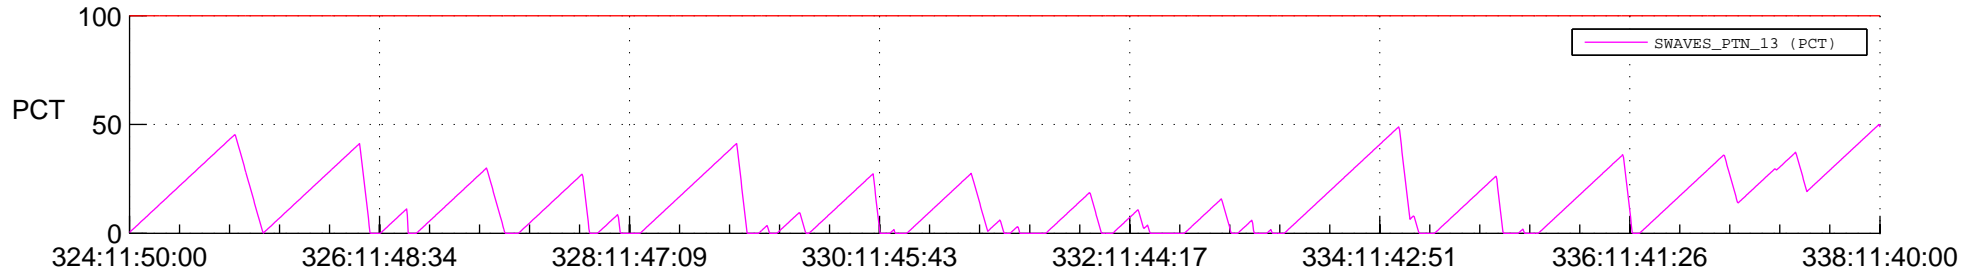

## SWAVES\_Percent\_Full\_Prediction

## Spacecraft\_DownLink\_Rate

Ground Time (2013:324:11:50:00.000 -2013:338:11:40:00.000)