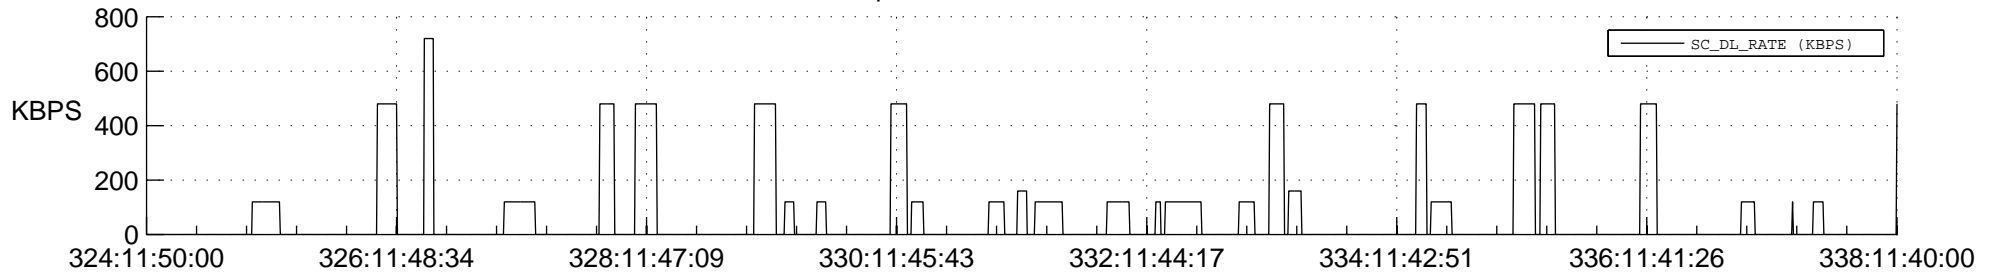

## Spacecraft\_DownLink\_Rate

Ground Time (2013:324:11:50:00.000 -2013:338:11:40:00.000)