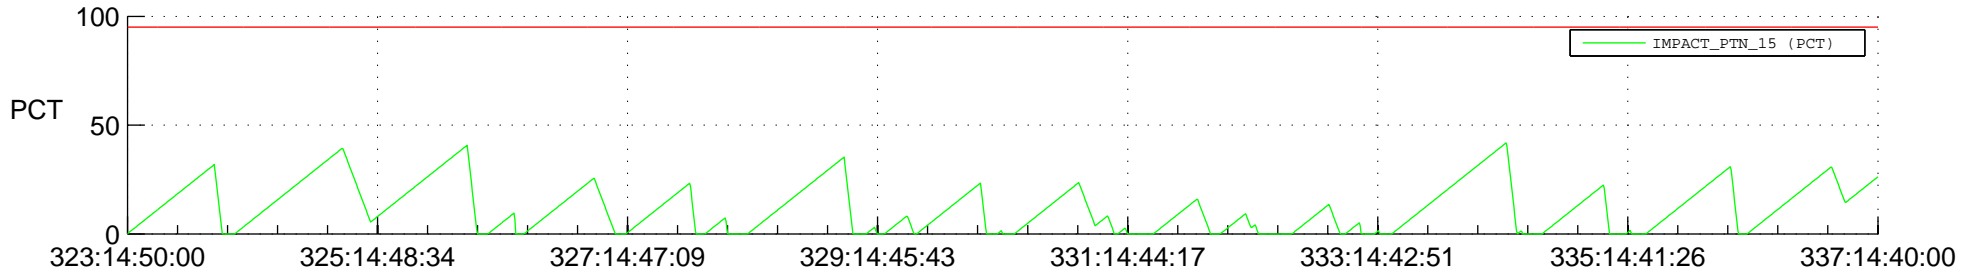

IMPACT_Percent_Full_Prediction