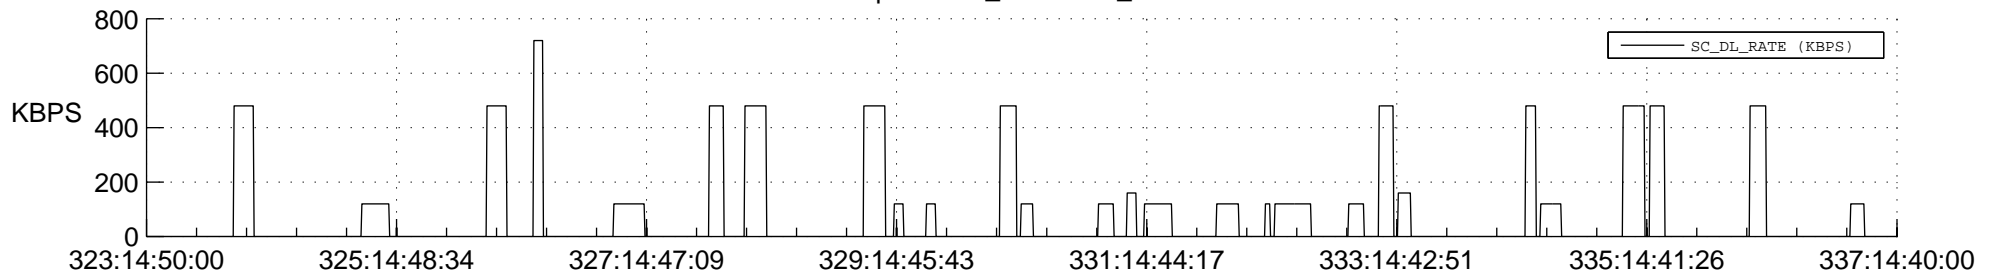

## Spacecraft\_DownLink\_Rate

Ground Time (2013:323:14:50:00.000 -2013:337:14:40:00.000)