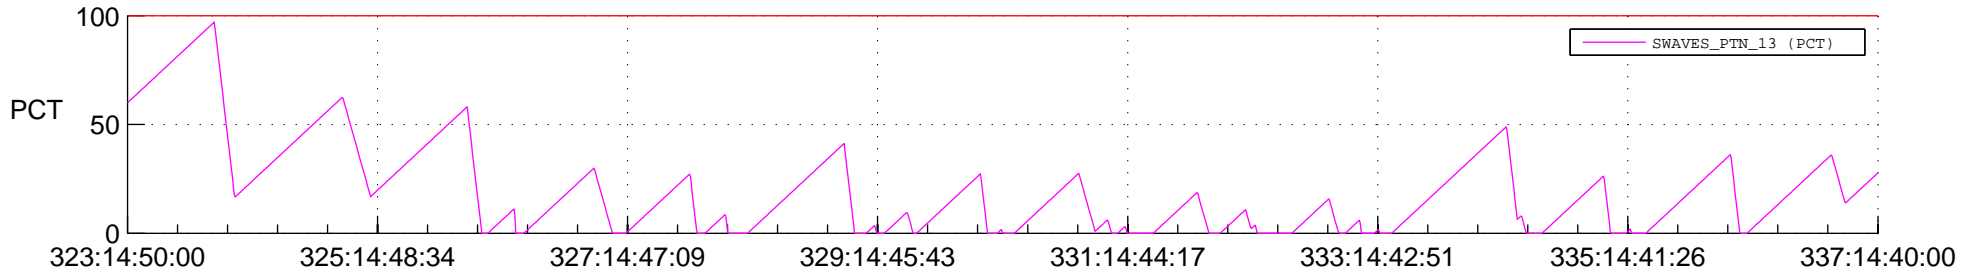

## SWAVES\_Percent\_Full\_Prediction

## Spacecraft\_DownLink\_Rate

Ground Time (2013:323:14:50:00.000 -2013:337:14:40:00.000)