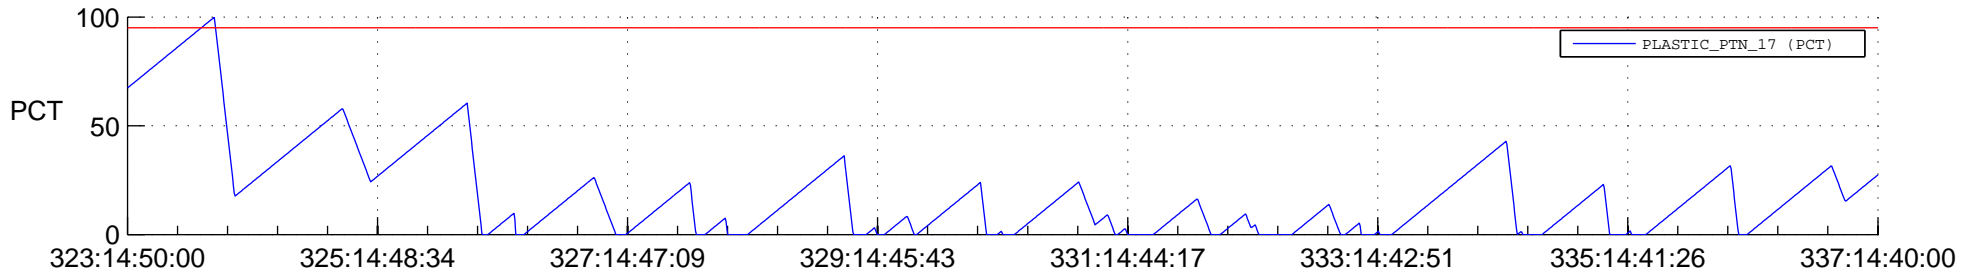

# STEREO AHEAD SSR PCT Full Prediction

## SWAVES\_Percent\_Full\_Prediction

## Spacecraft\_DownLink\_Rate

Ground Time (2013:323:14:50:00.000 -2013:337:14:40:00.000)