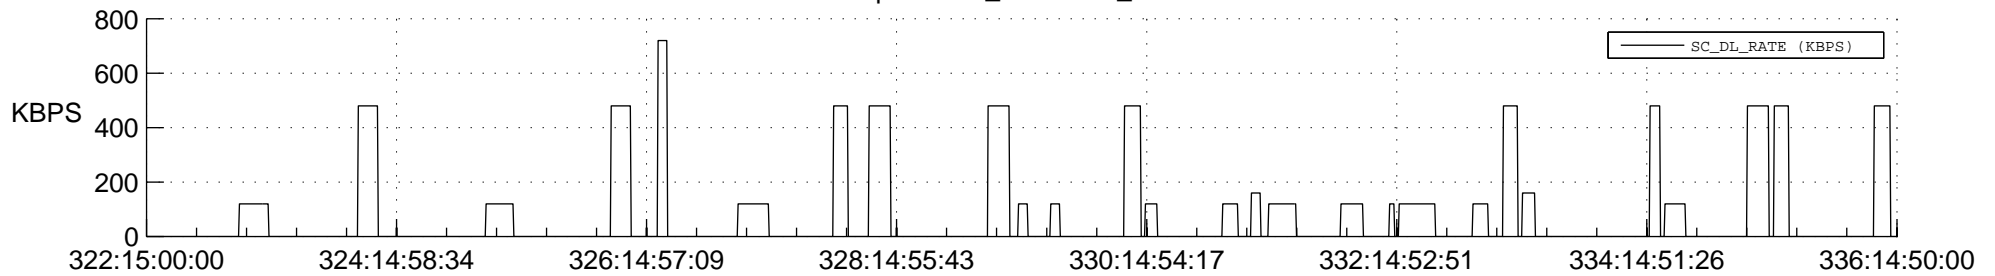

STEREO AHEAD SSR PCT Full Prediction

SWAVES_Percent_Full_Prediction

IMPACT_Percent_Full_Prediction

PLASTIC_Percent_Full_Prediction

Spacecraft_DownLink_Rate

Ground Time (2013:322:15:00:00.000 -2013:336:14:50:00.000)