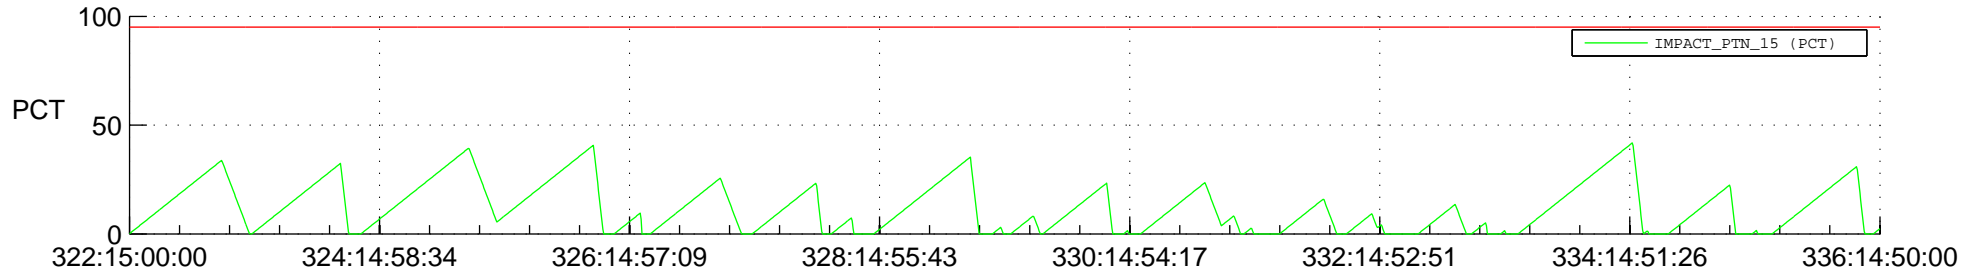

STEREO AHEAD SSR PCT Full Prediction

SWAVES_Percent_Full_Prediction

IMPACT_Percent_Full_Prediction

PLASTIC_Percent_Full_Prediction

Spacecraft_DownLink_Rate

Ground Time (2013:322:15:00:00.000 -2013:336:14:50:00.000)