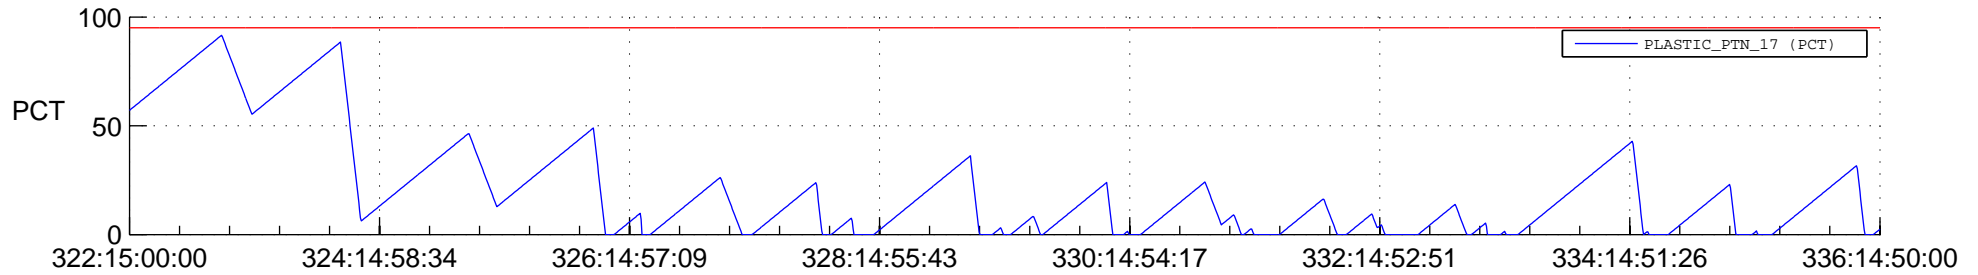

STEREO AHEAD SSR PCT Full Prediction

SWAVES_Percent_Full_Prediction

IMPACT_Percent_Full_Prediction

PLASTIC_Percent_Full_Prediction

Spacecraft_DownLink_Rate

Ground Time (2013:322:15:00:00.000 -2013:336:14:50:00.000)