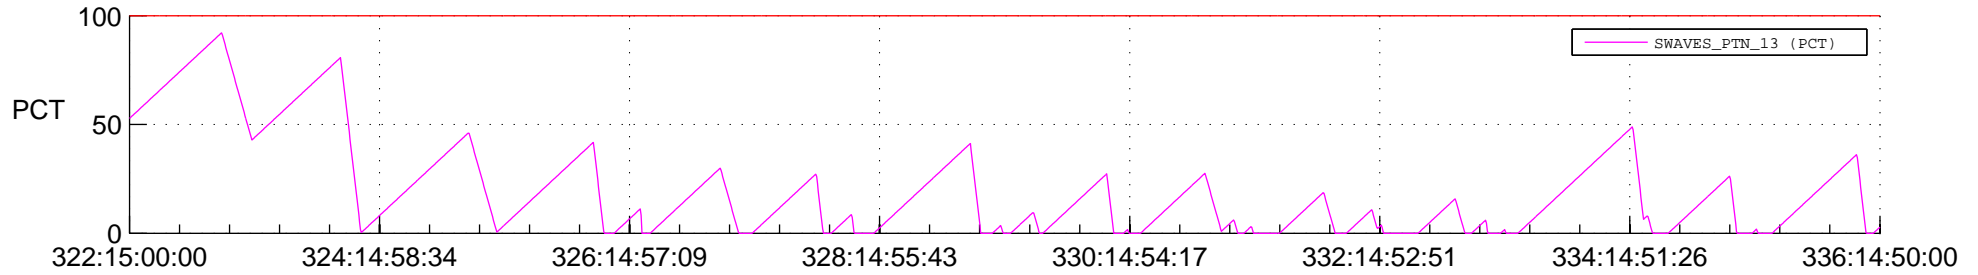

STEREO AHEAD SSR PCT Full Prediction

SWAVES_Percent_Full_Prediction

IMPACT_Percent_Full_Prediction

PLASTIC_Percent_Full_Prediction

Spacecraft_DownLink_Rate

Ground Time (2013:322:15:00:00.000 -2013:336:14:50:00.000)