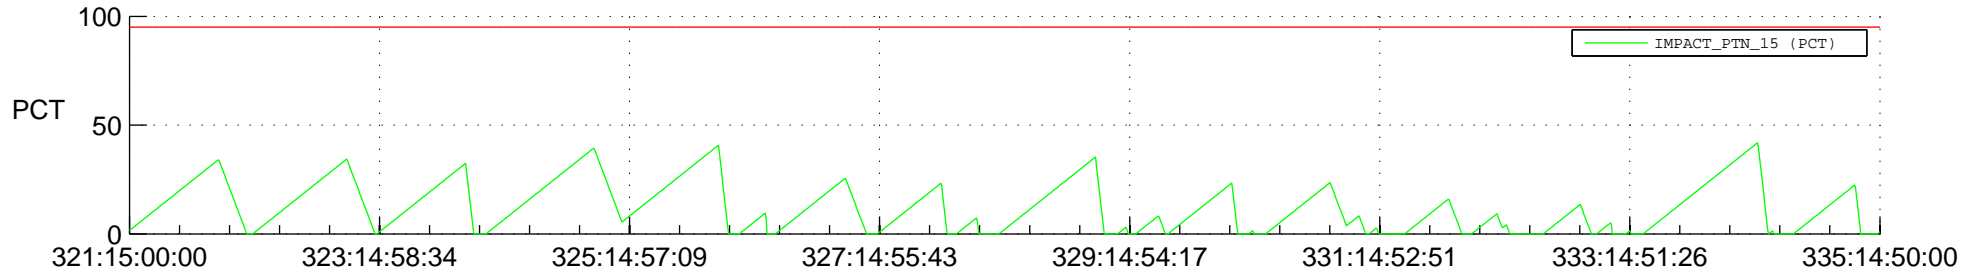

IMPACT_Percent_Full_Prediction