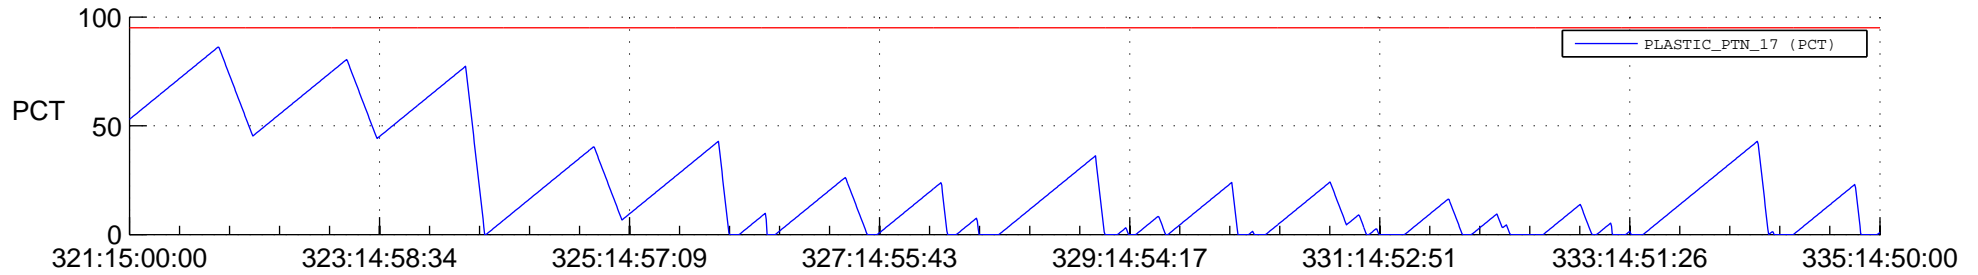

## SWAVES\_Percent\_Full\_Prediction

## Spacecraft\_DownLink\_Rate

Ground Time (2013:321:15:00:00.000 -2013:335:14:50:00.000)