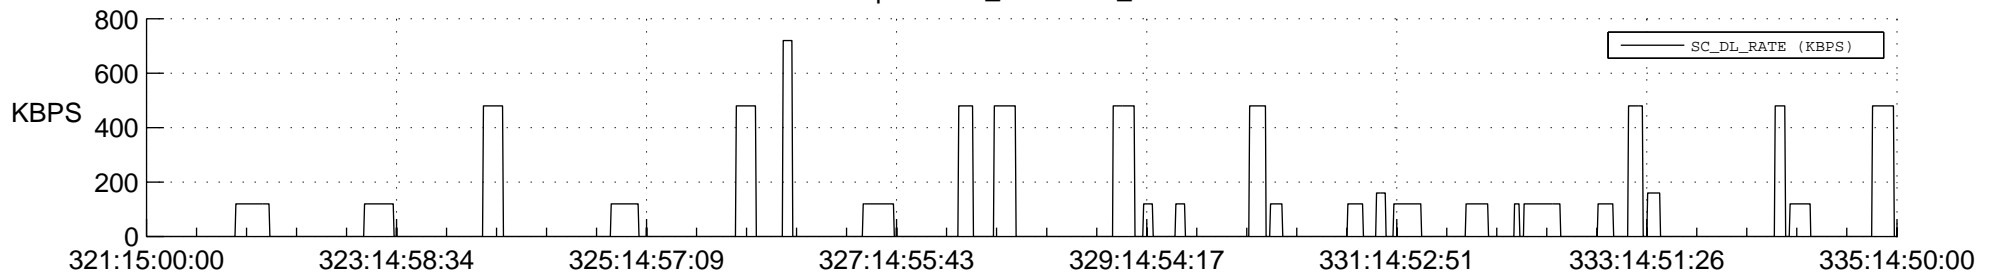

## Spacecraft\_DownLink\_Rate

Ground Time (2013:321:15:00:00.000 -2013:335:14:50:00.000)