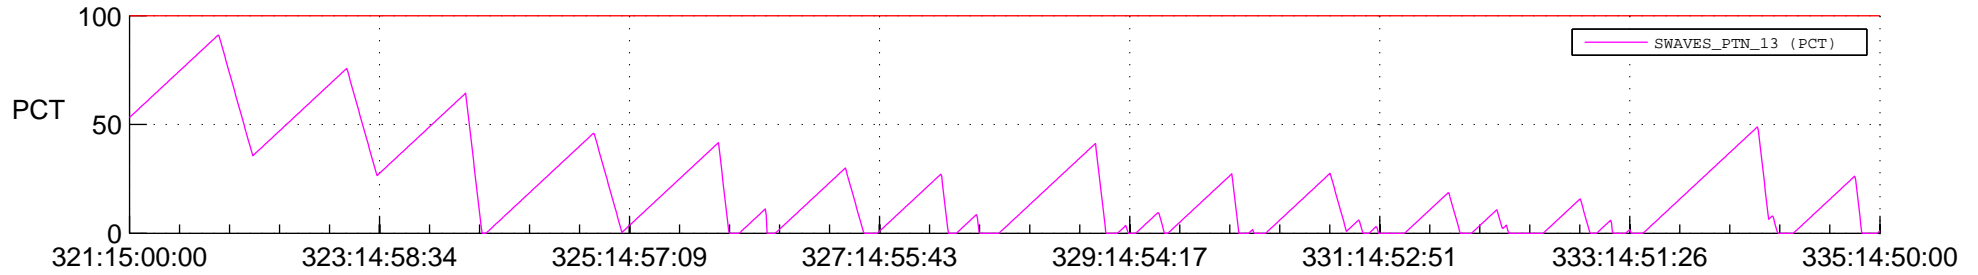

## SWAVES\_Percent\_Full\_Prediction

## Spacecraft\_DownLink\_Rate

Ground Time (2013:321:15:00:00.000 -2013:335:14:50:00.000)