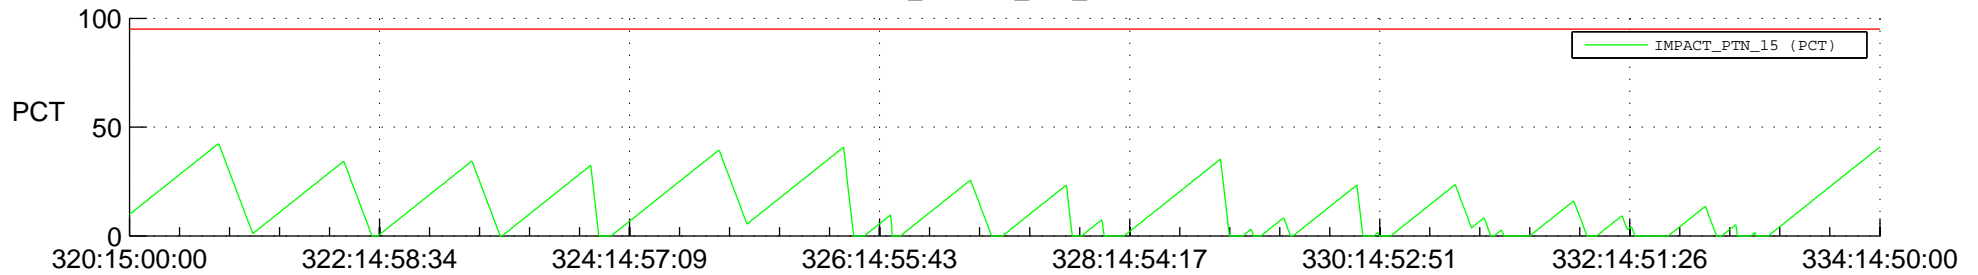

STEREO AHEAD SSR PCT Full Prediction

SWAVES_Percent_Full_Prediction

IMPACT_Percent_Full_Prediction

PLASTIC_Percent_Full_Prediction

Spacecraft_DownLink_Rate