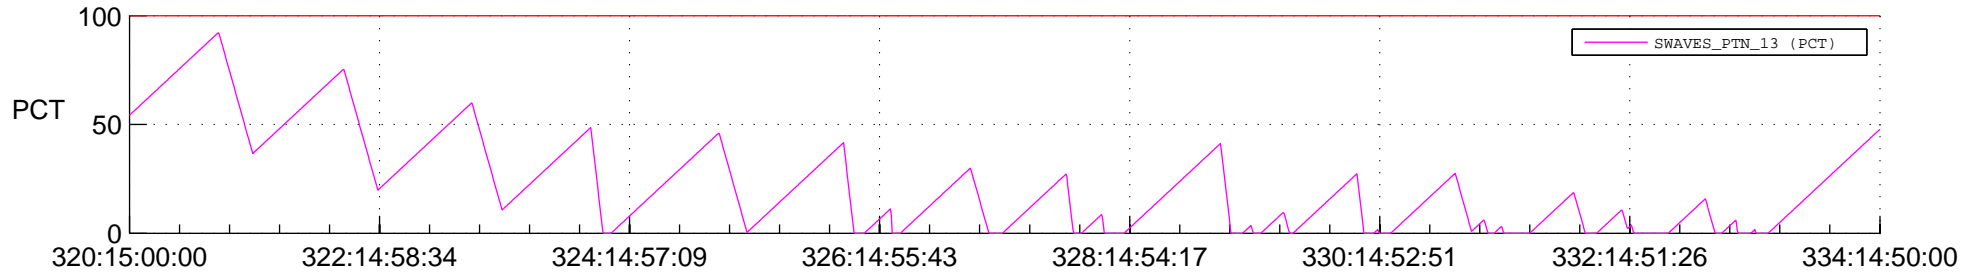

STEREO AHEAD SSR PCT Full Prediction

SWAVES_Percent_Full_Prediction

IMPACT_Percent_Full_Prediction

PLASTIC_Percent_Full_Prediction

Spacecraft_DownLink_Rate