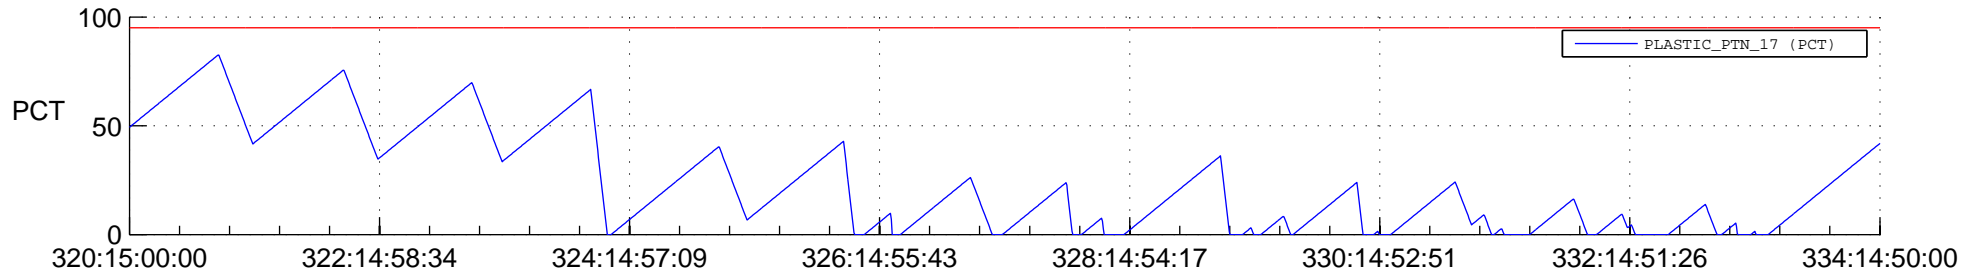

STEREO AHEAD SSR PCT Full Prediction

SWAVES_Percent_Full_Prediction

IMPACT_Percent_Full_Prediction

PLASTIC_Percent_Full_Prediction

Spacecraft_DownLink_Rate