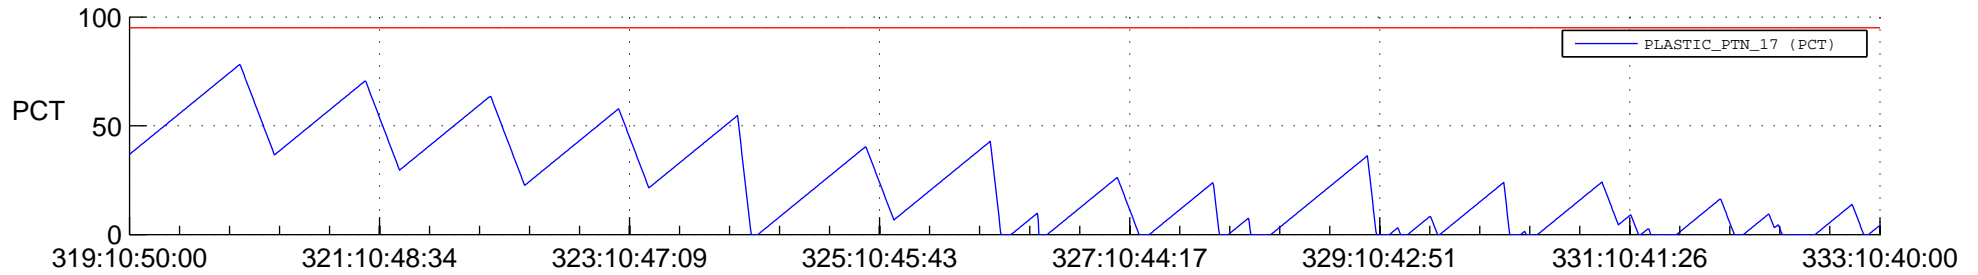

STEREO AHEAD SSR PCT Full Prediction

SWAVES_Percent_Full_Prediction

IMPACT_Percent_Full_Prediction

PLASTIC_Percent_Full_Prediction

Spacecraft_DownLink_Rate

Ground Time (2013:319:10:50:00.000 -2013:333:10:40:00.000)