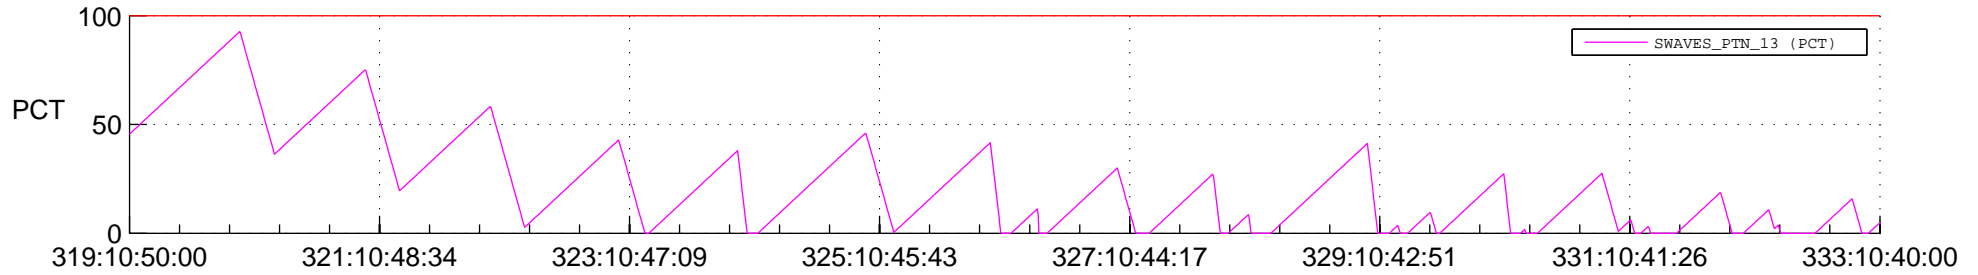

STEREO AHEAD SSR PCT Full Prediction

SWAVES_Percent_Full_Prediction

IMPACT_Percent_Full_Prediction

PLASTIC_Percent_Full_Prediction

Spacecraft_DownLink_Rate

Ground Time (2013:319:10:50:00.000 -2013:333:10:40:00.000)