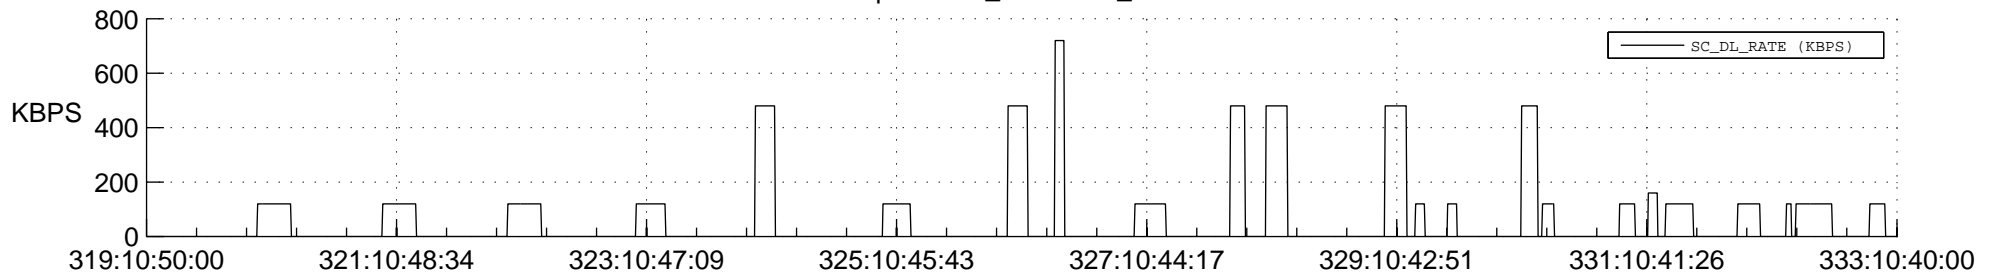

STEREO AHEAD SSR PCT Full Prediction

SWAVES_Percent_Full_Prediction

IMPACT_Percent_Full_Prediction

PLASTIC_Percent_Full_Prediction

Spacecraft_DownLink_Rate

Ground Time (2013:319:10:50:00.000 -2013:333:10:40:00.000)