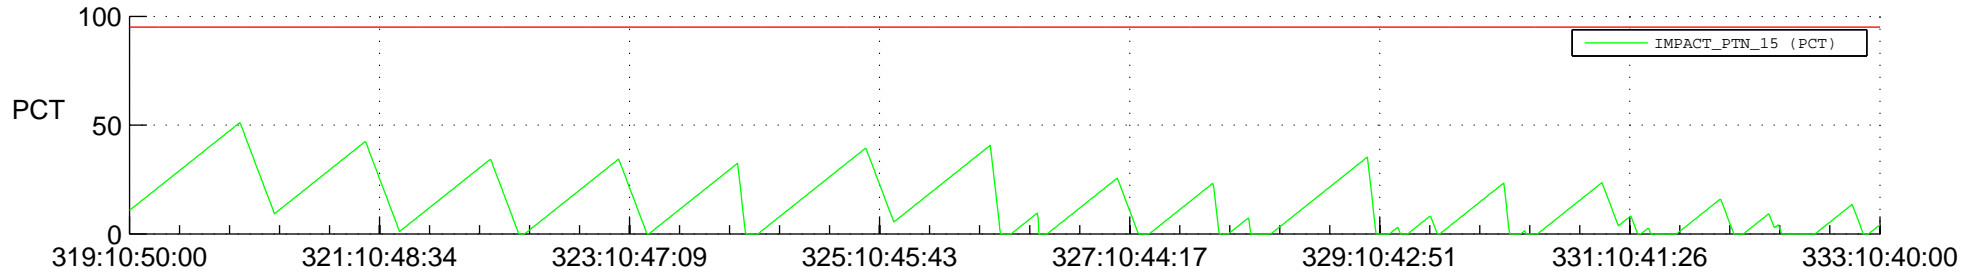

STEREO AHEAD SSR PCT Full Prediction

SWAVES_Percent_Full_Prediction

IMPACT_Percent_Full_Prediction

PLASTIC_Percent_Full_Prediction

Spacecraft_DownLink_Rate

Ground Time (2013:319:10:50:00.000 -2013:333:10:40:00.000)