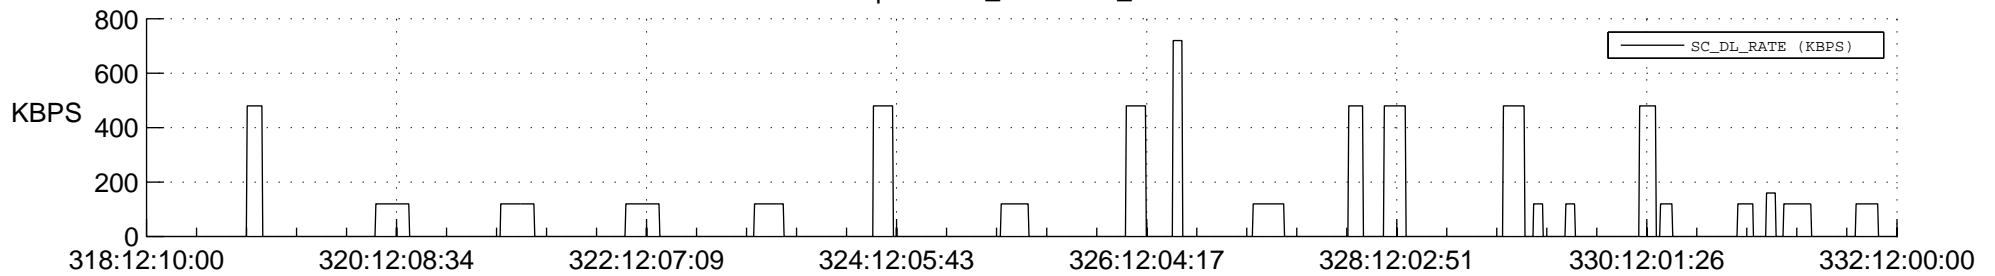

STEREO AHEAD SSR PCT Full Prediction

SWAVES_Percent_Full_Prediction

IMPACT_Percent_Full_Prediction

PLASTIC_Percent_Full_Prediction

Spacecraft_DownLink_Rate

Ground Time (2013:318:12:10:00.000 -2013:332:12:00:00.000)