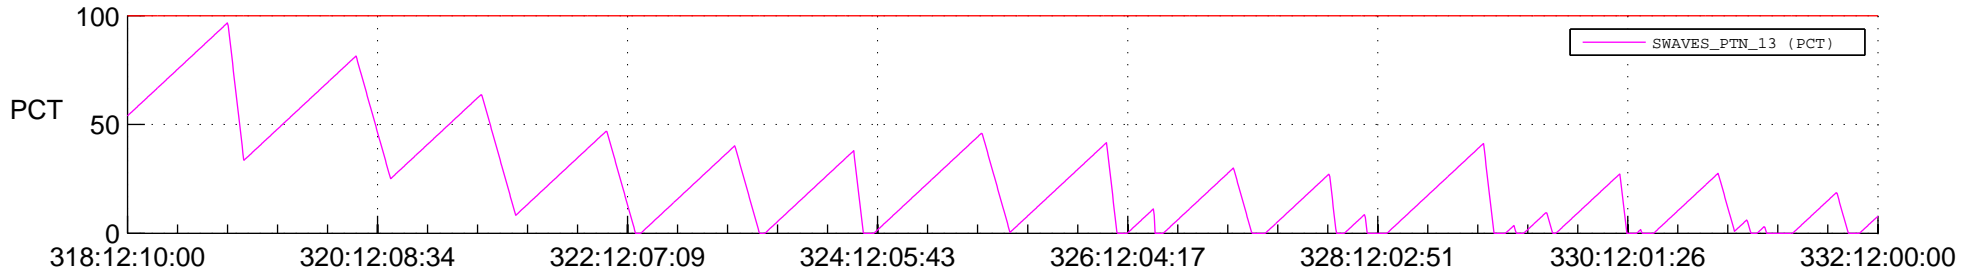

STEREO AHEAD SSR PCT Full Prediction

SWAVES_Percent_Full_Prediction

IMPACT_Percent_Full_Prediction

PLASTIC_Percent_Full_Prediction

Spacecraft_DownLink_Rate

Ground Time (2013:318:12:10:00.000 -2013:332:12:00:00.000)