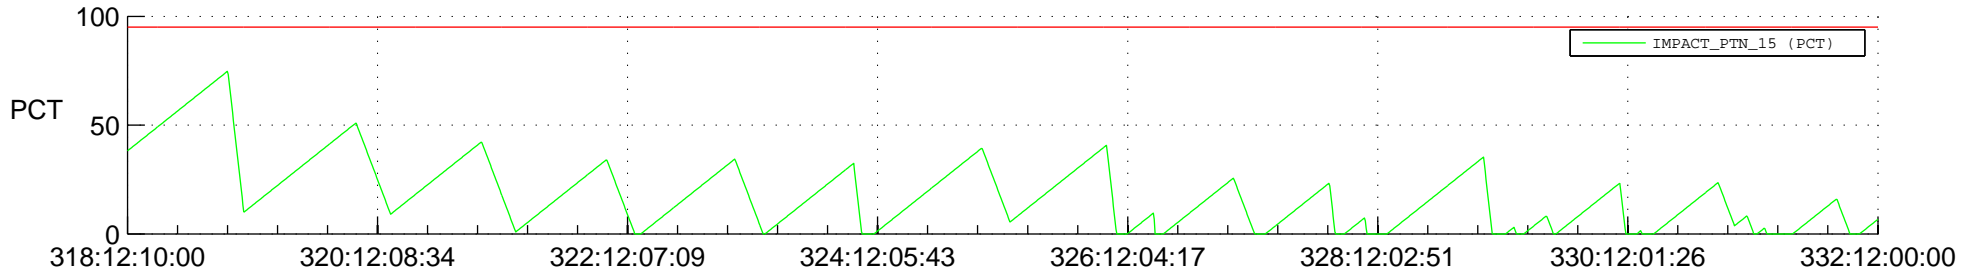

STEREO AHEAD SSR PCT Full Prediction

SWAVES_Percent_Full_Prediction

IMPACT_Percent_Full_Prediction

PLASTIC_Percent_Full_Prediction

Spacecraft_DownLink_Rate

Ground Time (2013:318:12:10:00.000 -2013:332:12:00:00.000)