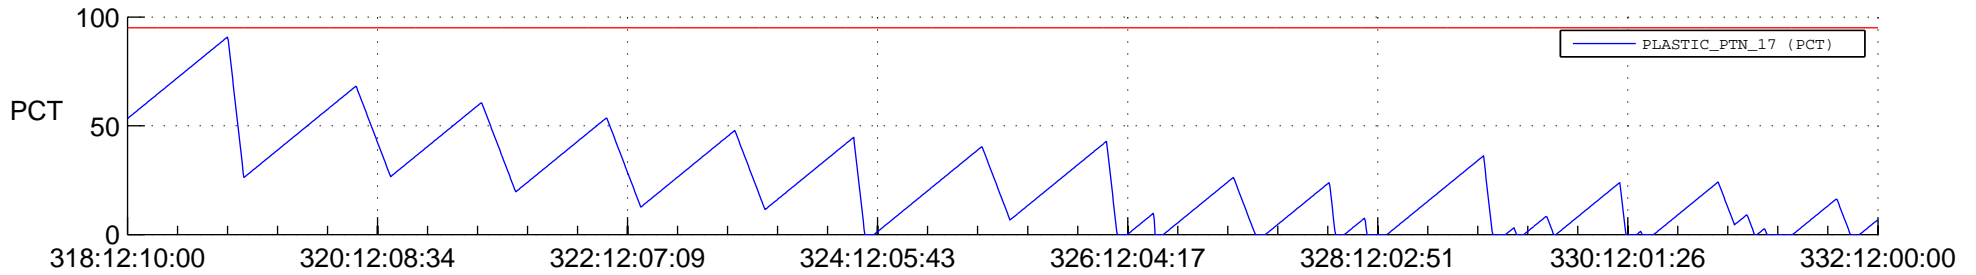

STEREO AHEAD SSR PCT Full Prediction

SWAVES_Percent_Full_Prediction

IMPACT_Percent_Full_Prediction

PLASTIC_Percent_Full_Prediction

Spacecraft_DownLink_Rate

Ground Time (2013:318:12:10:00.000 -2013:332:12:00:00.000)