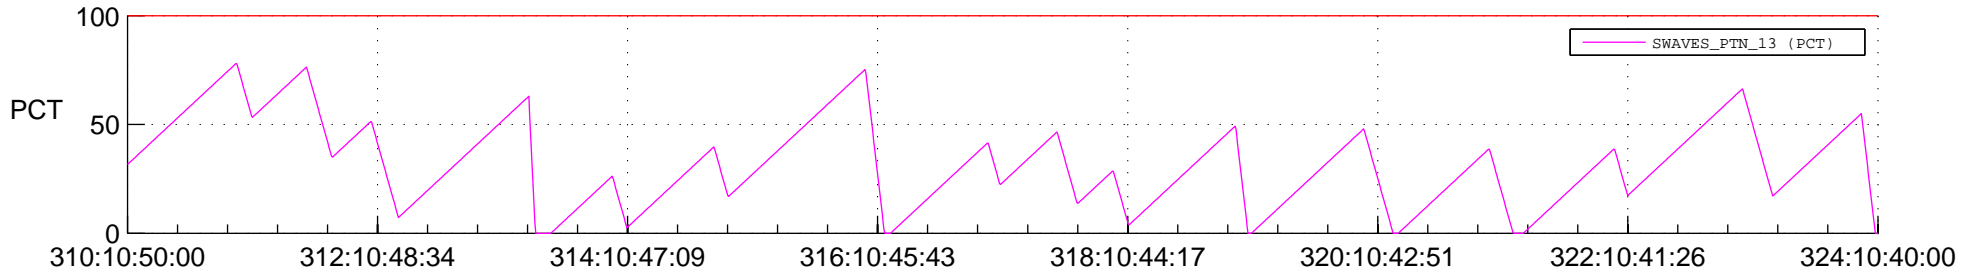

STEREO AHEAD SSR PCT Full Prediction

SWAVES_Percent_Full_Prediction

IMPACT_Percent_Full_Prediction

PLASTIC_Percent_Full_Prediction

Spacecraft_DownLink_Rate

Ground Time (2013:310:10:50:00.000 -2013:324:10:40:00.000)