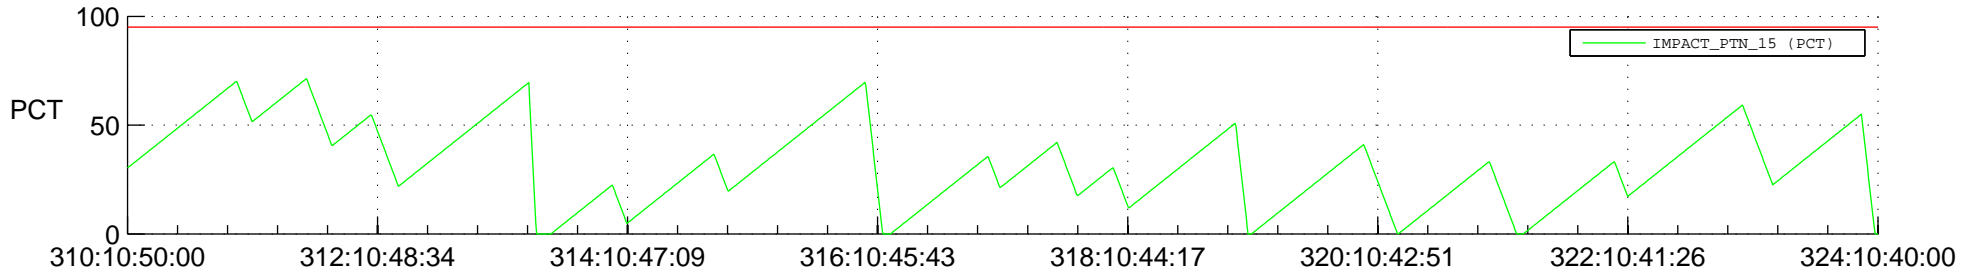

STEREO AHEAD SSR PCT Full Prediction

SWAVES_Percent_Full_Prediction

IMPACT_Percent_Full_Prediction

PLASTIC_Percent_Full_Prediction

Spacecraft_DownLink_Rate

Ground Time (2013:310:10:50:00.000 -2013:324:10:40:00.000)