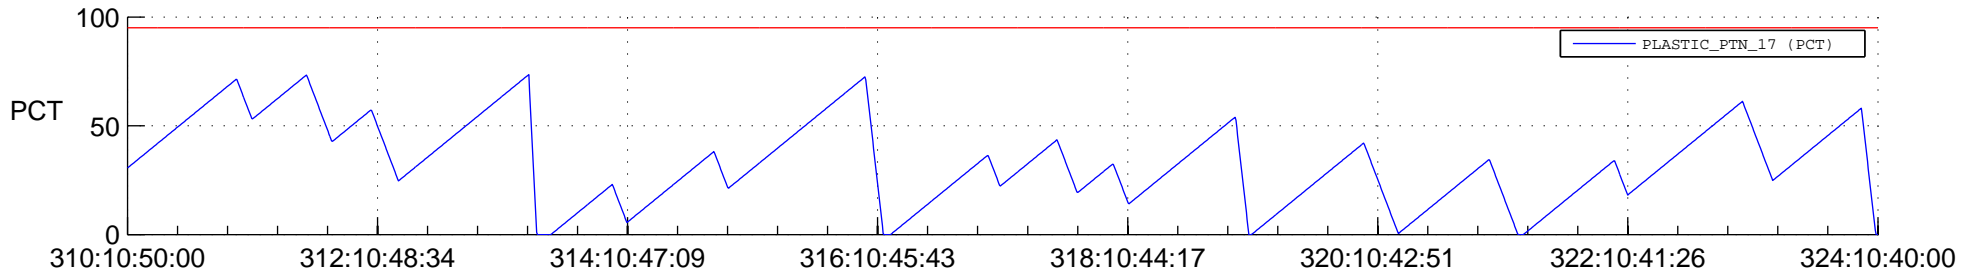

STEREO AHEAD SSR PCT Full Prediction

SWAVES_Percent_Full_Prediction

IMPACT_Percent_Full_Prediction

PLASTIC_Percent_Full_Prediction

Spacecraft_DownLink_Rate

Ground Time (2013:310:10:50:00.000 -2013:324:10:40:00.000)