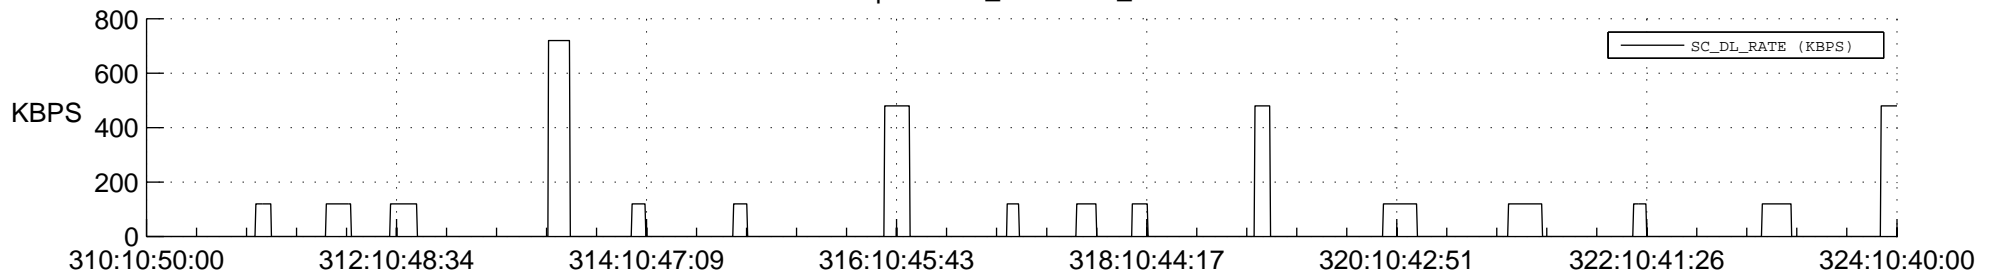

STEREO AHEAD SSR PCT Full Prediction

SWAVES_Percent_Full_Prediction

IMPACT_Percent_Full_Prediction

PLASTIC_Percent_Full_Prediction

Spacecraft_DownLink_Rate

Ground Time (2013:310:10:50:00.000 -2013:324:10:40:00.000)