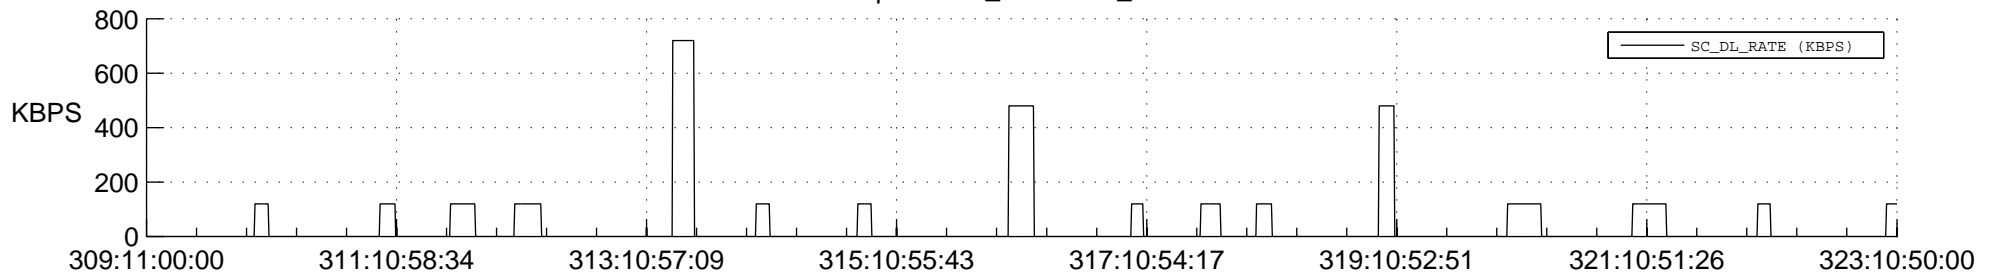

STEREO AHEAD SSR PCT Full Prediction

SWAVES_Percent_Full_Prediction

IMPACT_Percent_Full_Prediction

PLASTIC_Percent_Full_Prediction

Spacecraft_DownLink_Rate

Ground Time (2013:309:11:00:00.000 -2013:323:10:50:00.000)