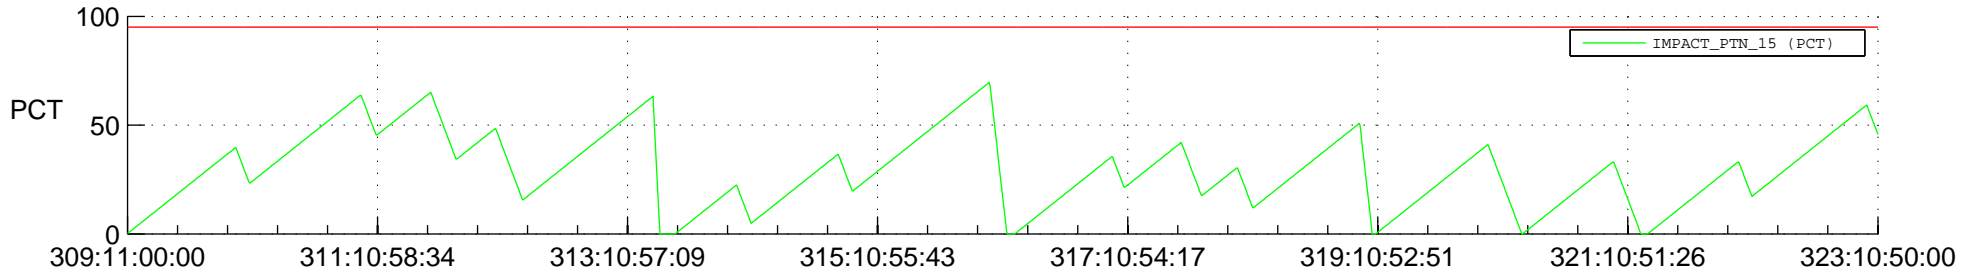

STEREO AHEAD SSR PCT Full Prediction

SWAVES_Percent_Full_Prediction

IMPACT_Percent_Full_Prediction

PLASTIC_Percent_Full_Prediction

Spacecraft_DownLink_Rate

Ground Time (2013:309:11:00:00.000 -2013:323:10:50:00.000)