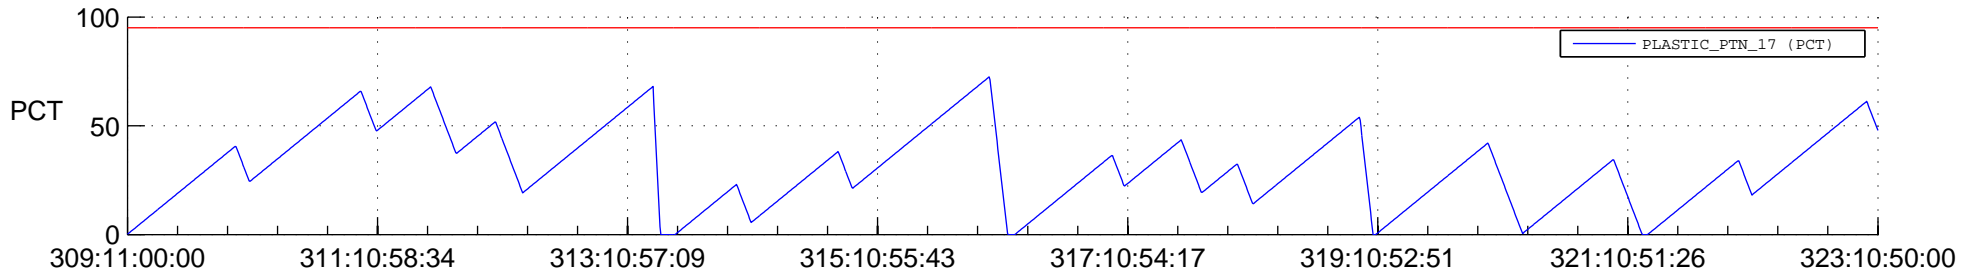

STEREO AHEAD SSR PCT Full Prediction

SWAVES_Percent_Full_Prediction

IMPACT_Percent_Full_Prediction

PLASTIC_Percent_Full_Prediction

Spacecraft_DownLink_Rate

Ground Time (2013:309:11:00:00.000 -2013:323:10:50:00.000)