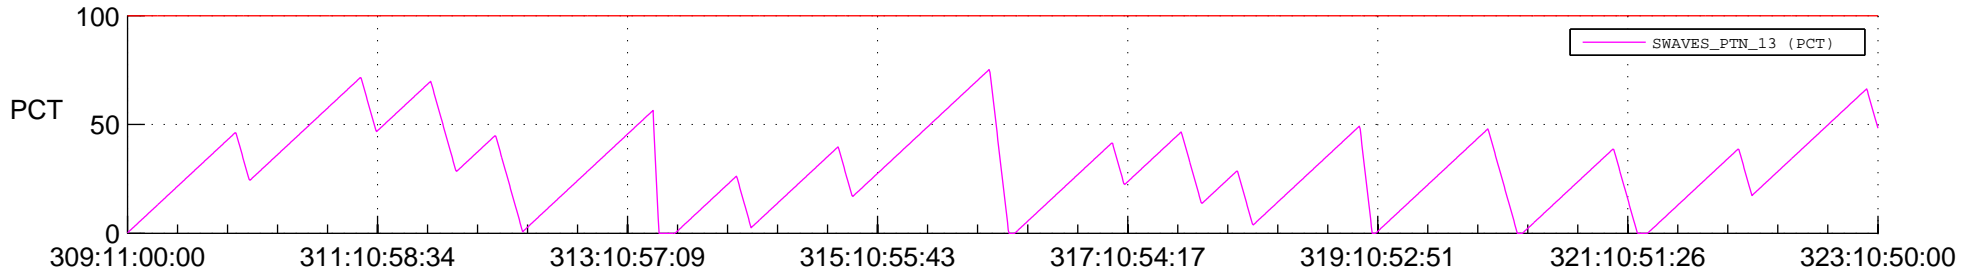

STEREO AHEAD SSR PCT Full Prediction

SWAVES_Percent_Full_Prediction

IMPACT_Percent_Full_Prediction

PLASTIC_Percent_Full_Prediction

Spacecraft_DownLink_Rate

Ground Time (2013:309:11:00:00.000 -2013:323:10:50:00.000)