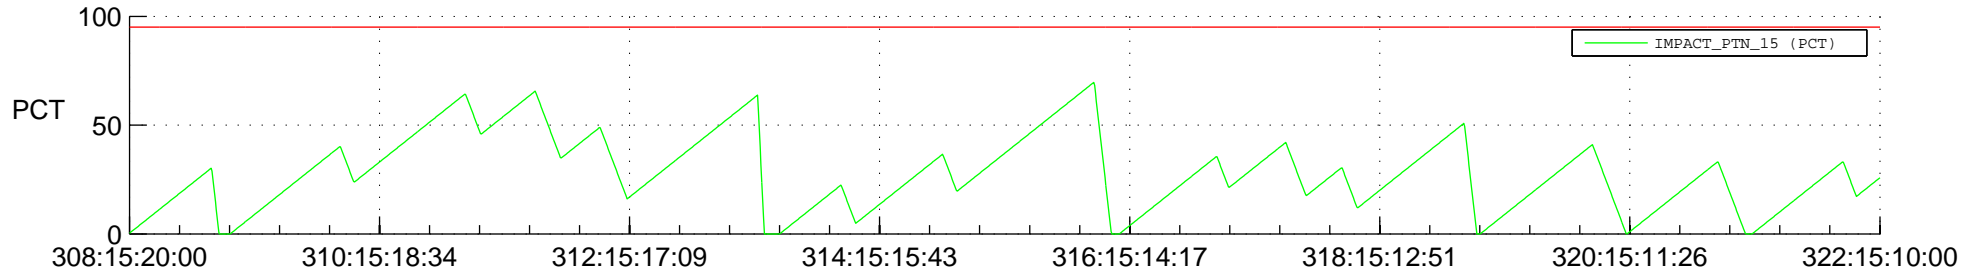

IMPACT_Percent_Full_Prediction