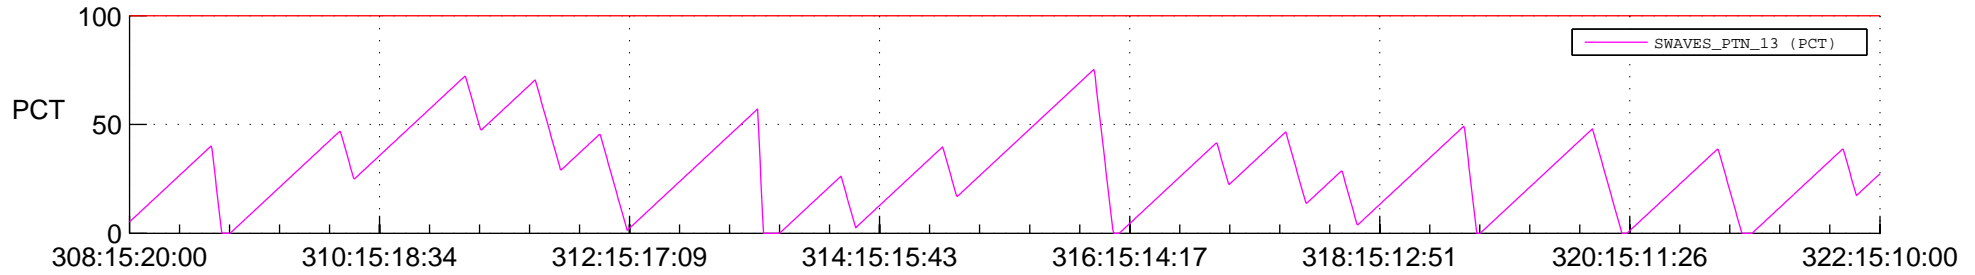

## SWAVES\_Percent\_Full\_Prediction

## Spacecraft\_DownLink\_Rate

Ground Time (2013:308:15:20:00.000 -2013:322:15:10:00.000)