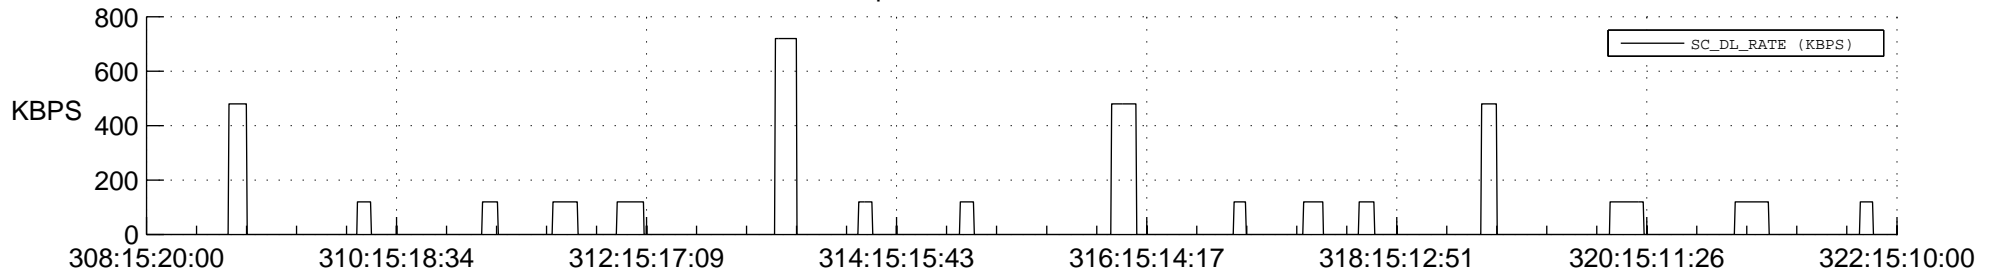

## Spacecraft\_DownLink\_Rate

Ground Time (2013:308:15:20:00.000 -2013:322:15:10:00.000)