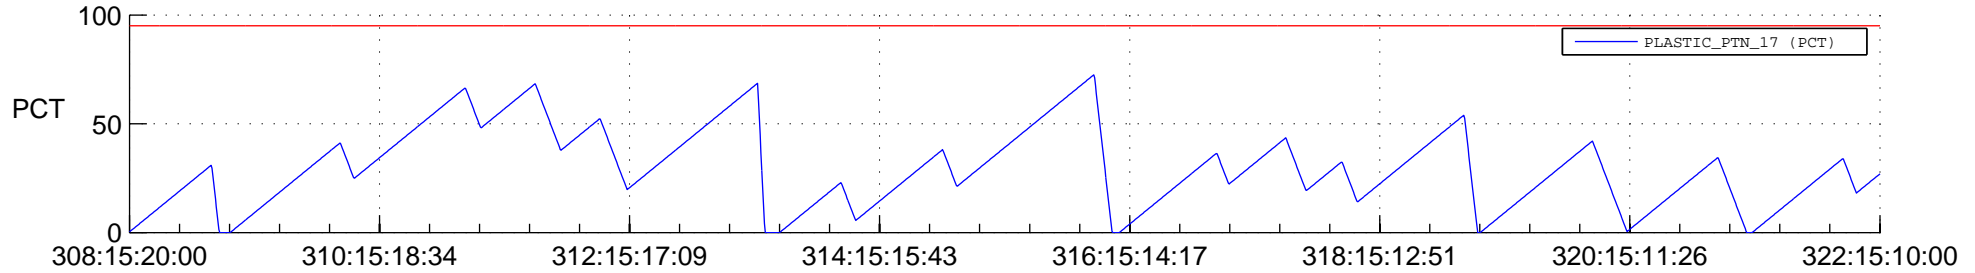

# STEREO AHEAD SSR PCT Full Prediction

## SWAVES\_Percent\_Full\_Prediction

## Spacecraft\_DownLink\_Rate

Ground Time (2013:308:15:20:00.000 -2013:322:15:10:00.000)