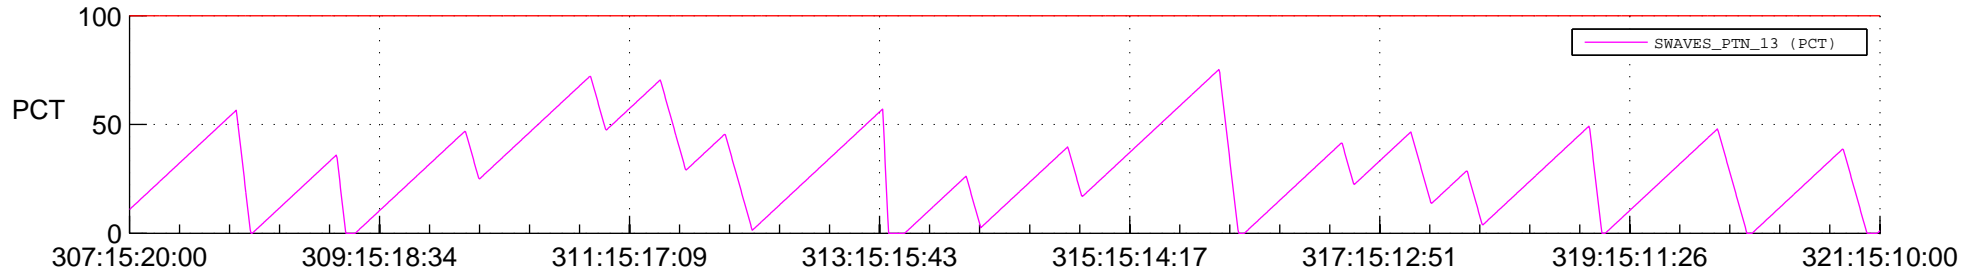

STEREO AHEAD SSR PCT Full Prediction

SWAVES_Percent_Full_Prediction

IMPACT_Percent_Full_Prediction

PLASTIC_Percent_Full_Prediction

Spacecraft_DownLink_Rate

Ground Time (2013:307:15:20:00.000 -2013:321:15:10:00.000)