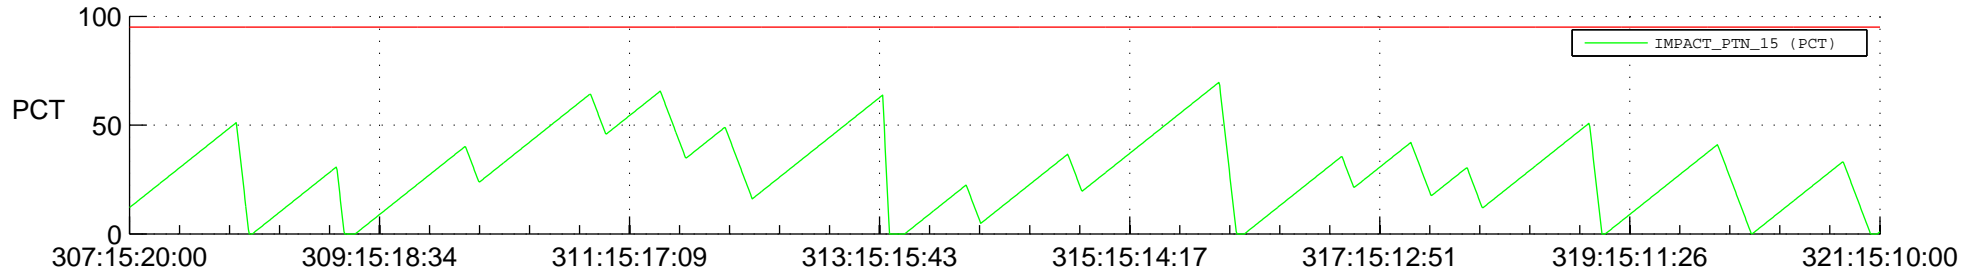

STEREO AHEAD SSR PCT Full Prediction

SWAVES_Percent_Full_Prediction

IMPACT_Percent_Full_Prediction

PLASTIC_Percent_Full_Prediction

Spacecraft_DownLink_Rate

Ground Time (2013:307:15:20:00.000 -2013:321:15:10:00.000)