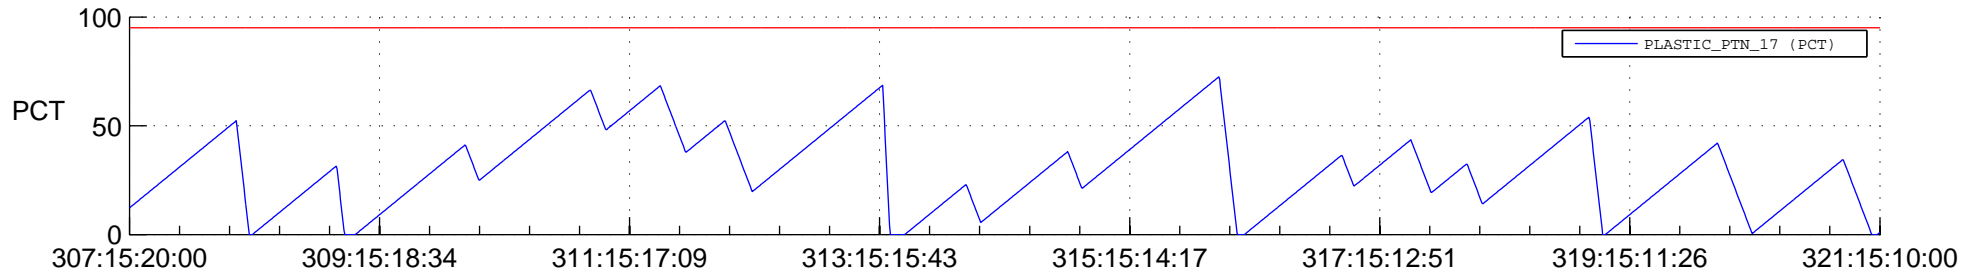

STEREO AHEAD SSR PCT Full Prediction

SWAVES_Percent_Full_Prediction

IMPACT_Percent_Full_Prediction

PLASTIC_Percent_Full_Prediction

Spacecraft_DownLink_Rate

Ground Time (2013:307:15:20:00.000 -2013:321:15:10:00.000)