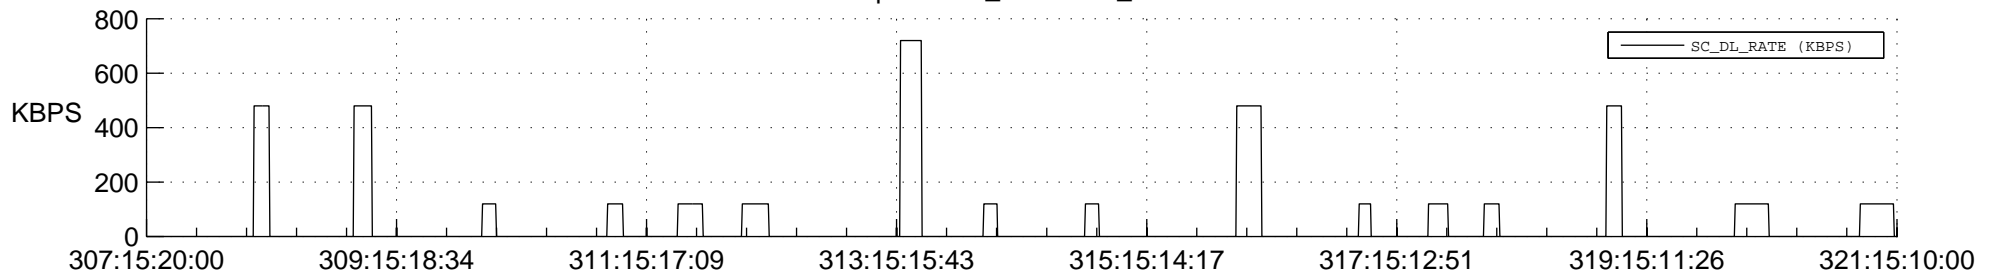

STEREO AHEAD SSR PCT Full Prediction

SWAVES_Percent_Full_Prediction

IMPACT_Percent_Full_Prediction

PLASTIC_Percent_Full_Prediction

Spacecraft_DownLink_Rate

Ground Time (2013:307:15:20:00.000 -2013:321:15:10:00.000)