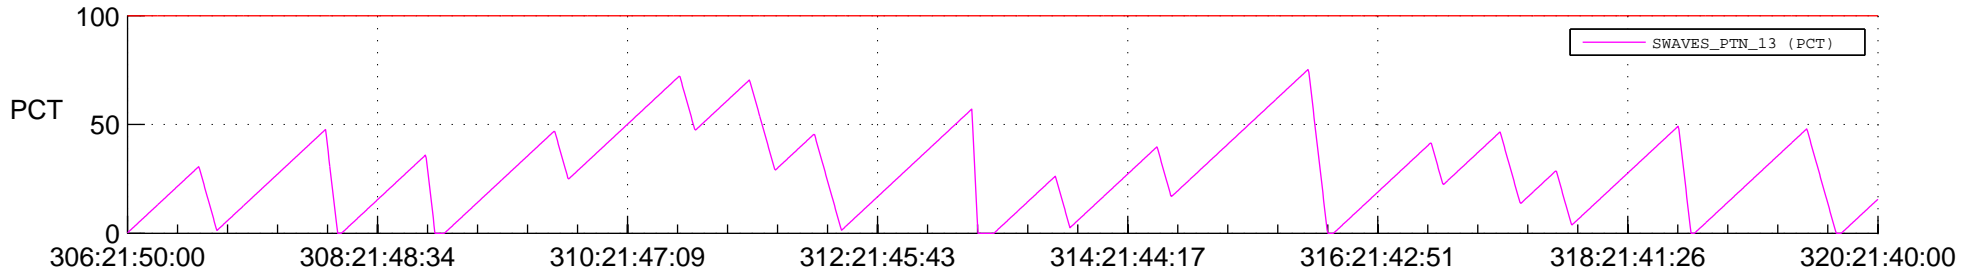

## SWAVES\_Percent\_Full\_Prediction

## Spacecraft\_DownLink\_Rate

Ground Time (2013:306:21:50:00.000 -2013:320:21:40:00.000)