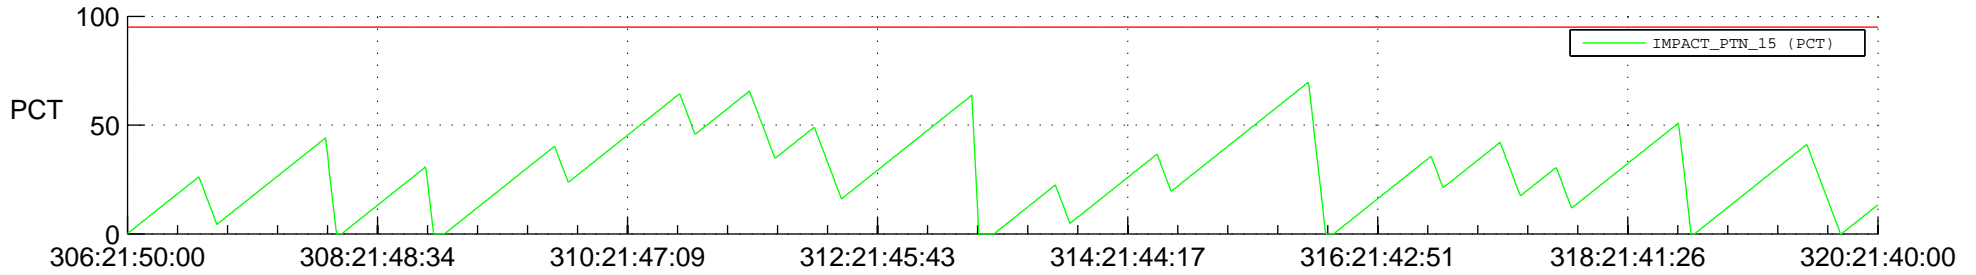

IMPACT_Percent_Full_Prediction