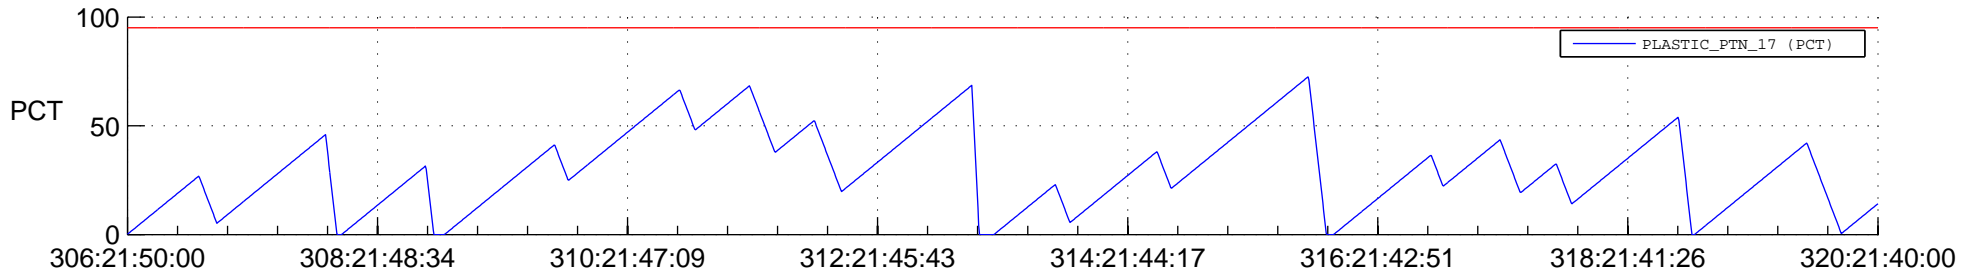

# STEREO AHEAD SSR PCT Full Prediction

## SWAVES\_Percent\_Full\_Prediction

## Spacecraft\_DownLink\_Rate

Ground Time (2013:306:21:50:00.000 -2013:320:21:40:00.000)