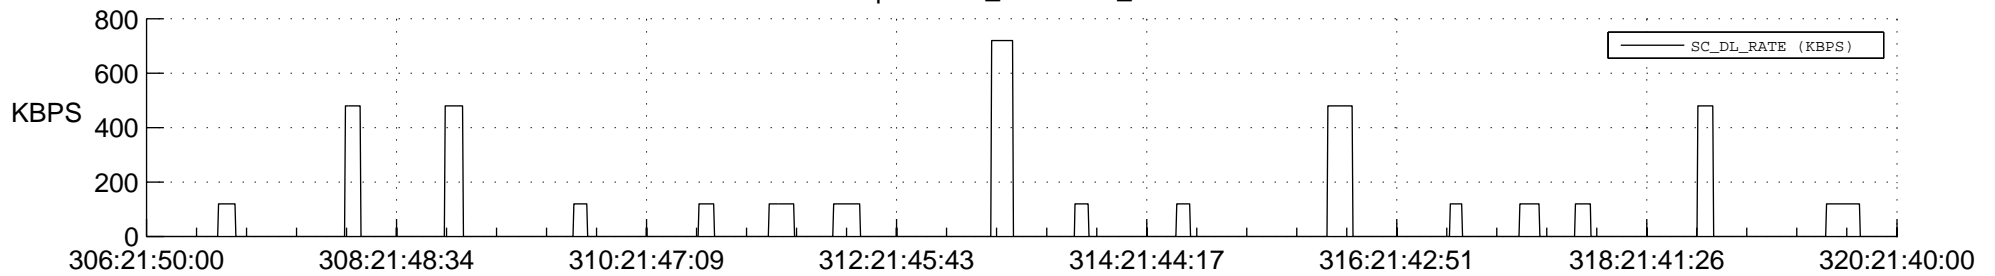

## Spacecraft\_DownLink\_Rate

Ground Time (2013:306:21:50:00.000 -2013:320:21:40:00.000)