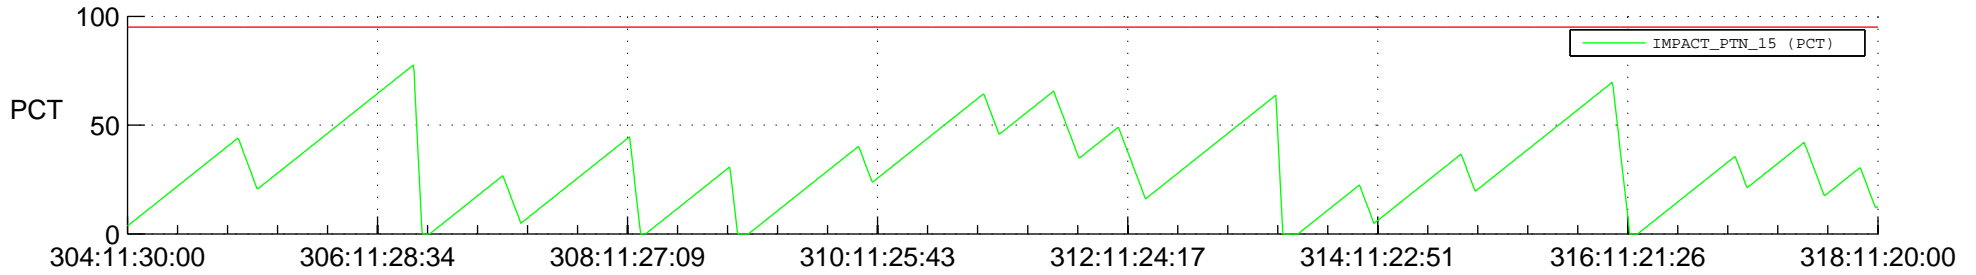

IMPACT_Percent_Full_Prediction