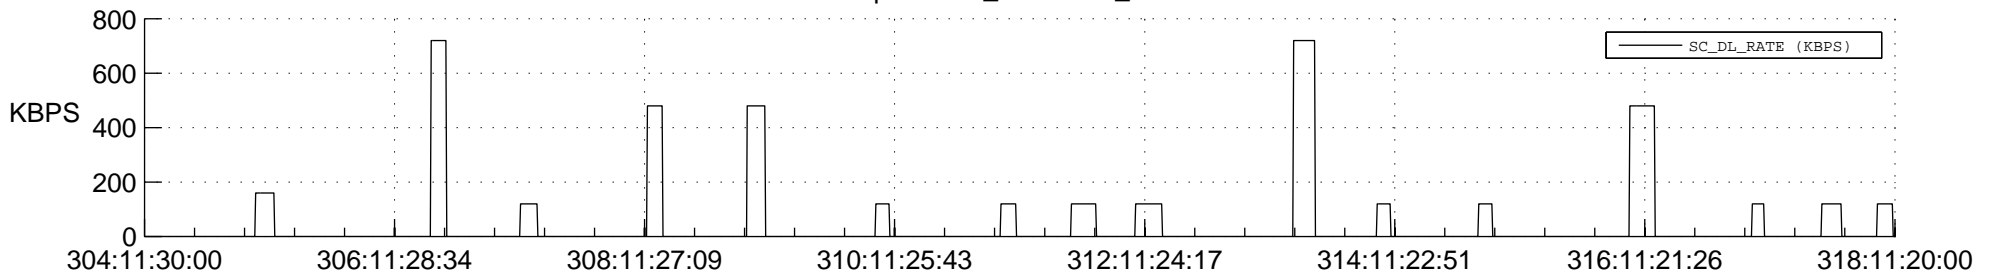

## SWAVES\_Percent\_Full\_Prediction

## Spacecraft\_DownLink\_Rate

Ground Time (2013:304:11:30:00.000 -2013:318:11:20:00.000)