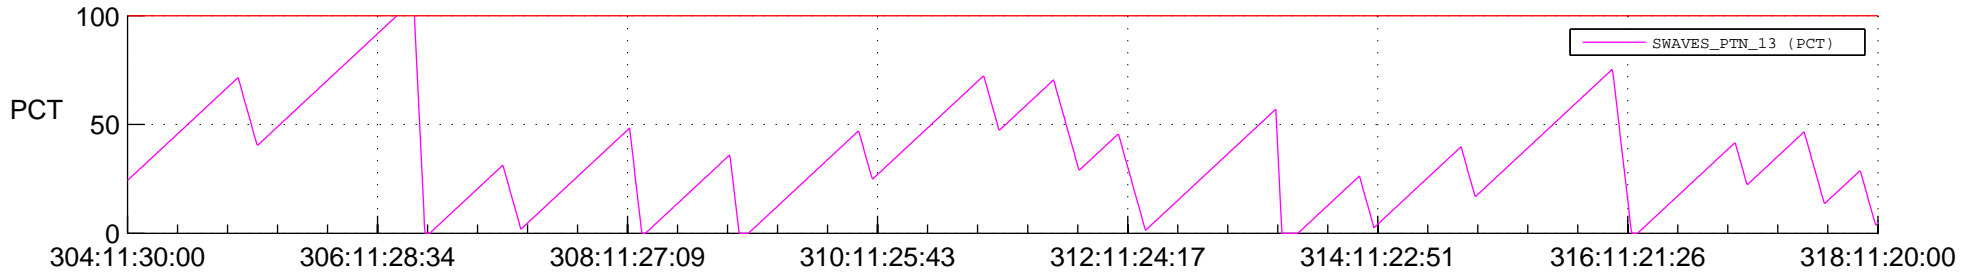

# STEREO AHEAD SSR PCT Full Prediction

## SWAVES\_Percent\_Full\_Prediction

## Spacecraft\_DownLink\_Rate

Ground Time (2013:304:11:30:00.000 -2013:318:11:20:00.000)