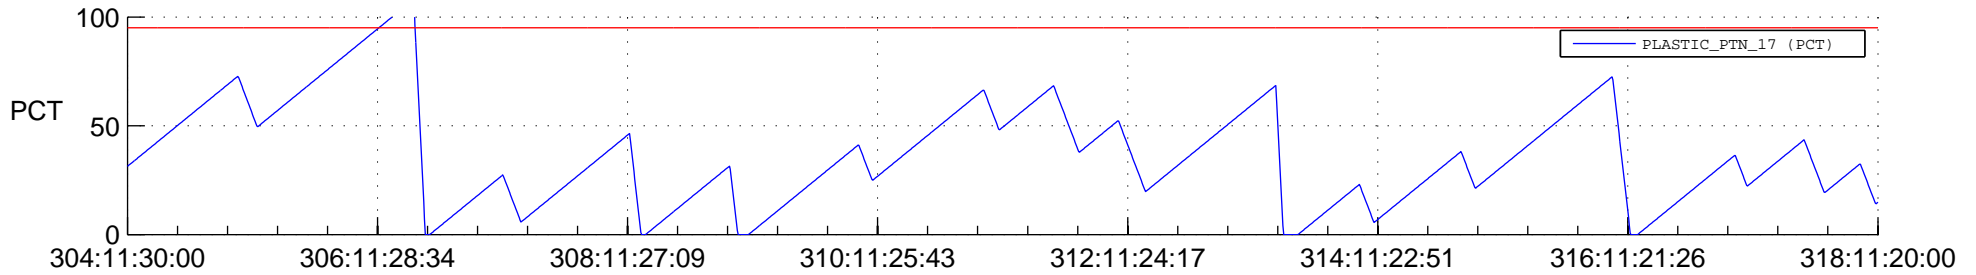

# STEREO AHEAD SSR PCT Full Prediction

## SWAVES\_Percent\_Full\_Prediction

## Spacecraft\_DownLink\_Rate

Ground Time (2013:304:11:30:00.000 -2013:318:11:20:00.000)