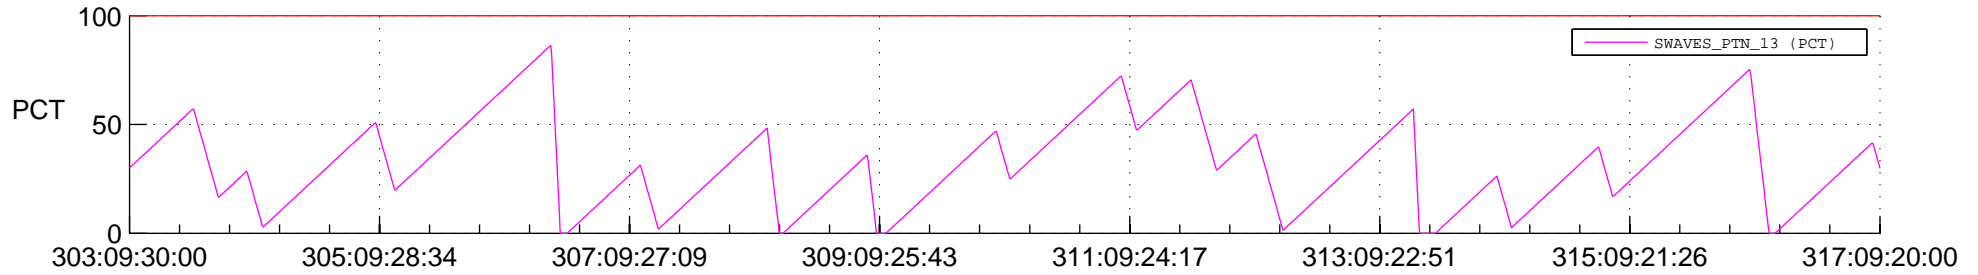

STEREO AHEAD SSR PCT Full Prediction

SWAVES_Percent_Full_Prediction

IMPACT_Percent_Full_Prediction

PLASTIC_Percent_Full_Prediction

Spacecraft_DownLink_Rate

Ground Time (2013:303:09:30:00.000 -2013:317:09:20:00.000)