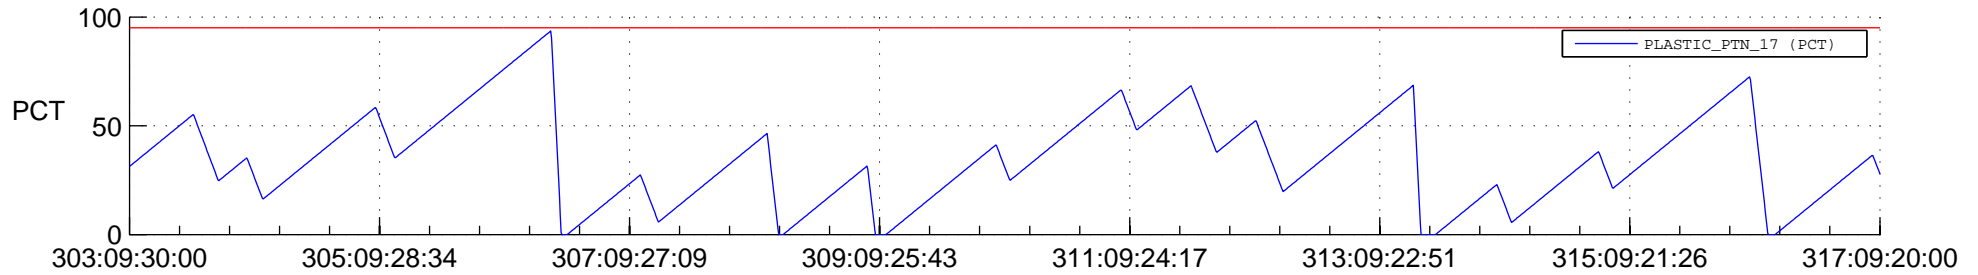

STEREO AHEAD SSR PCT Full Prediction

SWAVES_Percent_Full_Prediction

IMPACT_Percent_Full_Prediction

PLASTIC_Percent_Full_Prediction

Spacecraft_DownLink_Rate

Ground Time (2013:303:09:30:00.000 -2013:317:09:20:00.000)