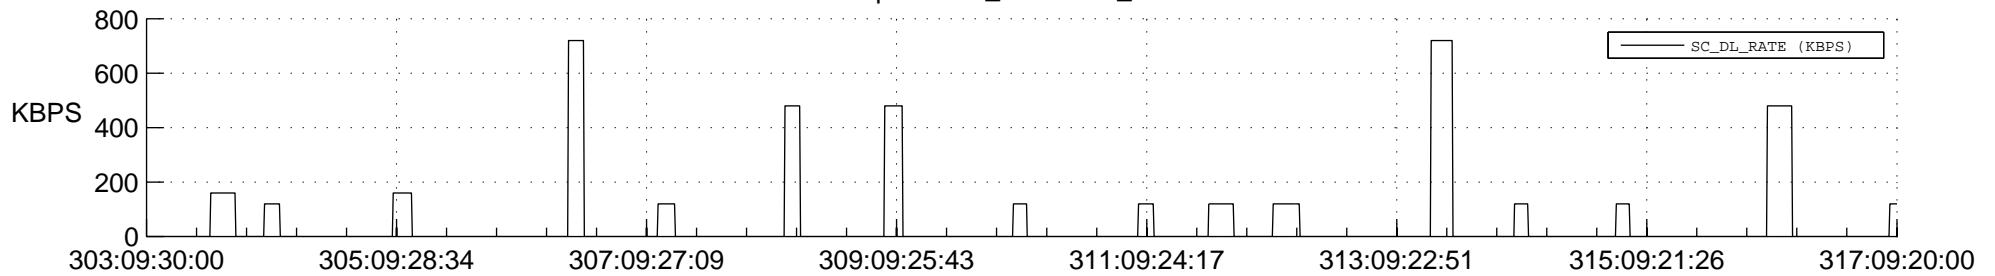

STEREO AHEAD SSR PCT Full Prediction

SWAVES_Percent_Full_Prediction

IMPACT_Percent_Full_Prediction

PLASTIC_Percent_Full_Prediction

Spacecraft_DownLink_Rate

Ground Time (2013:303:09:30:00.000 -2013:317:09:20:00.000)