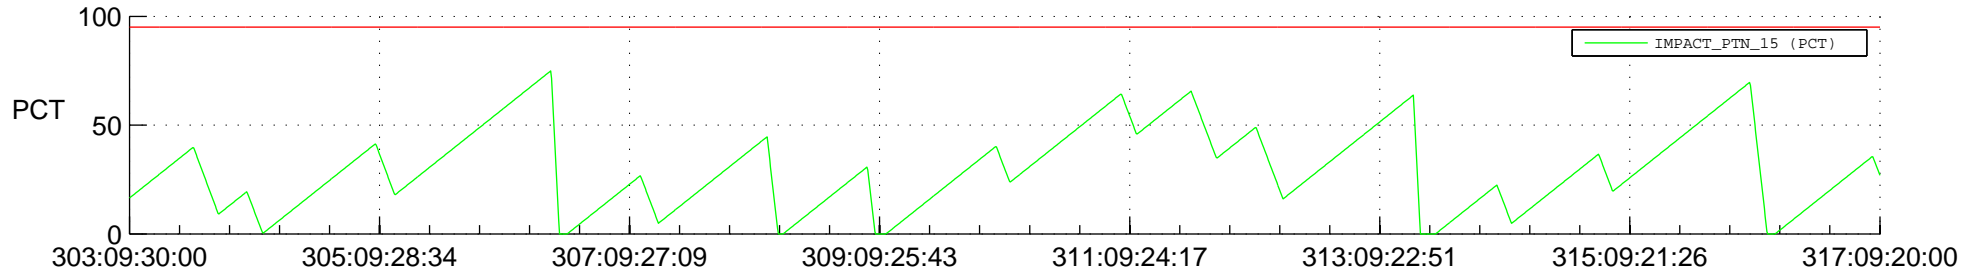

STEREO AHEAD SSR PCT Full Prediction

SWAVES_Percent_Full_Prediction

IMPACT_Percent_Full_Prediction

PLASTIC_Percent_Full_Prediction

Spacecraft_DownLink_Rate

Ground Time (2013:303:09:30:00.000 -2013:317:09:20:00.000)