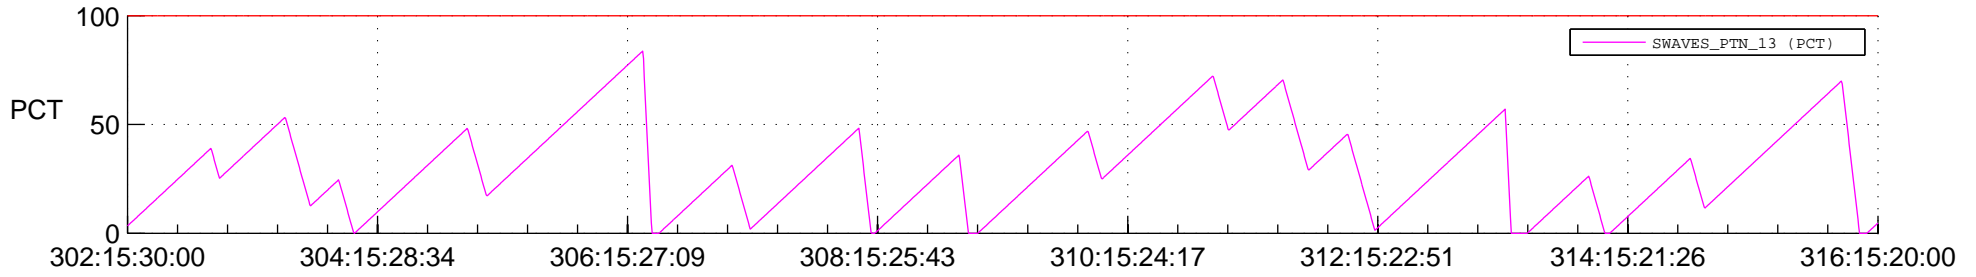

STEREO AHEAD SSR PCT Full Prediction

SWAVES_Percent_Full_Prediction

IMPACT_Percent_Full_Prediction

PLASTIC_Percent_Full_Prediction

Spacecraft_DownLink_Rate

Ground Time (2013:302:15:30:00.000 -2013:316:15:20:00.000)