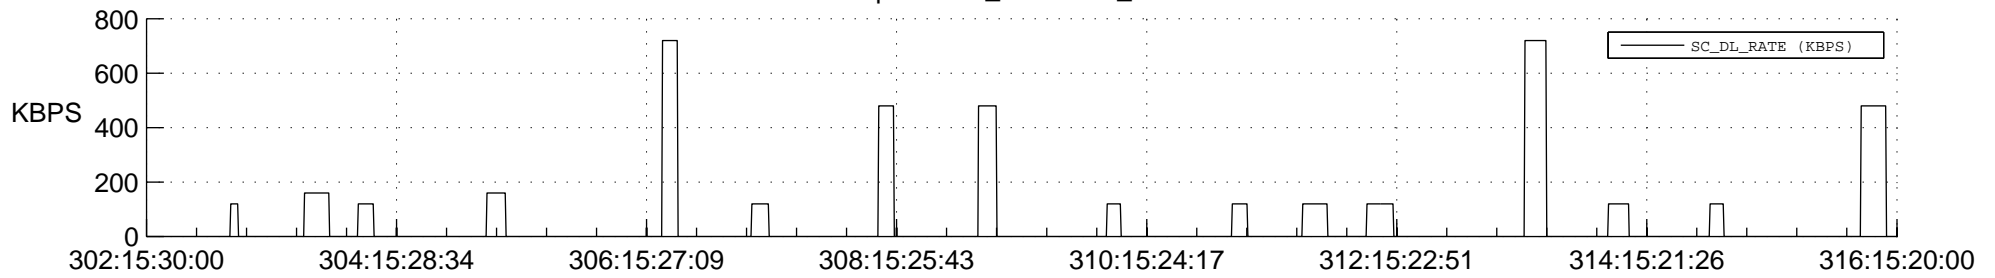

STEREO AHEAD SSR PCT Full Prediction

SWAVES_Percent_Full_Prediction

IMPACT_Percent_Full_Prediction

PLASTIC_Percent_Full_Prediction

Spacecraft_DownLink_Rate

Ground Time (2013:302:15:30:00.000 -2013:316:15:20:00.000)