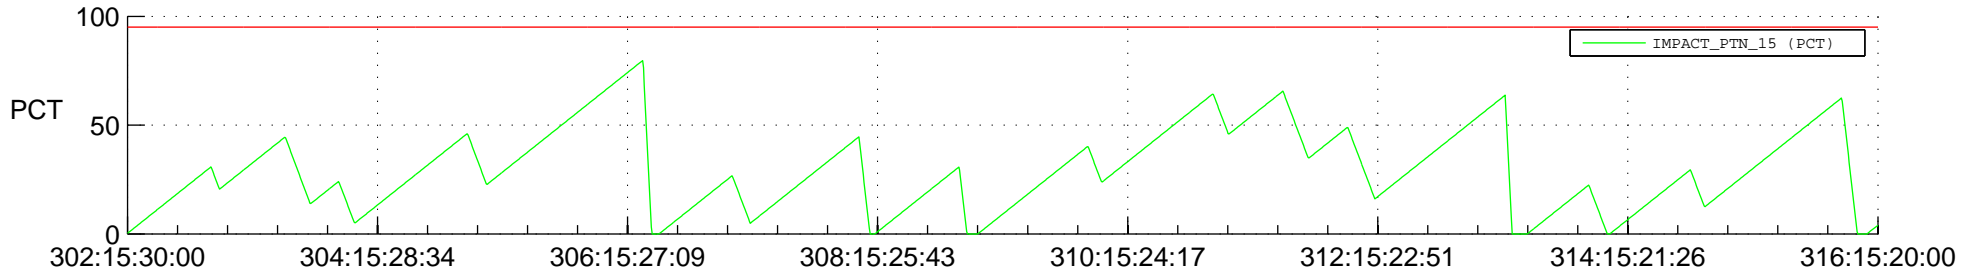

STEREO AHEAD SSR PCT Full Prediction

SWAVES_Percent_Full_Prediction

IMPACT_Percent_Full_Prediction

PLASTIC_Percent_Full_Prediction

Spacecraft_DownLink_Rate

Ground Time (2013:302:15:30:00.000 -2013:316:15:20:00.000)