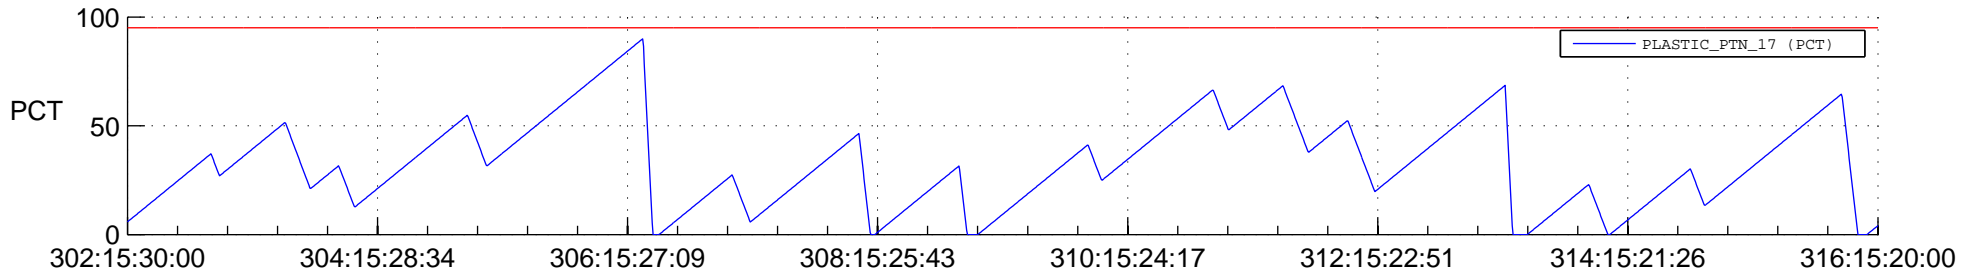

STEREO AHEAD SSR PCT Full Prediction

SWAVES_Percent_Full_Prediction

IMPACT_Percent_Full_Prediction

PLASTIC_Percent_Full_Prediction

Spacecraft_DownLink_Rate

Ground Time (2013:302:15:30:00.000 -2013:316:15:20:00.000)