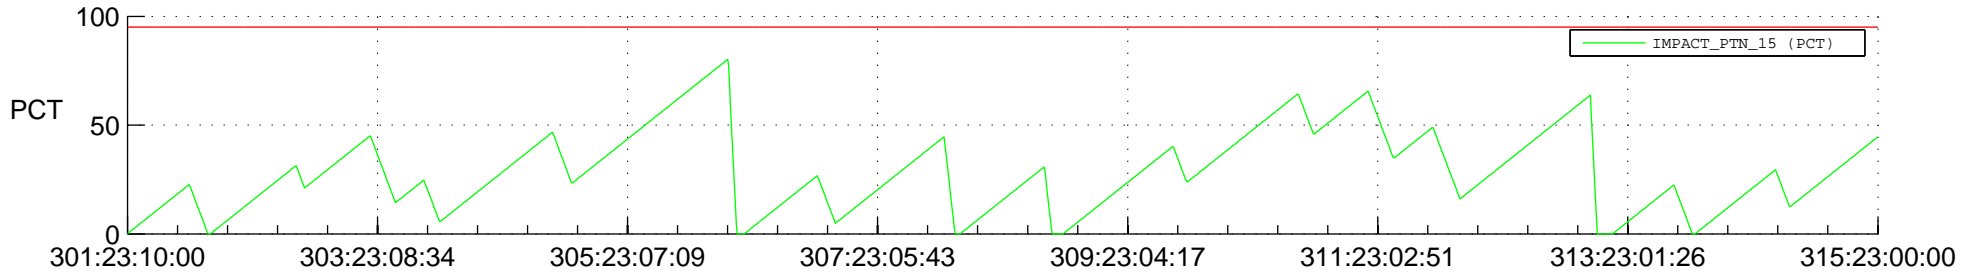

STEREO AHEAD SSR PCT Full Prediction

SWAVES_Percent_Full_Prediction

IMPACT_Percent_Full_Prediction

PLASTIC_Percent_Full_Prediction

Spacecraft_DownLink_Rate

Ground Time (2013:301:23:10:00.000 -2013:315:23:00:00.000)