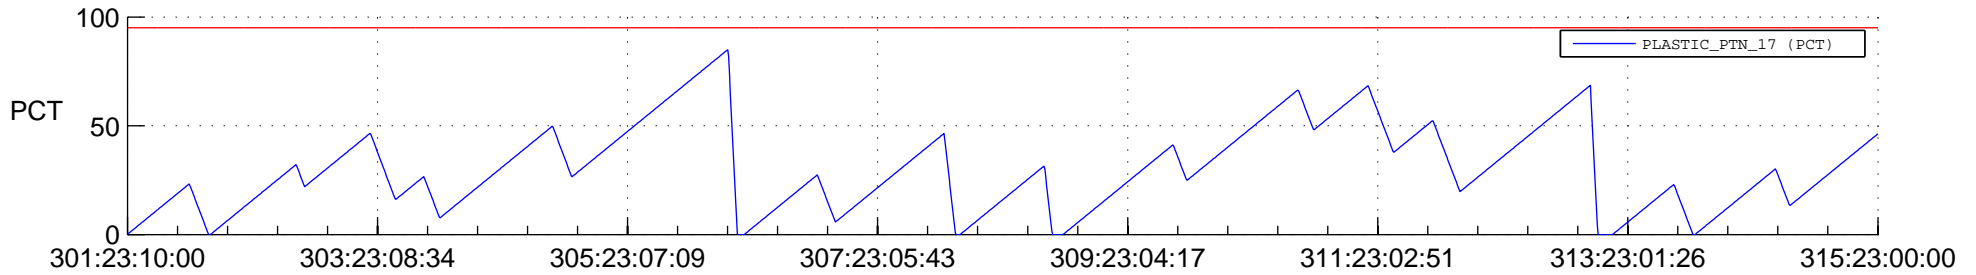

STEREO AHEAD SSR PCT Full Prediction

SWAVES_Percent_Full_Prediction

IMPACT_Percent_Full_Prediction

PLASTIC_Percent_Full_Prediction

Spacecraft_DownLink_Rate

Ground Time (2013:301:23:10:00.000 -2013:315:23:00:00.000)