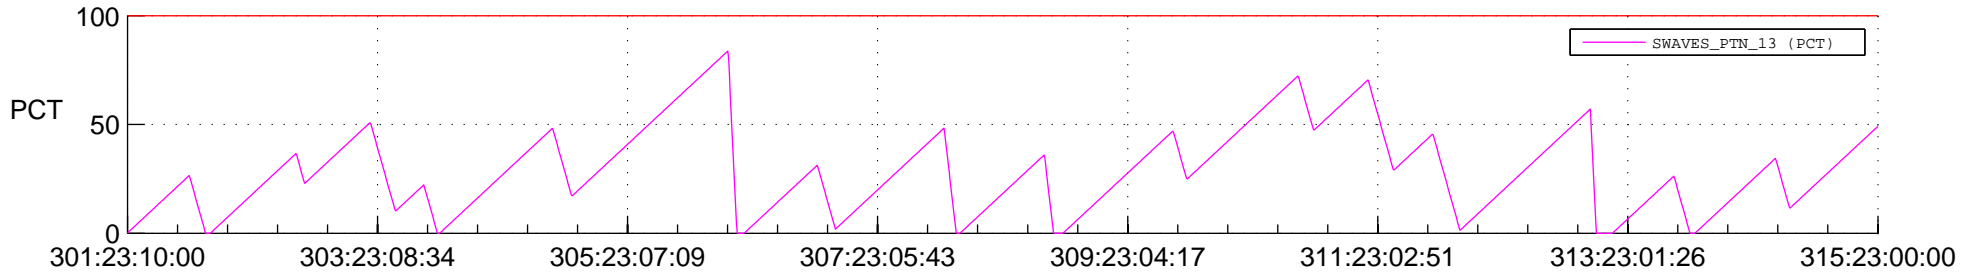

STEREO AHEAD SSR PCT Full Prediction

SWAVES_Percent_Full_Prediction

IMPACT_Percent_Full_Prediction

PLASTIC_Percent_Full_Prediction

Spacecraft_DownLink_Rate

Ground Time (2013:301:23:10:00.000 -2013:315:23:00:00.000)