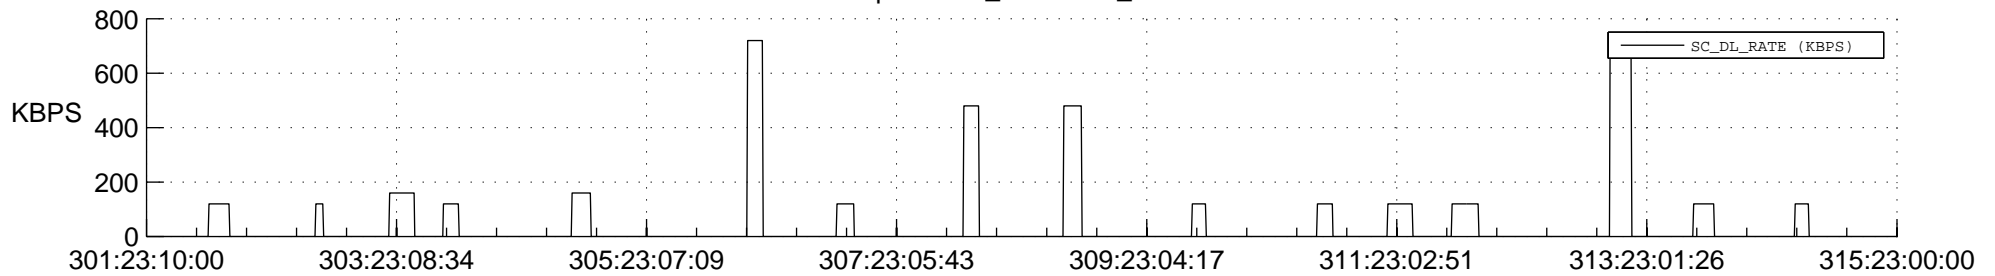

STEREO AHEAD SSR PCT Full Prediction

SWAVES_Percent_Full_Prediction

IMPACT_Percent_Full_Prediction

PLASTIC_Percent_Full_Prediction

Spacecraft_DownLink_Rate

Ground Time (2013:301:23:10:00.000 -2013:315:23:00:00.000)