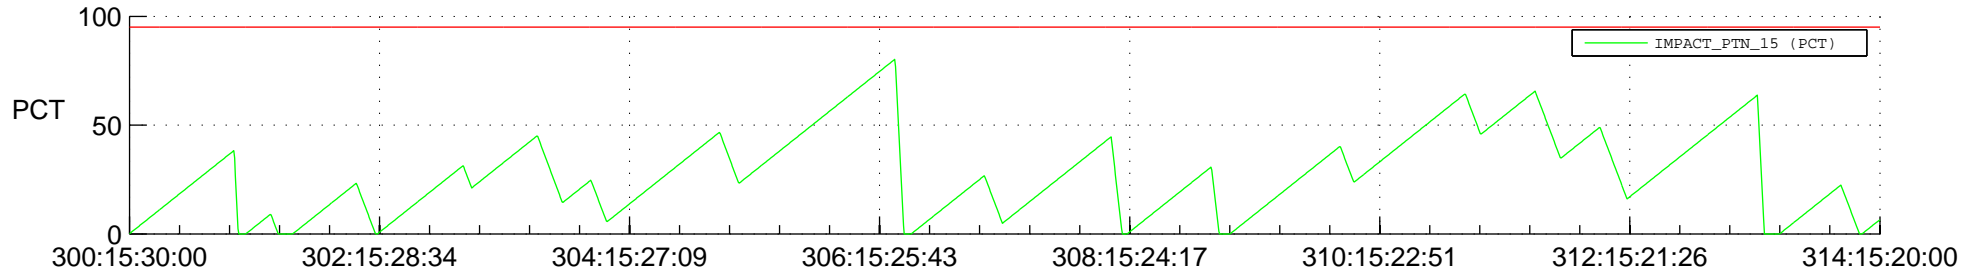

STEREO AHEAD SSR PCT Full Prediction

SWAVES_Percent_Full_Prediction

IMPACT_Percent_Full_Prediction

PLASTIC_Percent_Full_Prediction

Spacecraft_DownLink_Rate