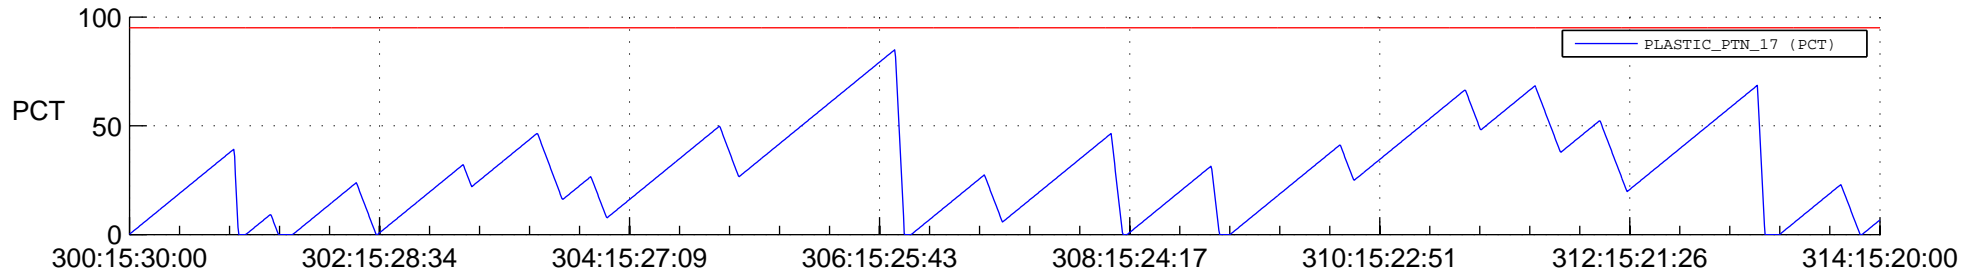

STEREO AHEAD SSR PCT Full Prediction

SWAVES_Percent_Full_Prediction

IMPACT_Percent_Full_Prediction

PLASTIC_Percent_Full_Prediction

Spacecraft_DownLink_Rate