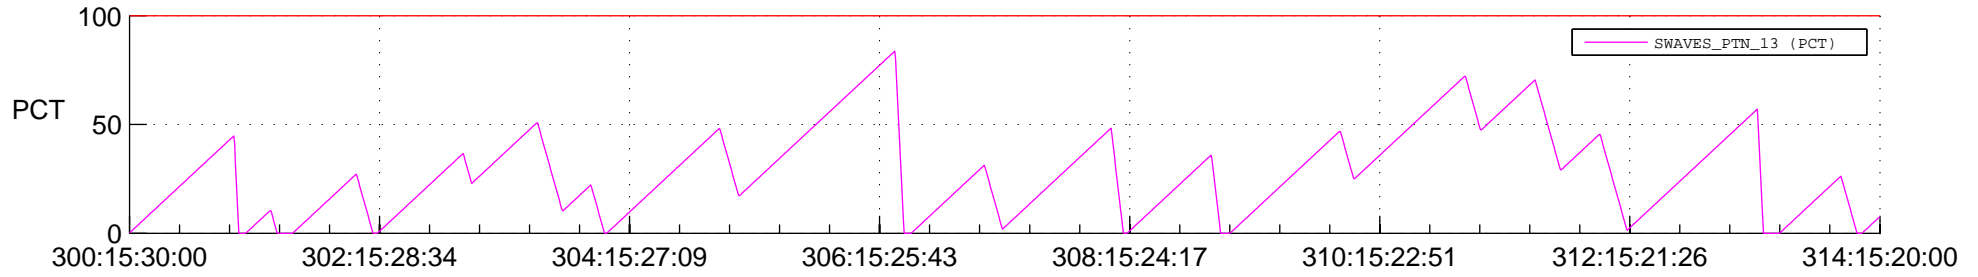

STEREO AHEAD SSR PCT Full Prediction

SWAVES_Percent_Full_Prediction

IMPACT_Percent_Full_Prediction

PLASTIC_Percent_Full_Prediction

Spacecraft_DownLink_Rate