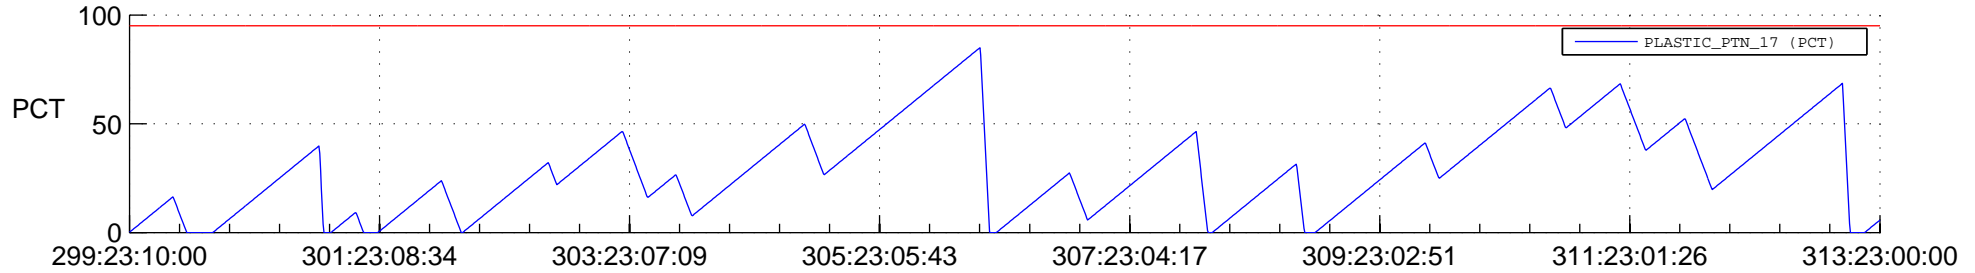

STEREO AHEAD SSR PCT Full Prediction

SWAVES_Percent_Full_Prediction

IMPACT_Percent_Full_Prediction

PLASTIC_Percent_Full_Prediction

Spacecraft_DownLink_Rate

Ground Time (2013:299:23:10:00.000 -2013:313:23:00:00.000)