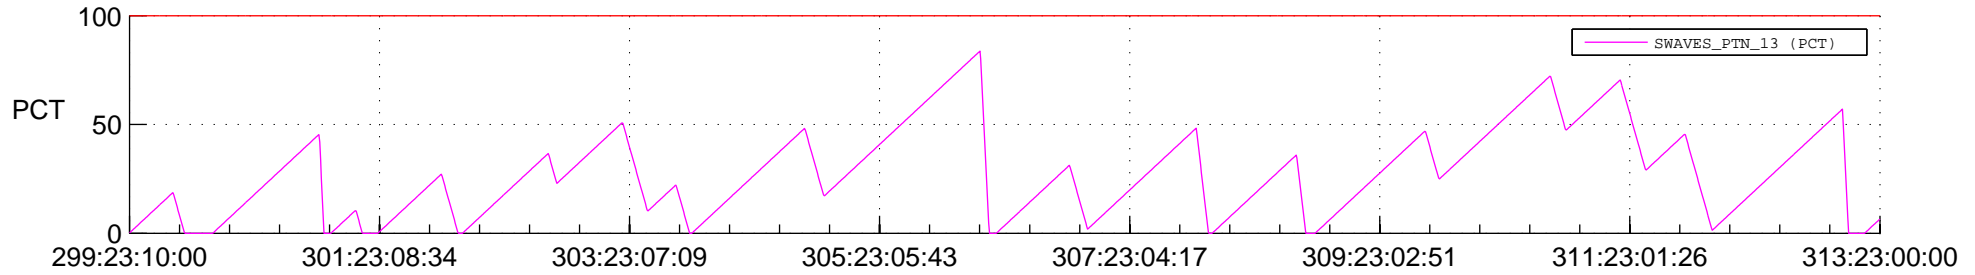

STEREO AHEAD SSR PCT Full Prediction

SWAVES_Percent_Full_Prediction

IMPACT_Percent_Full_Prediction

PLASTIC_Percent_Full_Prediction

Spacecraft_DownLink_Rate

Ground Time (2013:299:23:10:00.000 -2013:313:23:00:00.000)