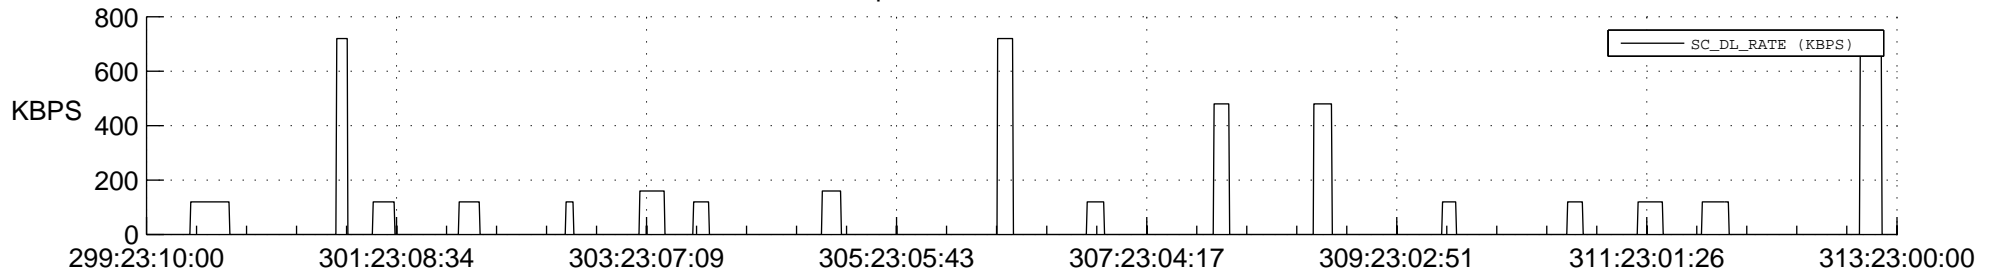

STEREO AHEAD SSR PCT Full Prediction

SWAVES_Percent_Full_Prediction

IMPACT_Percent_Full_Prediction

PLASTIC_Percent_Full_Prediction

Spacecraft_DownLink_Rate

Ground Time (2013:299:23:10:00.000 -2013:313:23:00:00.000)