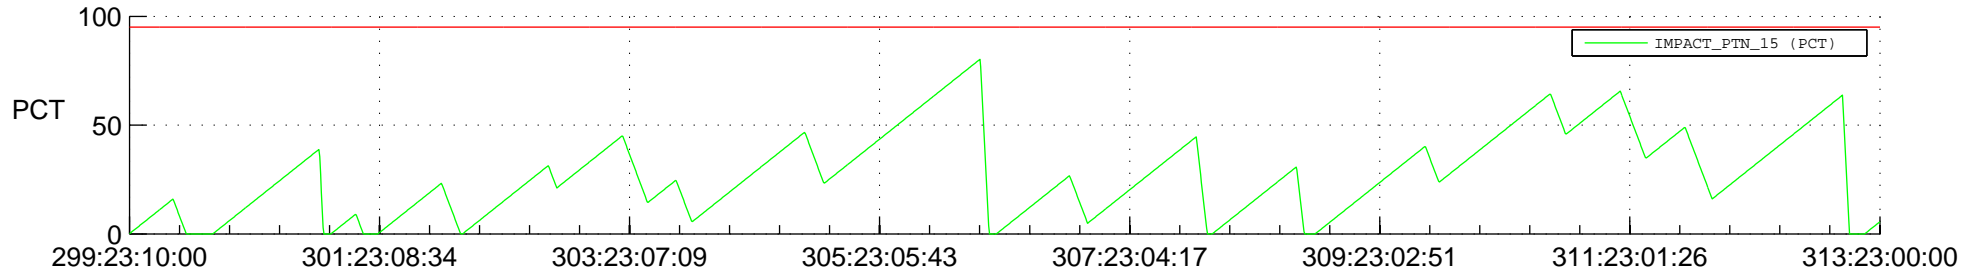

STEREO AHEAD SSR PCT Full Prediction

SWAVES_Percent_Full_Prediction

IMPACT_Percent_Full_Prediction

PLASTIC_Percent_Full_Prediction

Spacecraft_DownLink_Rate

Ground Time (2013:299:23:10:00.000 -2013:313:23:00:00.000)