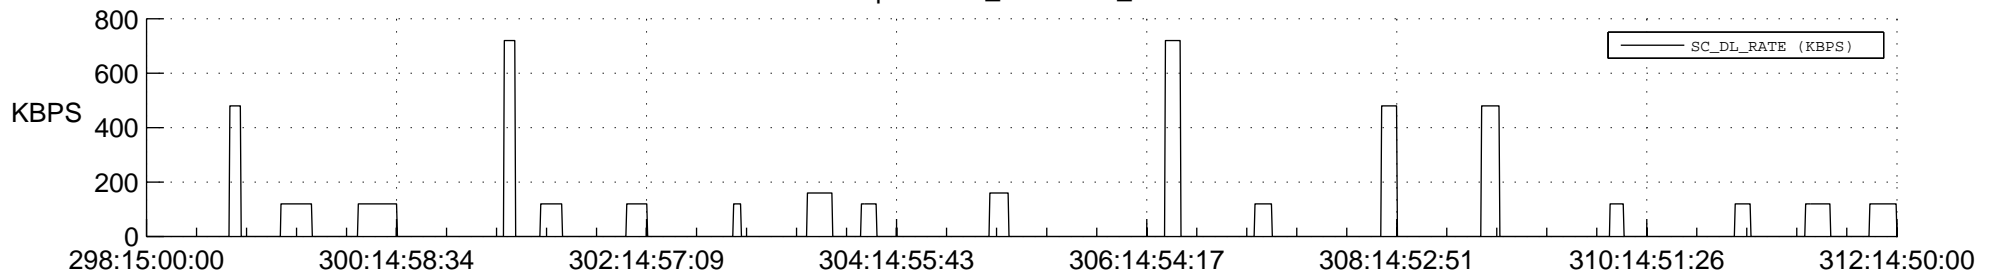

STEREO AHEAD SSR PCT Full Prediction

SWAVES_Percent_Full_Prediction

IMPACT_Percent_Full_Prediction

PLASTIC_Percent_Full_Prediction

Spacecraft_DownLink_Rate

Ground Time (2013:298:15:00:00.000 -2013:312:14:50:00.000)