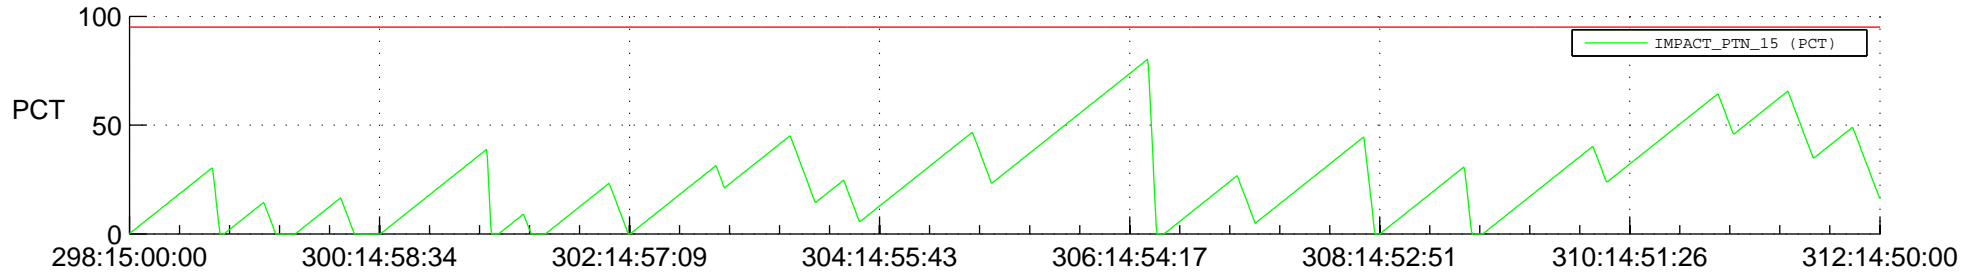

STEREO AHEAD SSR PCT Full Prediction

SWAVES_Percent_Full_Prediction

IMPACT_Percent_Full_Prediction

PLASTIC_Percent_Full_Prediction

Spacecraft_DownLink_Rate

Ground Time (2013:298:15:00:00.000 -2013:312:14:50:00.000)