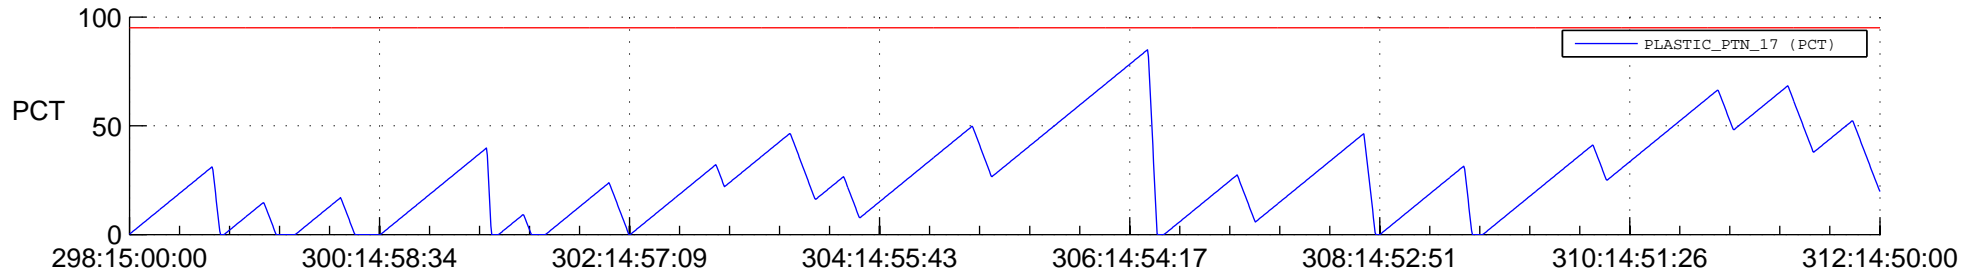

STEREO AHEAD SSR PCT Full Prediction

SWAVES_Percent_Full_Prediction

IMPACT_Percent_Full_Prediction

PLASTIC_Percent_Full_Prediction

Spacecraft_DownLink_Rate

Ground Time (2013:298:15:00:00.000 -2013:312:14:50:00.000)