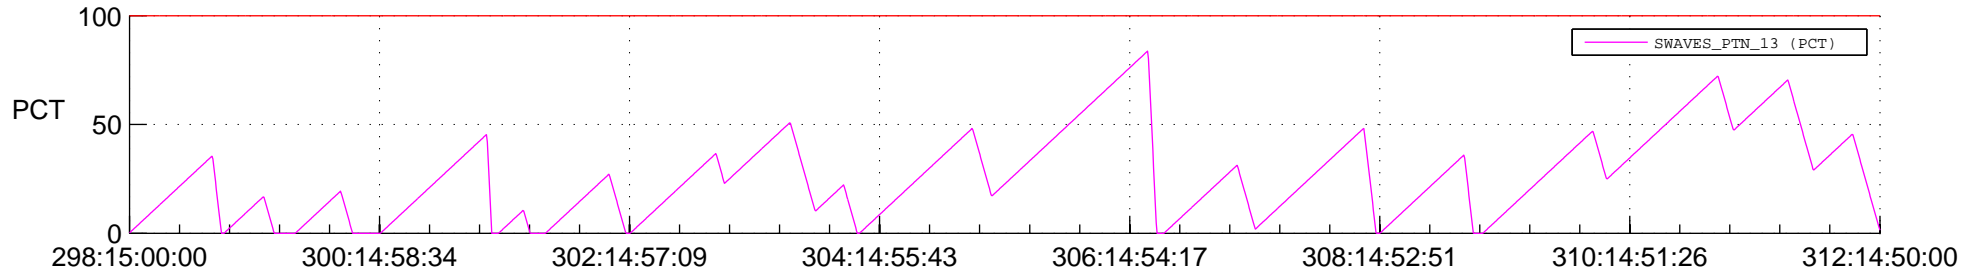

STEREO AHEAD SSR PCT Full Prediction

SWAVES_Percent_Full_Prediction

IMPACT_Percent_Full_Prediction

PLASTIC_Percent_Full_Prediction

Spacecraft_DownLink_Rate

Ground Time (2013:298:15:00:00.000 -2013:312:14:50:00.000)