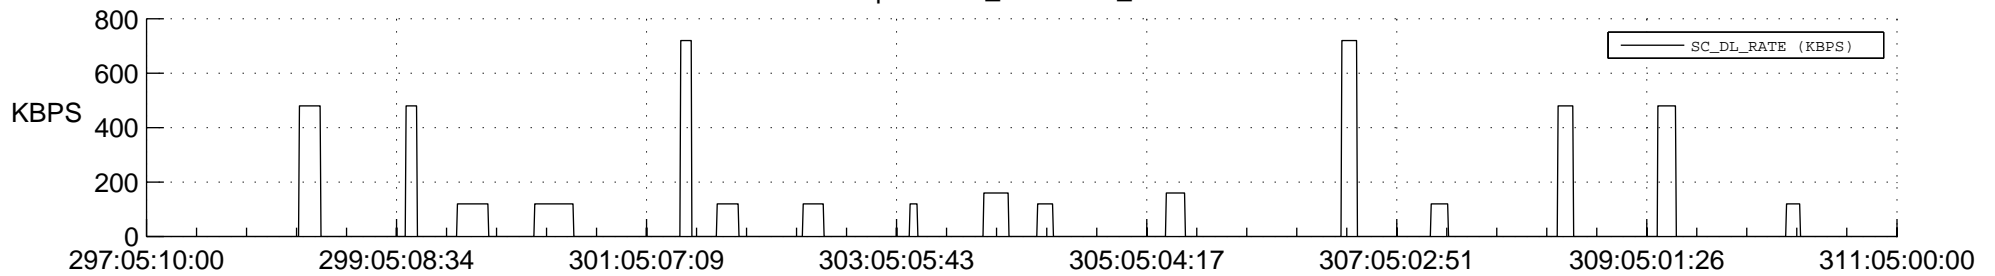

STEREO AHEAD SSR PCT Full Prediction

SWAVES_Percent_Full_Prediction

IMPACT_Percent_Full_Prediction

PLASTIC_Percent_Full_Prediction

Spacecraft_DownLink_Rate

Ground Time (2013:297:05:10:00.000 -2013:311:05:00:00.000)