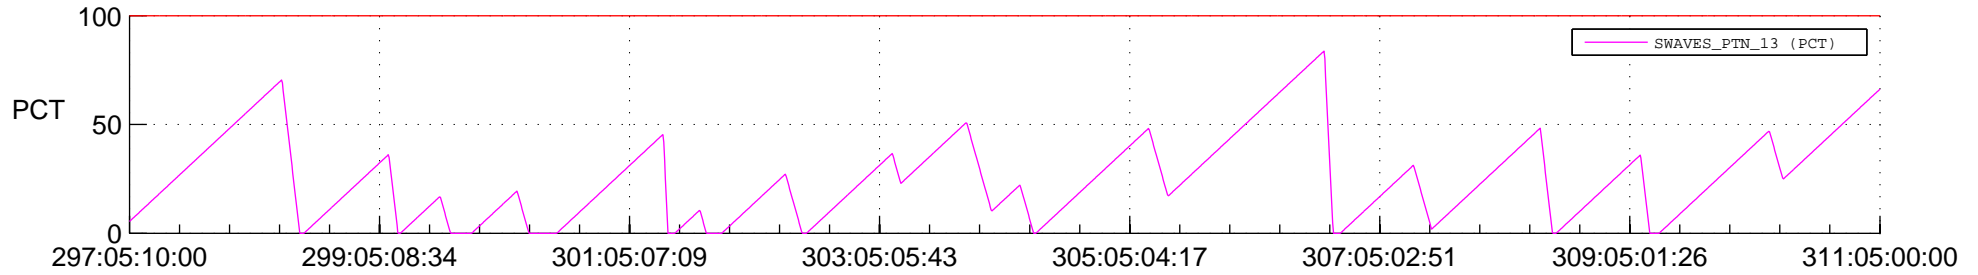

STEREO AHEAD SSR PCT Full Prediction

SWAVES_Percent_Full_Prediction

IMPACT_Percent_Full_Prediction

PLASTIC_Percent_Full_Prediction

Spacecraft_DownLink_Rate

Ground Time (2013:297:05:10:00.000 -2013:311:05:00:00.000)