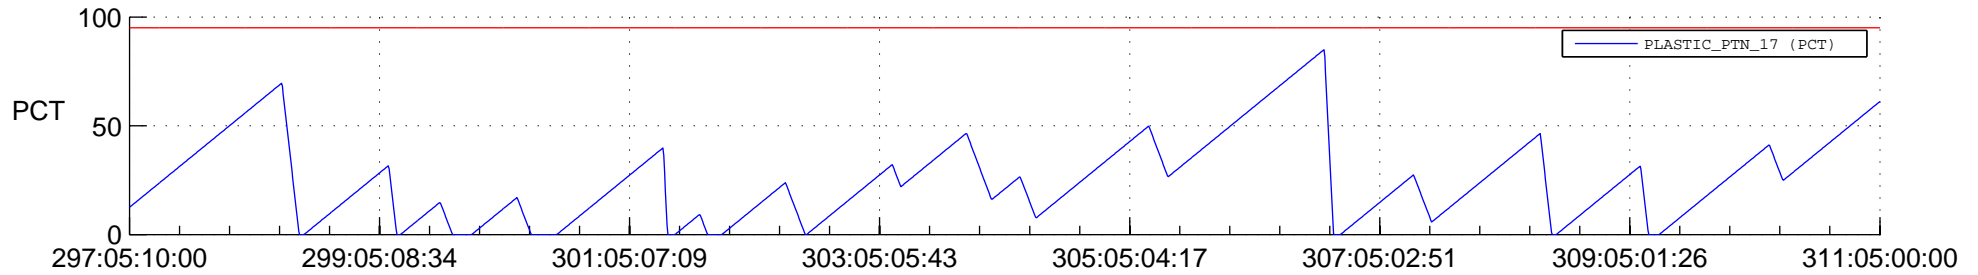

STEREO AHEAD SSR PCT Full Prediction

SWAVES_Percent_Full_Prediction

IMPACT_Percent_Full_Prediction

PLASTIC_Percent_Full_Prediction

Spacecraft_DownLink_Rate

Ground Time (2013:297:05:10:00.000 -2013:311:05:00:00.000)