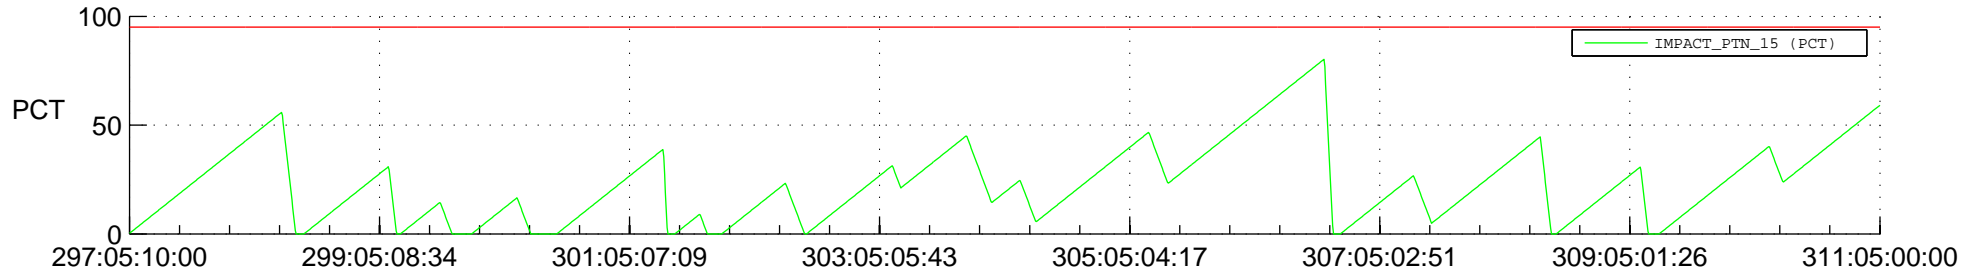

STEREO AHEAD SSR PCT Full Prediction

SWAVES_Percent_Full_Prediction

IMPACT_Percent_Full_Prediction

PLASTIC_Percent_Full_Prediction

Spacecraft_DownLink_Rate

Ground Time (2013:297:05:10:00.000 -2013:311:05:00:00.000)