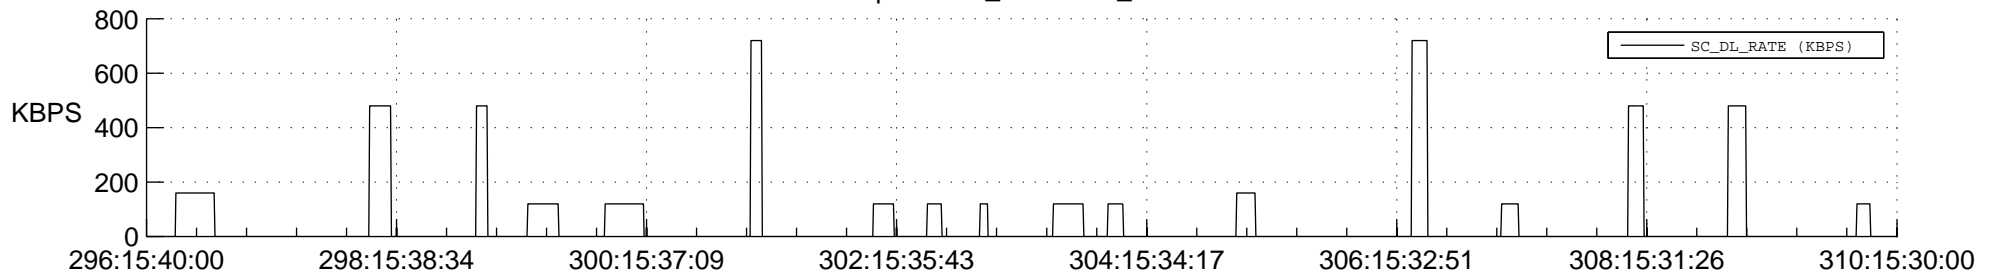

STEREO AHEAD SSR PCT Full Prediction

SWAVES_Percent_Full_Prediction

IMPACT_Percent_Full_Prediction

PLASTIC_Percent_Full_Prediction

Spacecraft_DownLink_Rate

Ground Time (2013:296:15:40:00.000 -2013:310:15:30:00.000)