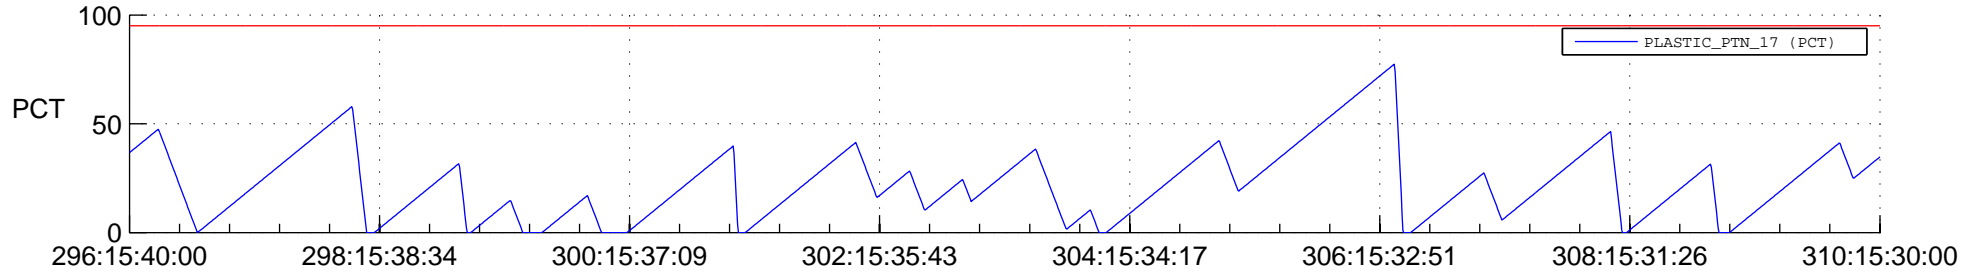

STEREO AHEAD SSR PCT Full Prediction

SWAVES_Percent_Full_Prediction

IMPACT_Percent_Full_Prediction

PLASTIC_Percent_Full_Prediction

Spacecraft_DownLink_Rate

Ground Time (2013:296:15:40:00.000 -2013:310:15:30:00.000)