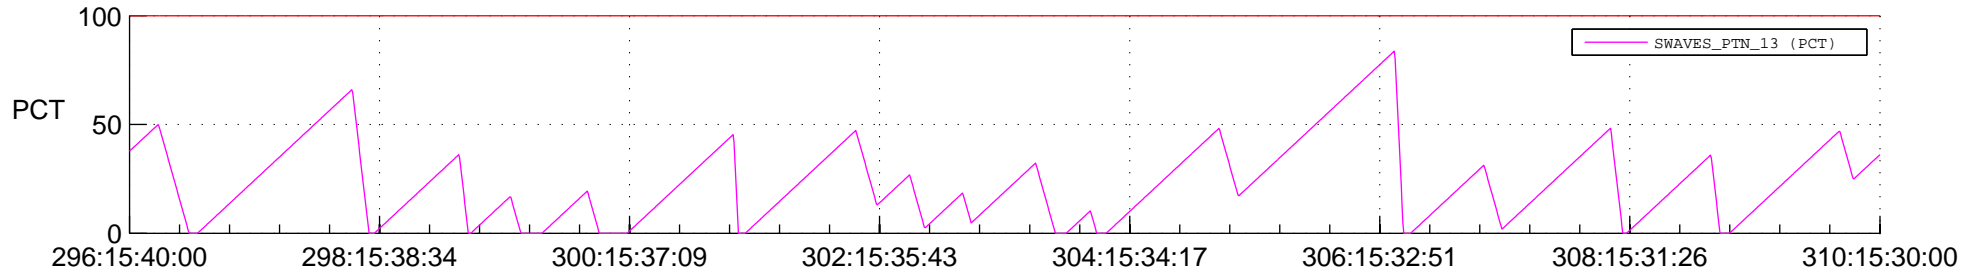

STEREO AHEAD SSR PCT Full Prediction

SWAVES_Percent_Full_Prediction

IMPACT_Percent_Full_Prediction

PLASTIC_Percent_Full_Prediction

Spacecraft_DownLink_Rate

Ground Time (2013:296:15:40:00.000 -2013:310:15:30:00.000)