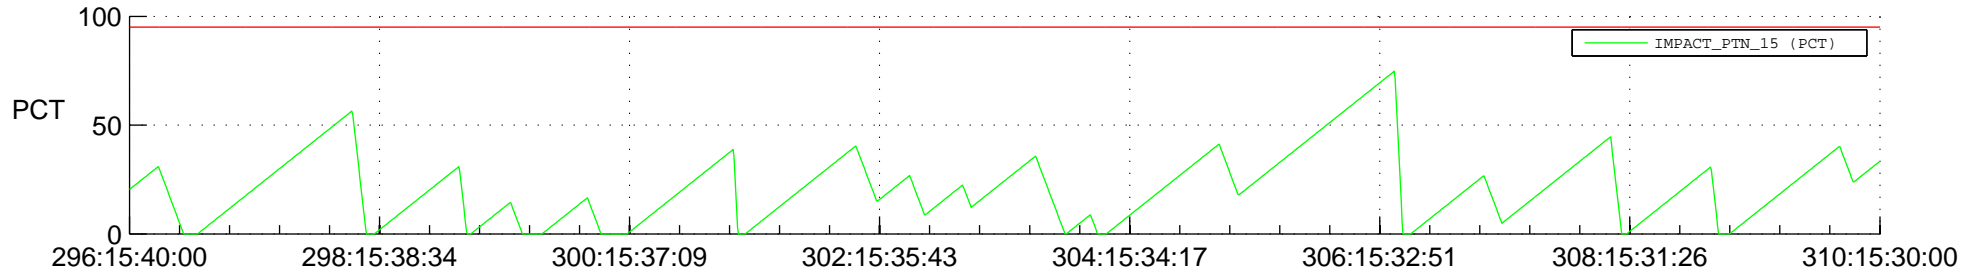

STEREO AHEAD SSR PCT Full Prediction

SWAVES_Percent_Full_Prediction

IMPACT_Percent_Full_Prediction

PLASTIC_Percent_Full_Prediction

Spacecraft_DownLink_Rate

Ground Time (2013:296:15:40:00.000 -2013:310:15:30:00.000)