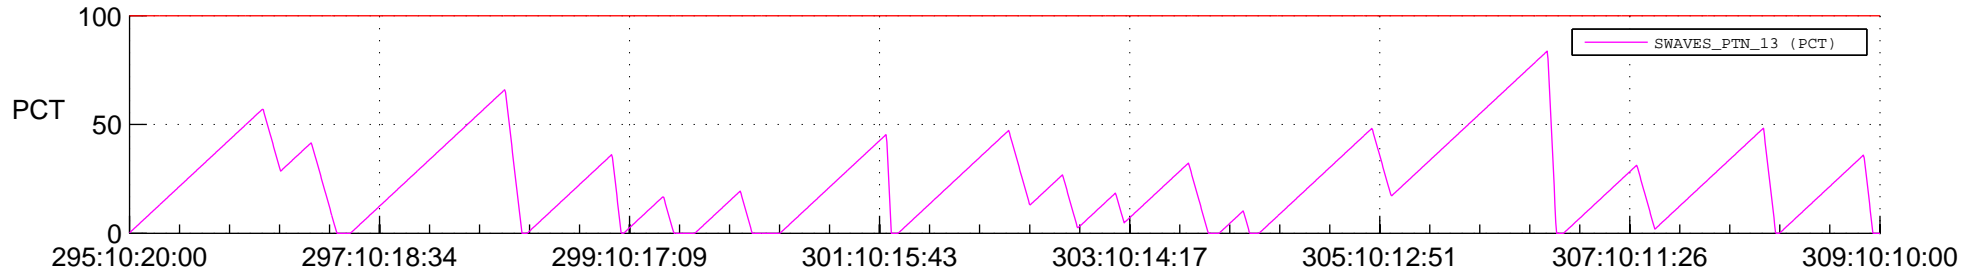

STEREO AHEAD SSR PCT Full Prediction

SWAVES_Percent_Full_Prediction

IMPACT_Percent_Full_Prediction

PLASTIC_Percent_Full_Prediction

Spacecraft_DownLink_Rate

Ground Time (2013:295:10:20:00.000 -2013:309:10:10:00.000)