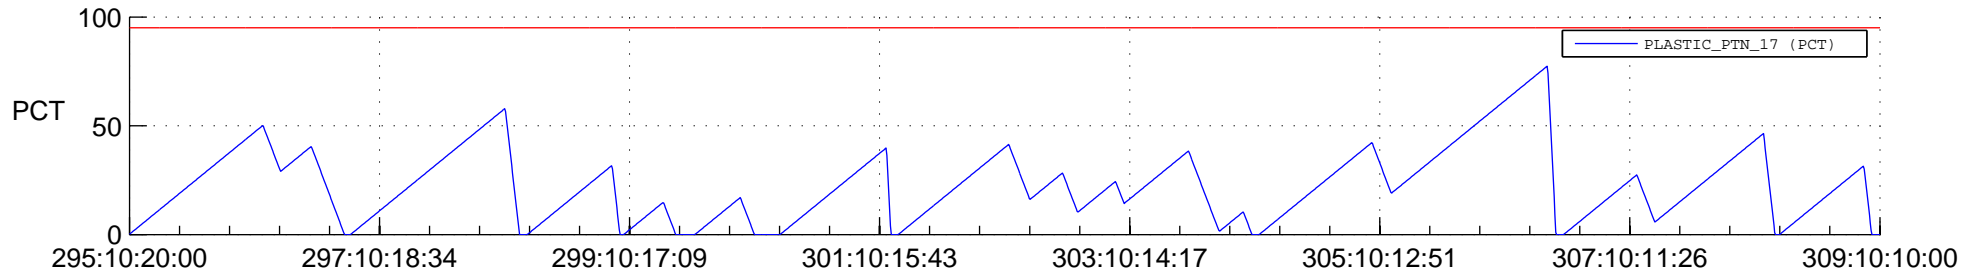

STEREO AHEAD SSR PCT Full Prediction

SWAVES_Percent_Full_Prediction

IMPACT_Percent_Full_Prediction

PLASTIC_Percent_Full_Prediction

Spacecraft_DownLink_Rate

Ground Time (2013:295:10:20:00.000 -2013:309:10:10:00.000)