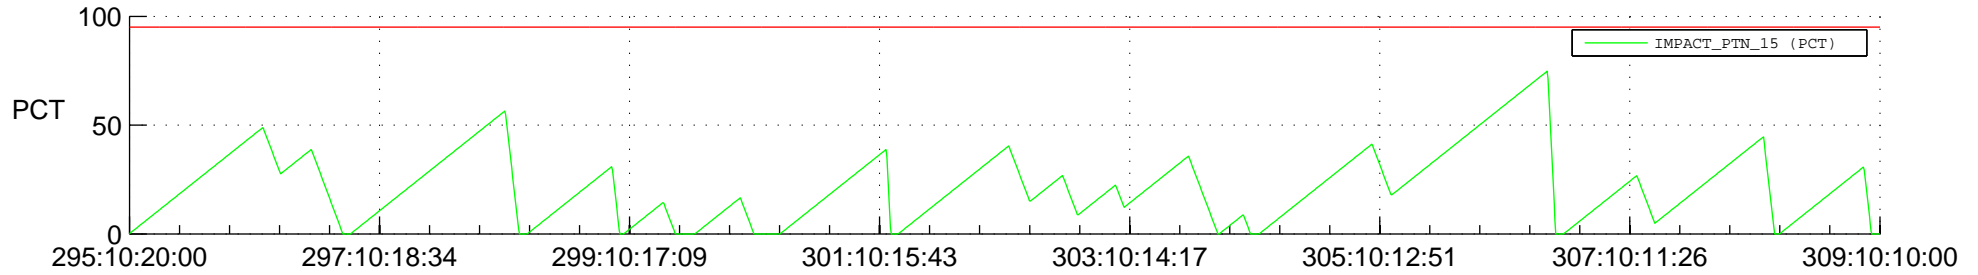

STEREO AHEAD SSR PCT Full Prediction

SWAVES_Percent_Full_Prediction

IMPACT_Percent_Full_Prediction

PLASTIC_Percent_Full_Prediction

Spacecraft_DownLink_Rate

Ground Time (2013:295:10:20:00.000 -2013:309:10:10:00.000)