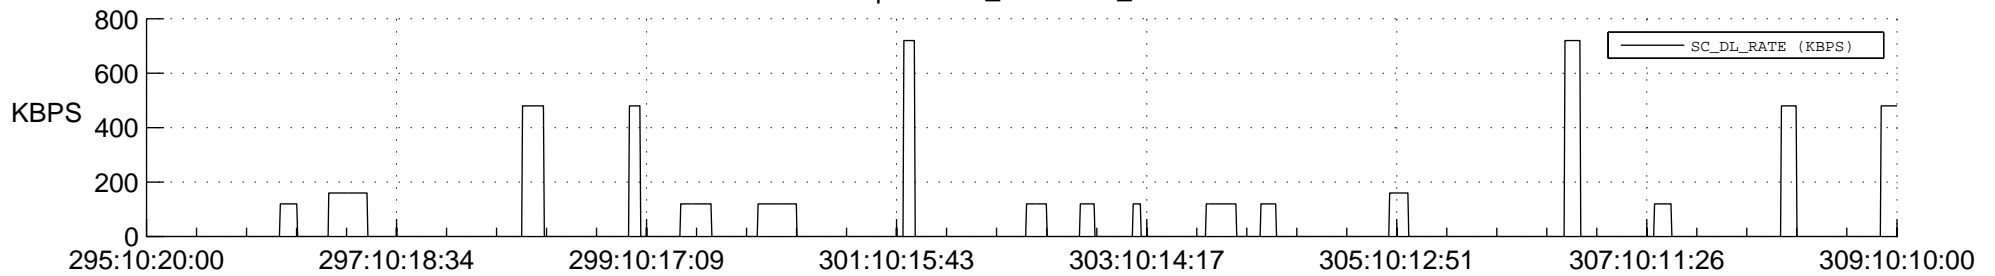

STEREO AHEAD SSR PCT Full Prediction

SWAVES_Percent_Full_Prediction

IMPACT_Percent_Full_Prediction

PLASTIC_Percent_Full_Prediction

Spacecraft_DownLink_Rate

Ground Time (2013:295:10:20:00.000 -2013:309:10:10:00.000)