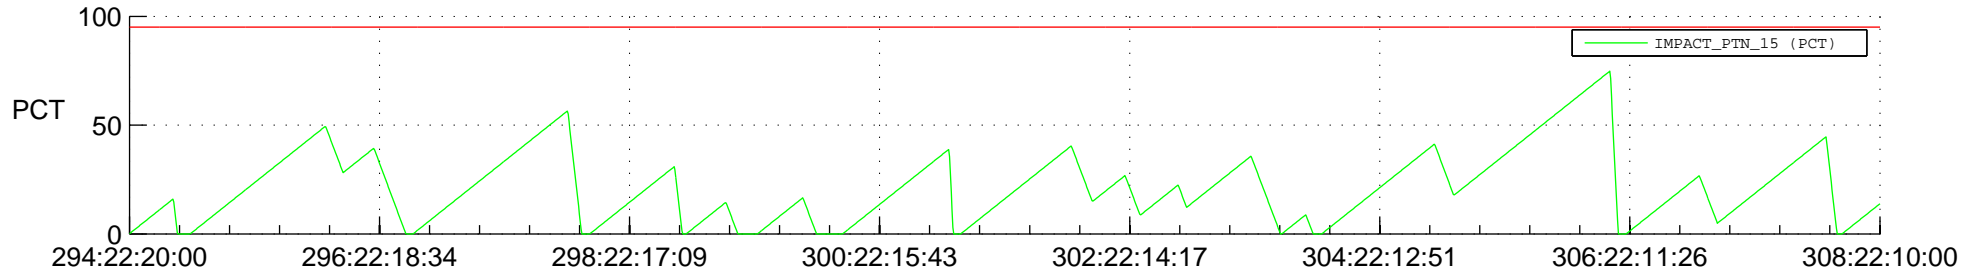

STEREO AHEAD SSR PCT Full Prediction

SWAVES_Percent_Full_Prediction

IMPACT_Percent_Full_Prediction

PLASTIC_Percent_Full_Prediction

Spacecraft_DownLink_Rate

Ground Time (2013:294:22:20:00.000 -2013:308:22:10:00.000)