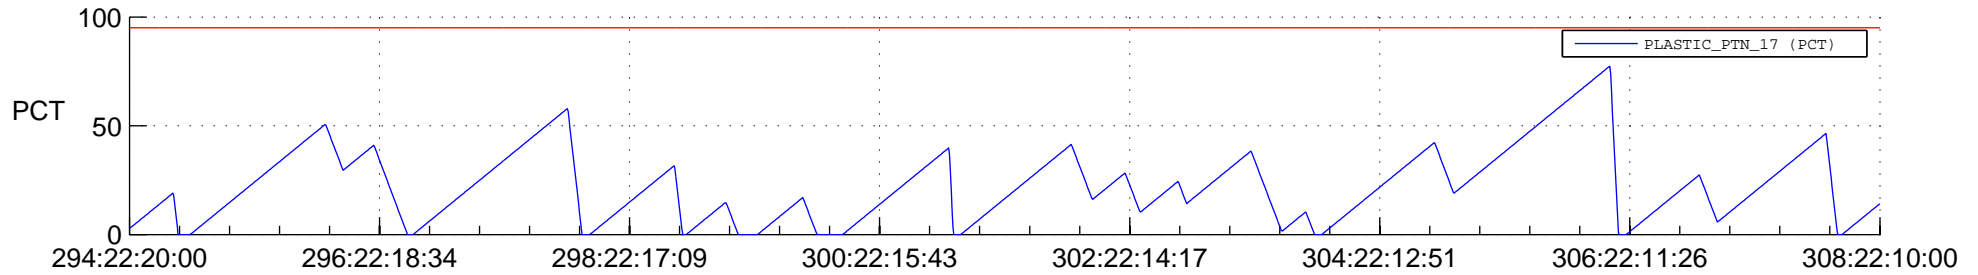

STEREO AHEAD SSR PCT Full Prediction

SWAVES_Percent_Full_Prediction

IMPACT_Percent_Full_Prediction

PLASTIC_Percent_Full_Prediction

Spacecraft_DownLink_Rate

Ground Time (2013:294:22:20:00.000 -2013:308:22:10:00.000)