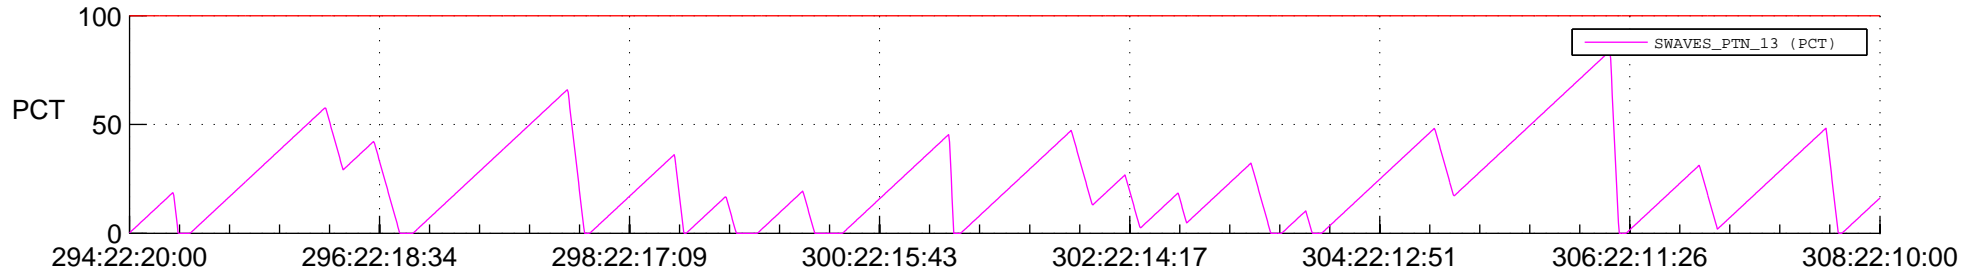

STEREO AHEAD SSR PCT Full Prediction

SWAVES_Percent_Full_Prediction

IMPACT_Percent_Full_Prediction

PLASTIC_Percent_Full_Prediction

Spacecraft_DownLink_Rate

Ground Time (2013:294:22:20:00.000 -2013:308:22:10:00.000)