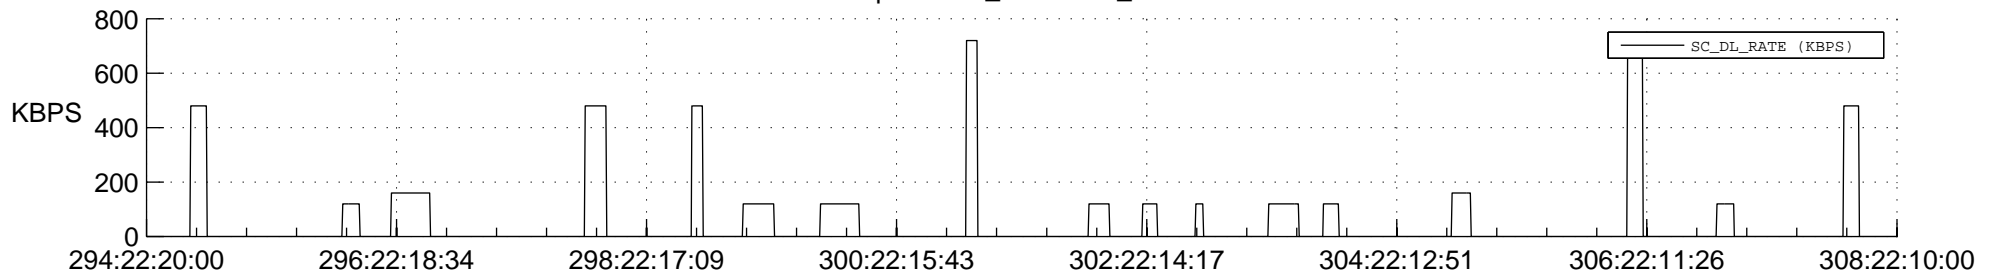

STEREO AHEAD SSR PCT Full Prediction

SWAVES_Percent_Full_Prediction

IMPACT_Percent_Full_Prediction

PLASTIC_Percent_Full_Prediction

Spacecraft_DownLink_Rate

Ground Time (2013:294:22:20:00.000 -2013:308:22:10:00.000)