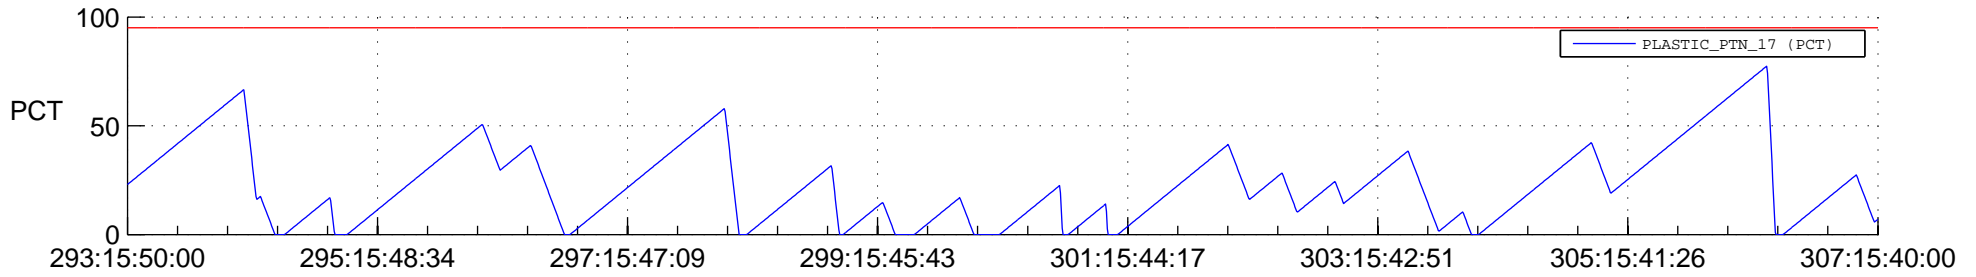

STEREO AHEAD SSR PCT Full Prediction

SWAVES_Percent_Full_Prediction

IMPACT_Percent_Full_Prediction

PLASTIC_Percent_Full_Prediction

Spacecraft_DownLink_Rate