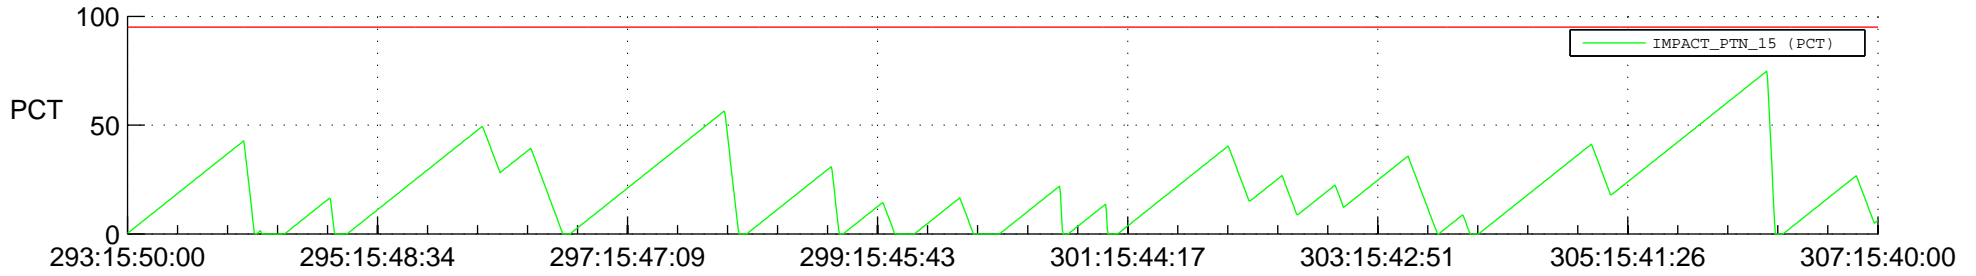

STEREO AHEAD SSR PCT Full Prediction

SWAVES_Percent_Full_Prediction

IMPACT_Percent_Full_Prediction

PLASTIC_Percent_Full_Prediction

Spacecraft_DownLink_Rate