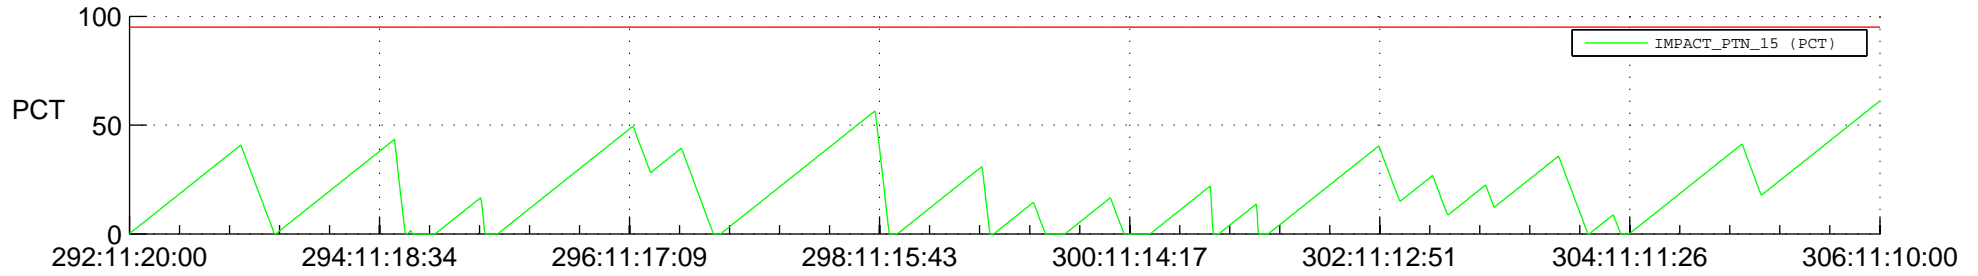

IMPACT_Percent_Full_Prediction