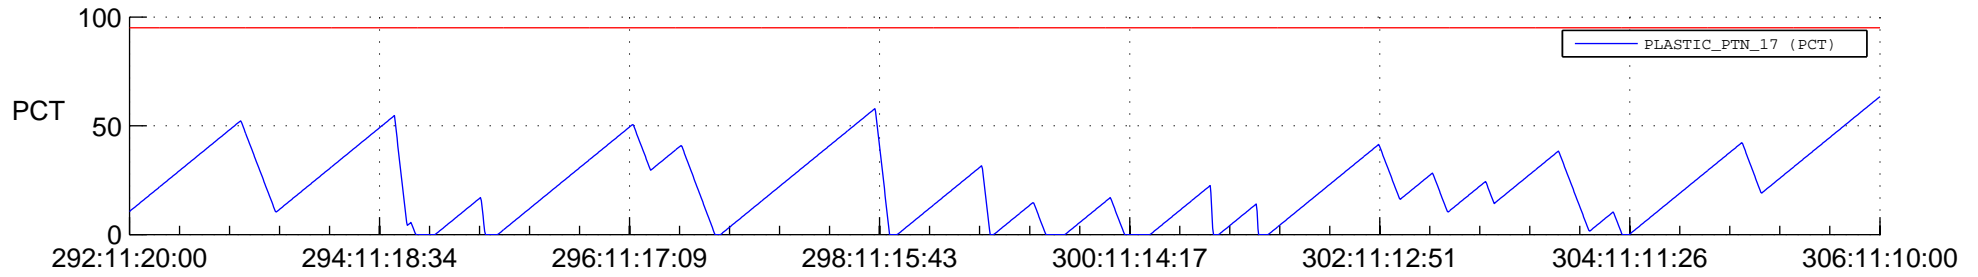

# STEREO AHEAD SSR PCT Full Prediction

## SWAVES\_Percent\_Full\_Prediction

## Spacecraft\_DownLink\_Rate

Ground Time (2013:292:11:20:00.000 -2013:306:11:10:00.000)