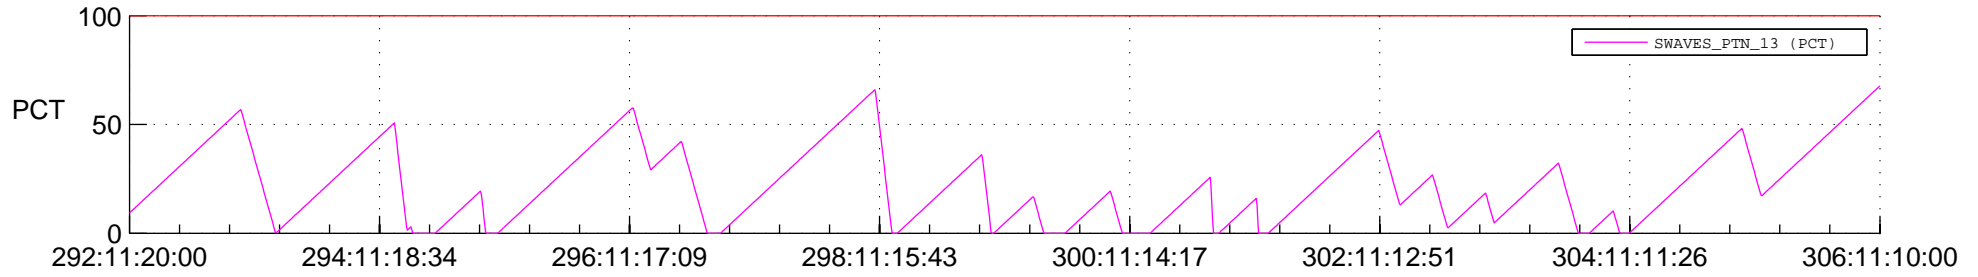

## SWAVES\_Percent\_Full\_Prediction

## Spacecraft\_DownLink\_Rate

Ground Time (2013:292:11:20:00.000 -2013:306:11:10:00.000)