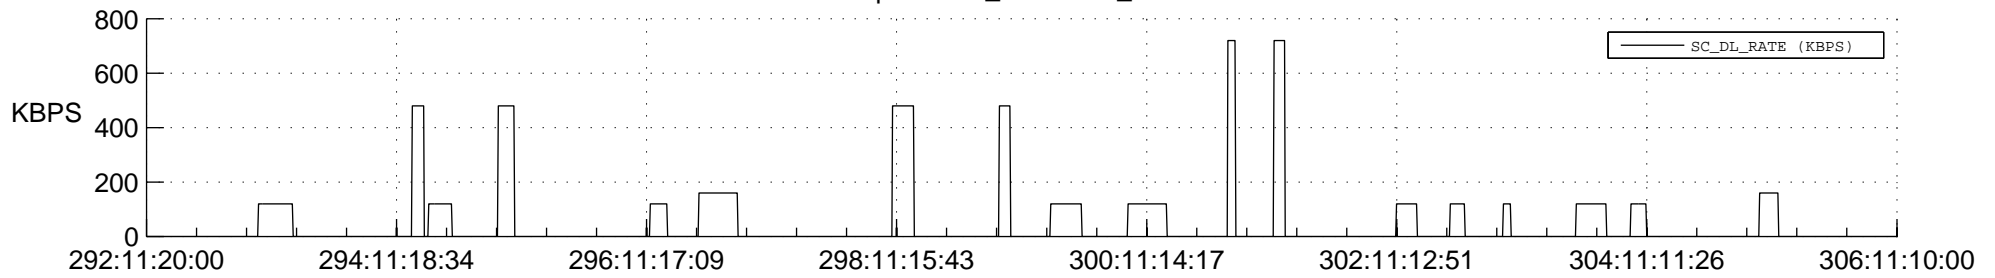

## Spacecraft\_DownLink\_Rate

Ground Time (2013:292:11:20:00.000 -2013:306:11:10:00.000)