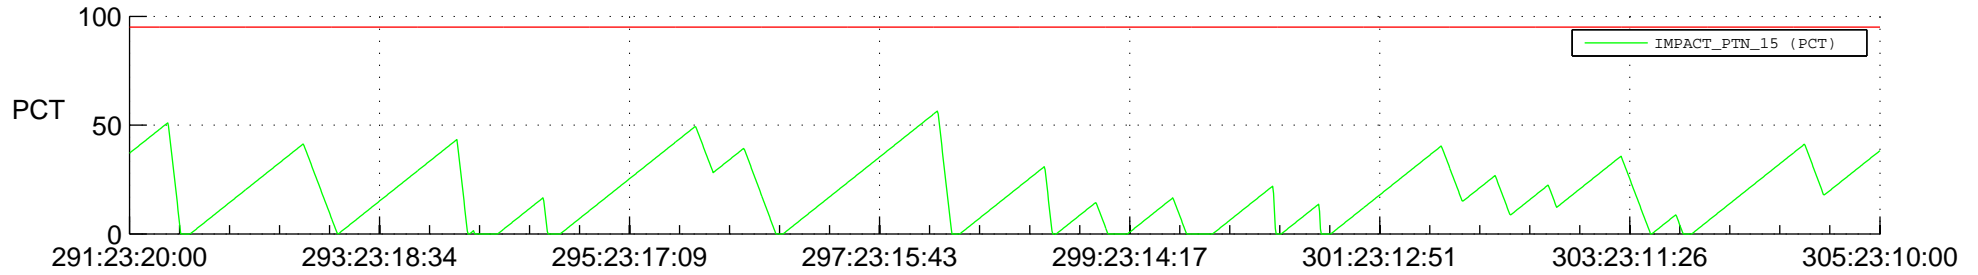

STEREO AHEAD SSR PCT Full Prediction

SWAVES_Percent_Full_Prediction

IMPACT_Percent_Full_Prediction

PLASTIC_Percent_Full_Prediction

Spacecraft_DownLink_Rate

Ground Time (2013:291:23:20:00.000 -2013:305:23:10:00.000)