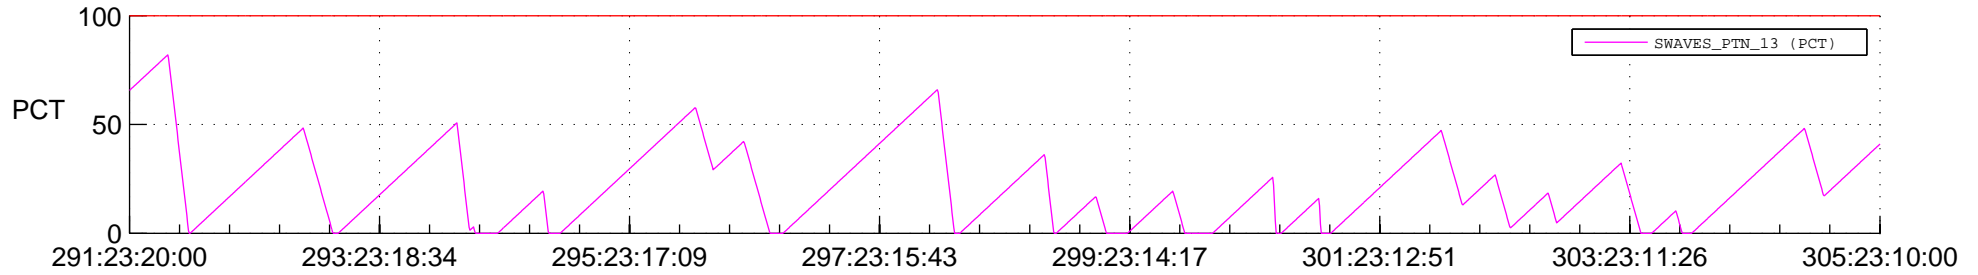

STEREO AHEAD SSR PCT Full Prediction

SWAVES_Percent_Full_Prediction

IMPACT_Percent_Full_Prediction

PLASTIC_Percent_Full_Prediction

Spacecraft_DownLink_Rate

Ground Time (2013:291:23:20:00.000 -2013:305:23:10:00.000)