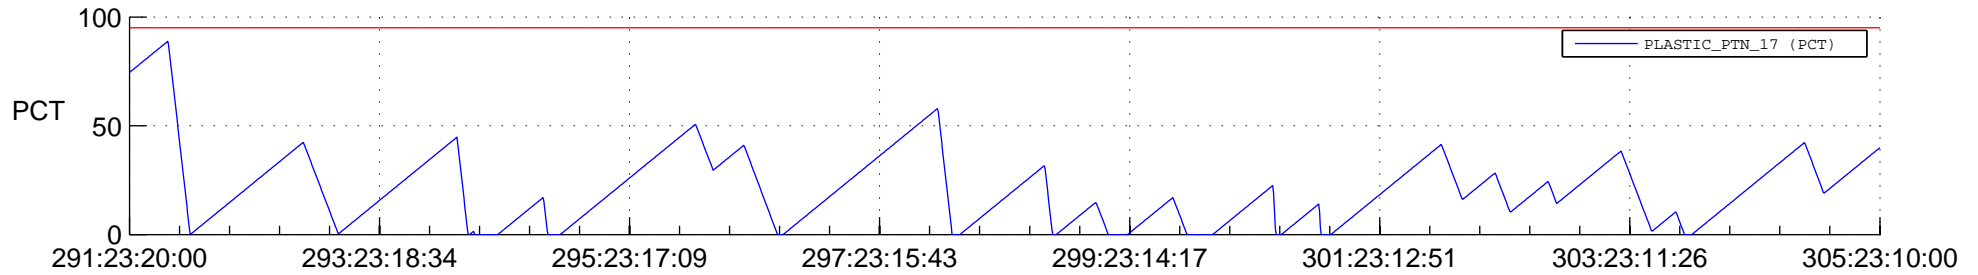

STEREO AHEAD SSR PCT Full Prediction

SWAVES_Percent_Full_Prediction

IMPACT_Percent_Full_Prediction

PLASTIC_Percent_Full_Prediction

Spacecraft_DownLink_Rate

Ground Time (2013:291:23:20:00.000 -2013:305:23:10:00.000)