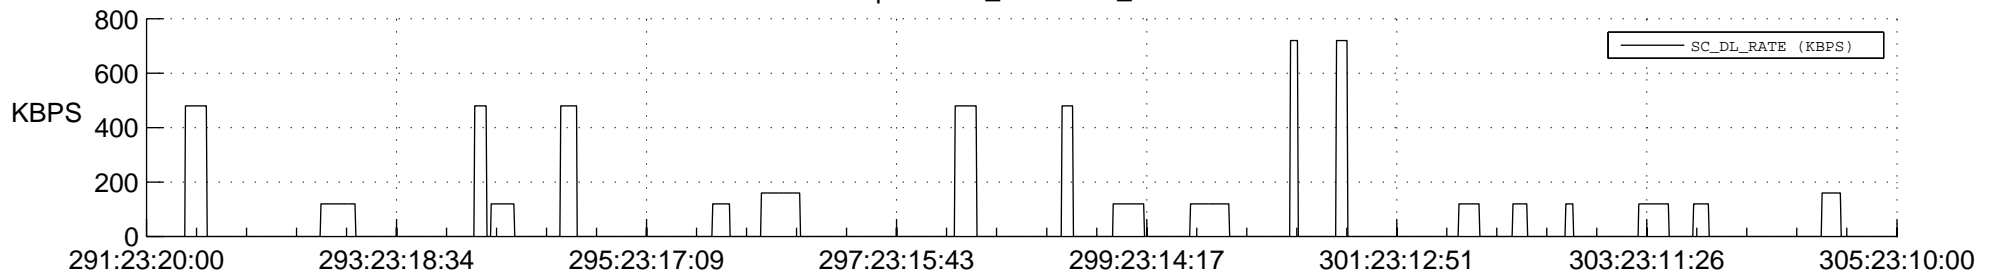

STEREO AHEAD SSR PCT Full Prediction

SWAVES_Percent_Full_Prediction

IMPACT_Percent_Full_Prediction

PLASTIC_Percent_Full_Prediction

Spacecraft_DownLink_Rate

Ground Time (2013:291:23:20:00.000 -2013:305:23:10:00.000)