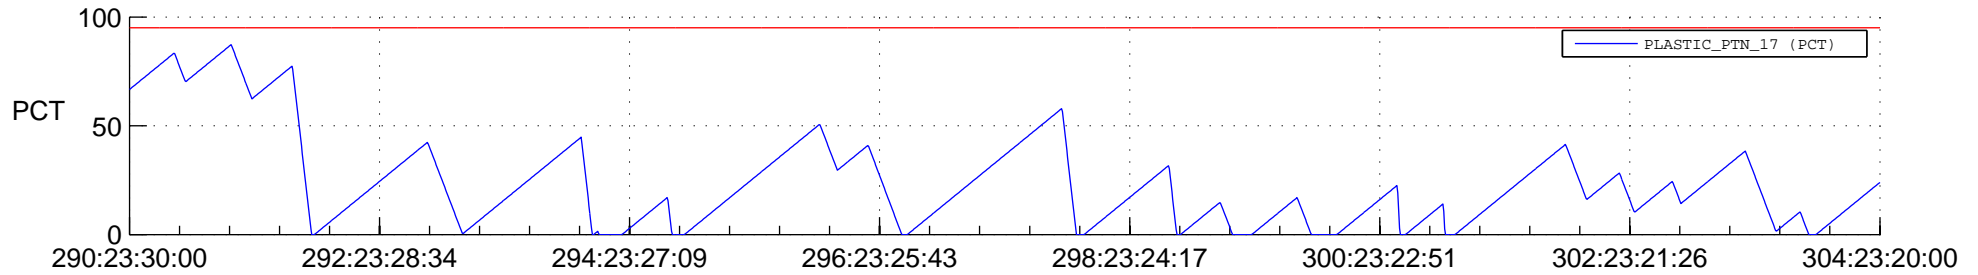

STEREO AHEAD SSR PCT Full Prediction

SWAVES_Percent_Full_Prediction

IMPACT_Percent_Full_Prediction

PLASTIC_Percent_Full_Prediction

Spacecraft_DownLink_Rate