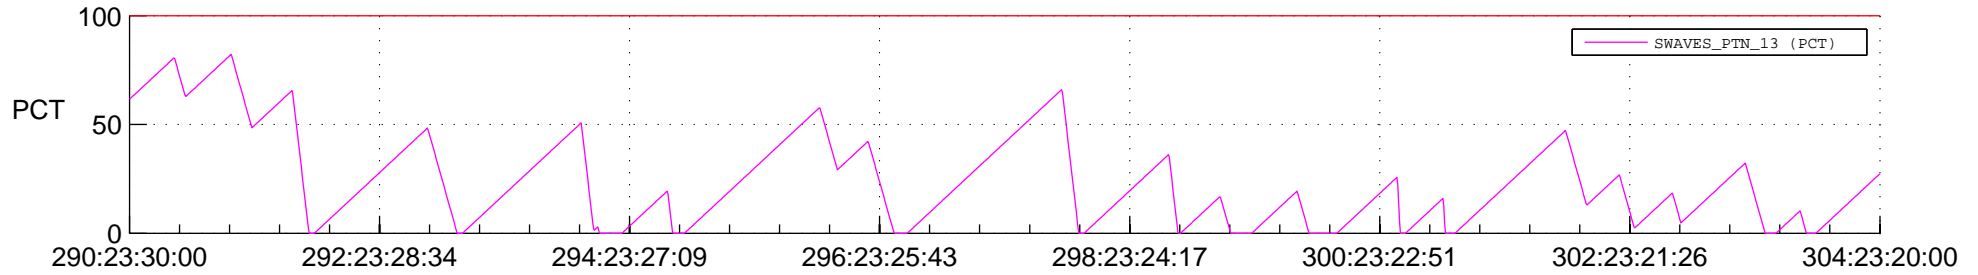

STEREO AHEAD SSR PCT Full Prediction

SWAVES_Percent_Full_Prediction

IMPACT_Percent_Full_Prediction

PLASTIC_Percent_Full_Prediction

Spacecraft_DownLink_Rate