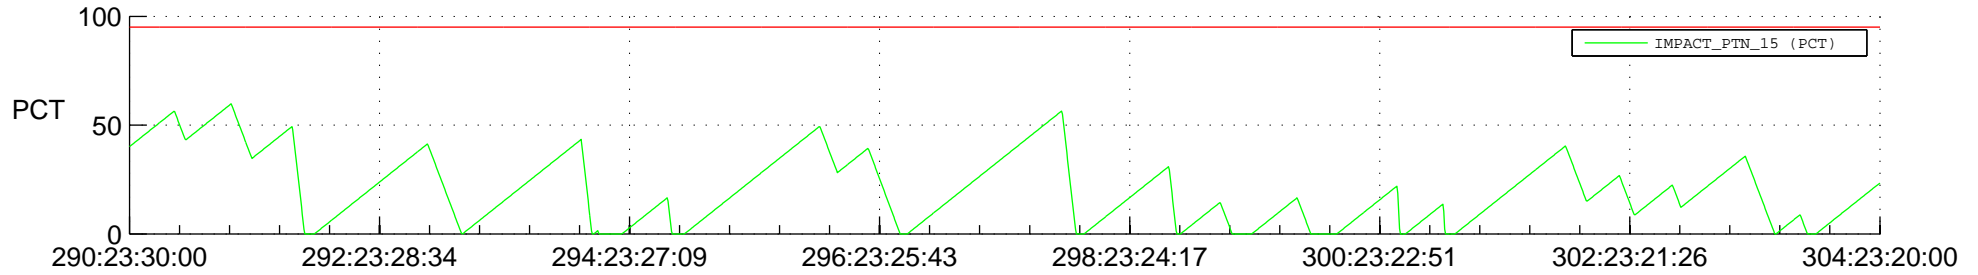

STEREO AHEAD SSR PCT Full Prediction

SWAVES_Percent_Full_Prediction

IMPACT_Percent_Full_Prediction

PLASTIC_Percent_Full_Prediction

Spacecraft_DownLink_Rate